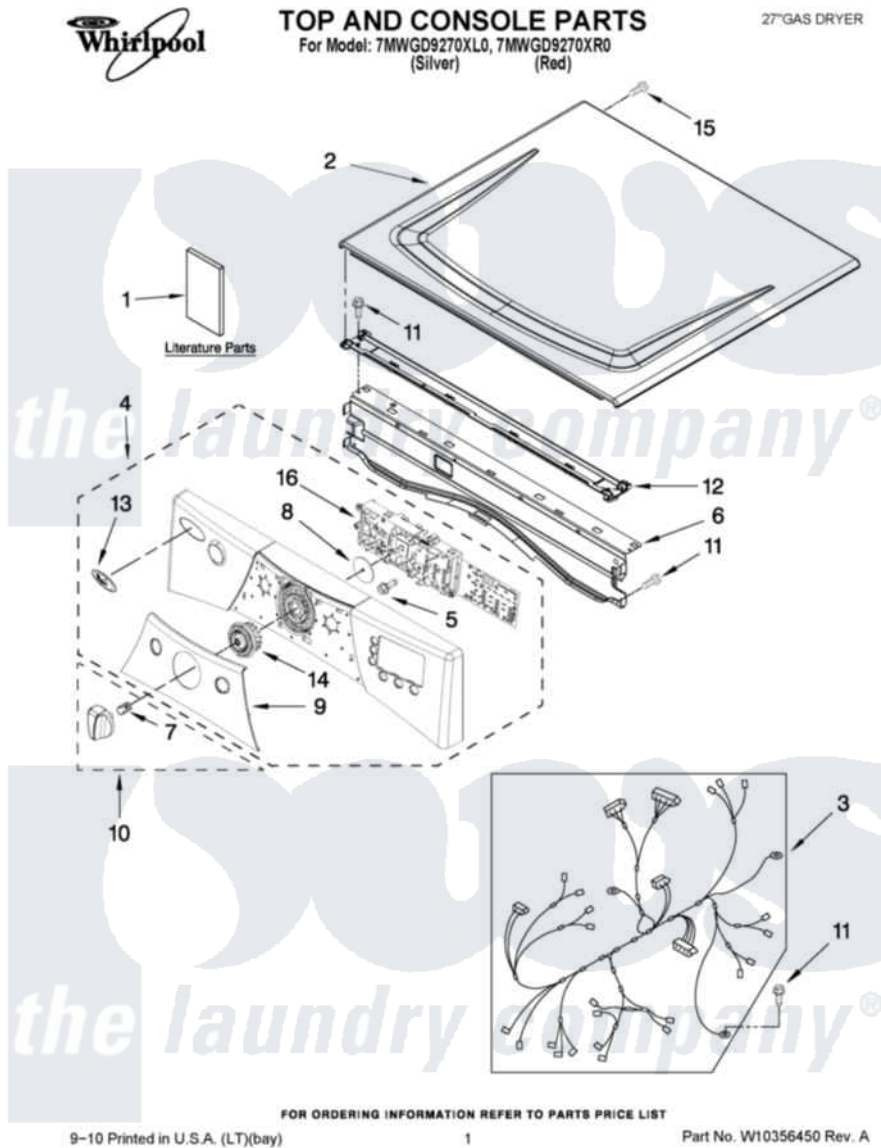

Whirlpool 7MWGD9270XR0 01 - TOP AND CONSOLE PARTS

Whirlpool Residential Whirlpool 7MWGD9270XR0 Dryer Parts Parts Diagram 01 - TOP AND CONSOLE PARTS
Click on the part number to view part

Item	Original Part Number	Replaced By	Status	Part Description
1	W10339519		Not Available	USE & CARE GUIDE
"	W10294025		Not Available	TECH SHEET
2	W10251213			Top
"	W10251212	W10336090		Top
3	W10278758			Harness, Main
4	W10215464			Panel, Console
"	W10215463			Panel, Console
5	W10006580			Screw, M3-1.12 X12 Pn 6l Spl
6	8565237			Bracket, Console
7	W10153920			Spring, Knob
8	8572039			Seal, User Interface
9	W10215468			Cover, Center
"	W10215469			Cover, Center
10	W10247262			Knob Assembly
11	3390647	488729		Screw
12	W10266747			Channel-Water, Dryer

13	W10117943	8303811	Badge, Assembly
14	W10237301		Cycle, Light Guide
15	3400238		Screw, 2-28 X 1/2
16	W10215460	W10418068	Control-Elec