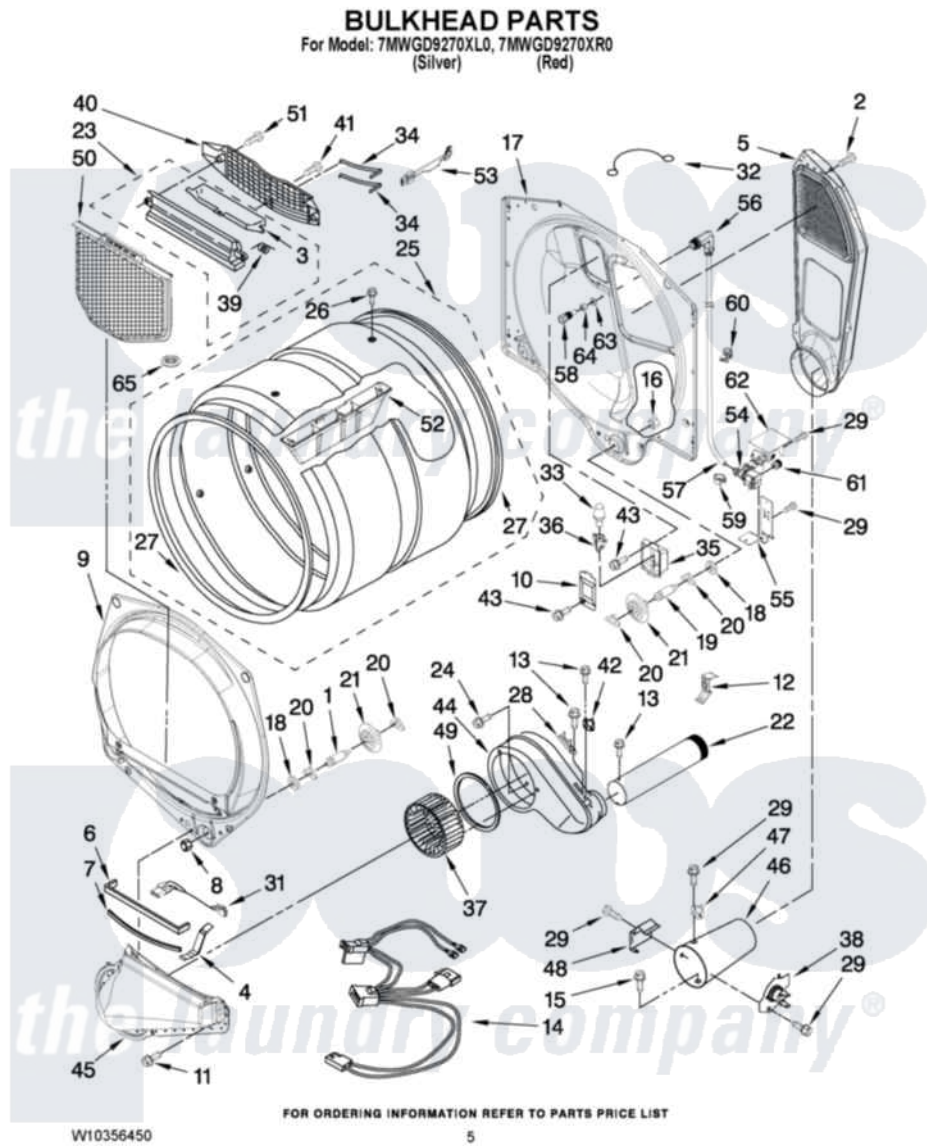

# Whirlpool 7MWGD9270XR0 03 - BULKHEAD PARTS

Whirlpool Residential Whirlpool 7MWGD9270XR0 Dryer Parts Parts Diagram 03 - BULKHEAD PARTS  
Click on the part number to view part

Item	Original Part Number	Replaced By	Status	Part Description
1	8575325	<a href="#">W10359272</a>		Shaft, Roller Drum Threads
2	3390647	<a href="#">488729</a>		Screw
3	<a href="#">W10153413</a>			Door, Lint Screen
4	<a href="#">8066208</a>			Clip-Exhaust
5	<a href="#">W10293765</a>			Air Duct Assembly
6	<a href="#">697813</a>			Seal, Outlet Housing
7	697814	<a href="#">697813</a>		Seal, Outlet Housing
8	3934666	<a href="#">W10080210</a>		Nut, 3/8 X 16
9	<a href="#">8565061</a>			Bulkhead, Front
10	3402841	<a href="#">8532165</a>		Lens, Drum Light
11	359625	<a href="#">487240</a>		Screw, For Mtg. Service Capacitor
12	<a href="#">8572105</a>			Retainer, Toe Panel
13	8533971	<a href="#">90767</a>		Screw, 8A X 3/8 HeX Washer Head Tapping
14	<a href="#">3401850</a>			Harness-Gas
15	<a href="#">693995</a>			Screw, Hex Head