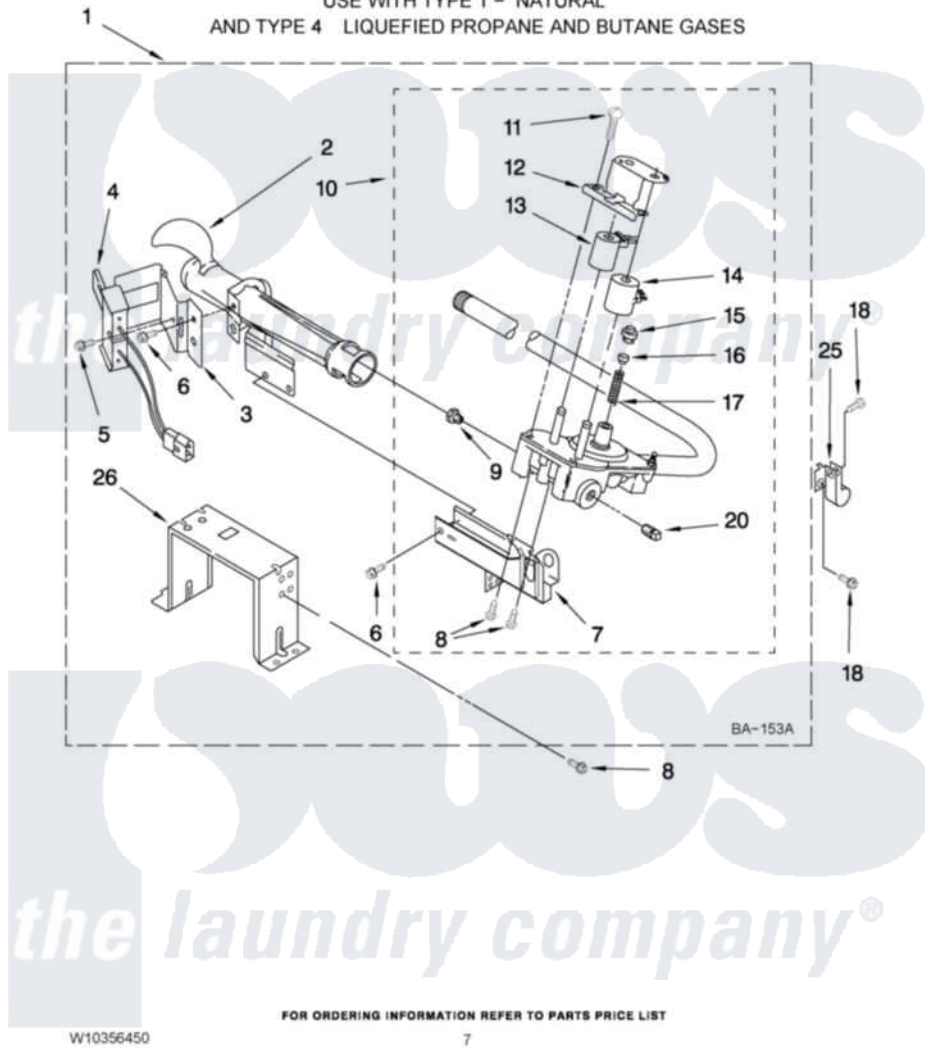

Whirlpool 7MWGD9270XR0 04 - 8576353 BURNER ASSEMBLY

8576353 BURNER ASSEMBLY

For Model: 7MWGD9270XL0, 7MWGD9270XR0
(Silver) (Red)

USE WITH TYPE 1 - NATURAL
AND TYPE 4 LIQUEFIED PROPANE AND BUTANE GASES

FOR ORDERING INFORMATION REFER TO PARTS PRICE LIST

W10356450

7

Whirlpool [Residential Whirlpool 7MWGD9270XR0 Dryer Parts](#) Parts Diagram 04 - 8576353 BURNER ASSEMBLY
Click on the part number to view part

Item	Original Part Number	Replaced By	Status	Part Description
1	8576353	280119		Burner-Gas
2	688617	693140		Burner
3	694298			Bracket, Ignitor
4	686590	279311		Ignitor
5	3393909			Screw, 8-32 X 7/8
6	343641	681414		Screw, 10AB X 1/2
7	3389871		Not Available	Base, Burner
8	3387057			Screw, 10-16 X 1/2 Orifice, Burner
9	15418			Orifice, Burner Type 1
"	15422		Not Available	ORIFICE, BURNER (TYPE 4) (BUTANE)
"	234867	229742		Orifice, Burner
10	W10118347	W10293912		Valve-Gas
11	694421			Screw, Bracket Mounting
12	694538			Bracket, Shunt
13	694540			Coil, 60 Hz