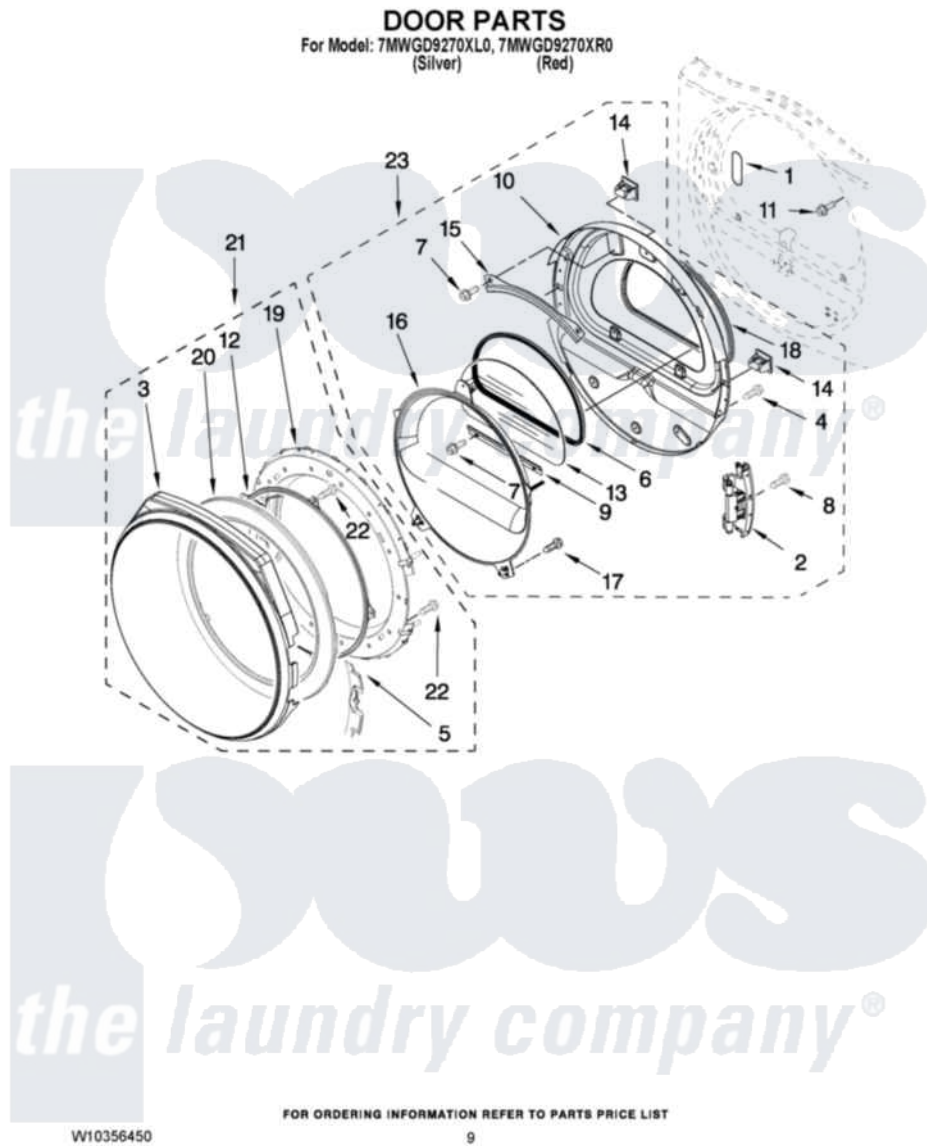

Whirlpool 7MWGD9270XR0 05 - DOOR PARTS

Whirlpool [Residential Whirlpool 7MWGD9270XR0 Dryer Parts](#) Parts Diagram 05 - DOOR PARTS
Click on the part number to view part

| Item | Original Part Number | Replaced By | Status | Part Description |
|------|---------------------------|---------------------------|---------------|--|
| 1 | W10256915 | | | Label, Hinge Hole Cover |
| 2 | 8578887 | | | Door Hinge Assembly |
| 3 | W10215823 | | | Door Trim Outer Ring |
| " | W10215824 | | | Door Trim Outer Ring |
| 4 | 8534044 | | | Screw, 8-18 X 1/2 |
| 5 | W10215825 | | | Door Trim, Hinge Cover |
| " | W10215826 | | | Door Trim, Hinge Cover |
| 6 | 8579663 | | | Seal, Window |
| 7 | 3393258 | 3373329D | | Screw |
| 8 | W10159996 | | | Screw, 10-24 X 25/64 |
| 9 | 8519354 | | | Retainer-Window |
| 10 | W10198441 | W10363674 | | Door Assembly |
| 11 | 355515 | | | Screw, 8-18 X 11/16 |
| 12 | N/P | | Not Available | SCREEN, DOOR (NOT SERVICABLE, ORDER ITEM 19) |
| 13 | W10286878 | | | Window |

| | | | |
|----|---------------------------|---------------------------|--|
| 14 | 690081 | 279570 | Latch |
| 15 | 8519356 | | Retainer-Window |
| 16 | W10215764 | | Door, Intermediate Stationary |
| 17 | 8534022 | | Screw, 8-18 X 1/16 |
| 18 | W10163915 | | Door Seal |
| 19 | W10215762 | W10431338 | Door |
| 20 | N/P | Not Available | TRIM-DOOR INNER RING (NOT SERVICABLE, ORDER ITEM 19) |
| 21 | W10215830 | | Door Assembly Outer |
| " | W10215831 | | Door Assembly Outer |
| 22 | 9742177 | | Screw, 8-18 X .625 |
| 23 | W10270215 | | Door Assembly Inner |