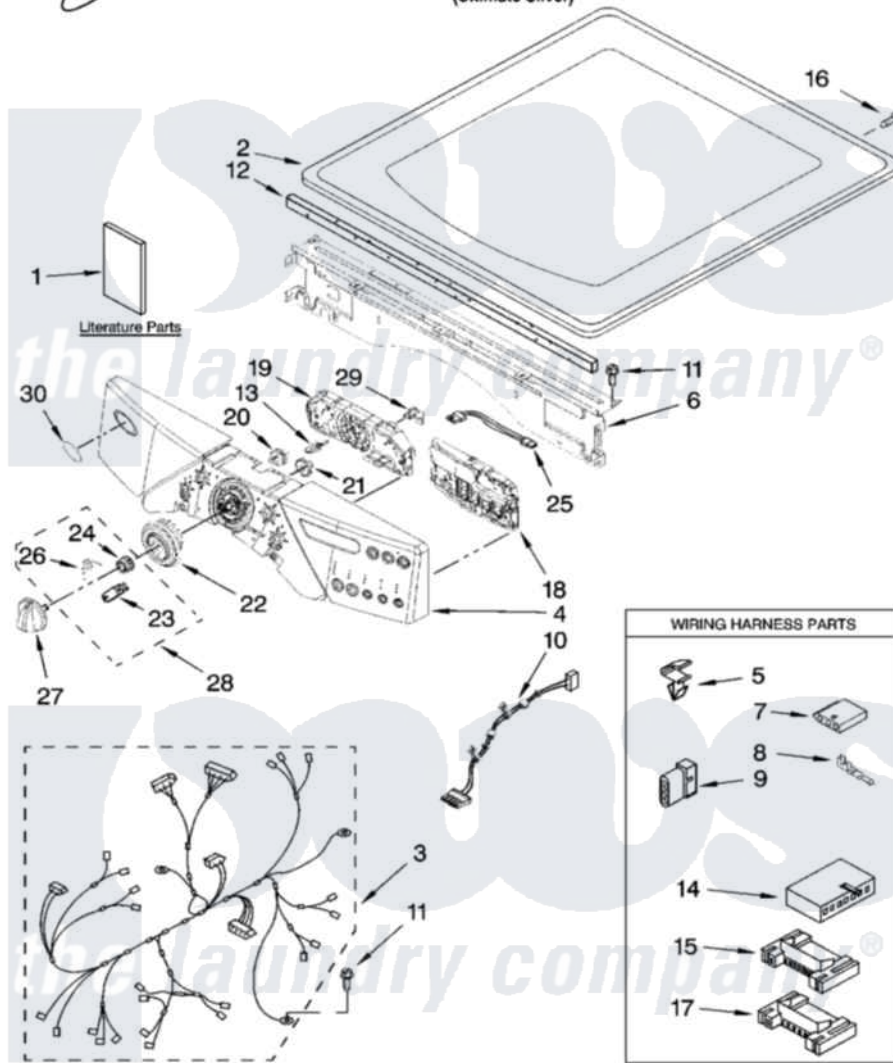

Whirlpool 7MWGD9400TU1 01 - TOP AND CONSOLE PARTS

TOP AND CONSOLE PARTS

For Models: 7MWGD9400TU1
(Ultimate Silver)

27" GAS DRYER

3-08 Litho In U.S.A. (LAN)

1

Part No. W10196693 Rev. A

Whirlpool Residential Whirlpool 7MWGD9400TU1 Dryer Parts Parts Diagram 01 - TOP AND CONSOLE PARTS

[Click on the part number to view part](#)

Item	Original Part Number	Replaced By	Status	Part Description
1	W10140906		Not Available	Use & Care Guide
"	W10177461		Not Available	Tech Sheet
"	W10140905		Not Available	Guide, Quick Start
2	W10114785			Top
3	W10111011			Harness, Main
4	W10116697			Panel, Console
5	3394427			Clip-Harness
6	W10006840	W10215656		Bracket, Console
7	353424			Plug, Terminal
8	94614			Terminal
9	3936144			Do-It-Yourself Repair Manuals
10	W10111020			Power Cable, User-Interface
11	3390647	488729		Screw
12	W10112267			Foam-Seal Control Bracket
13	W10030070	W10012480		Kit
14	3936150			Connector, 7-Circuit

15	3395683		Receptacle, Multi-Terminal
16	8281225		Screw, 8-18 X 1/2
17	2203186		Connector, 5-Circuit
18	W10031430	W10294629	Kit
19	W10121375		User Interface
20	W10012430		Encoder, Wheel Kit.
21	W10012440		Retainer-Snap
22	W10012410		Knob, Light Ring
23	W10012810	280230	Encoder, Wheel Kit.
24	W10012460	280230	Encoder, Wheel Kit.
25	W10095960		Harness, Communication
26	W10012820	280230	Encoder, Wheel Kit.
27	W10116704		Knob, Control
28	280230		Encoder, Wheel Kit.
29	W10112268		Clip-Harness
30	W10117943	8303811	Badge, Assembly