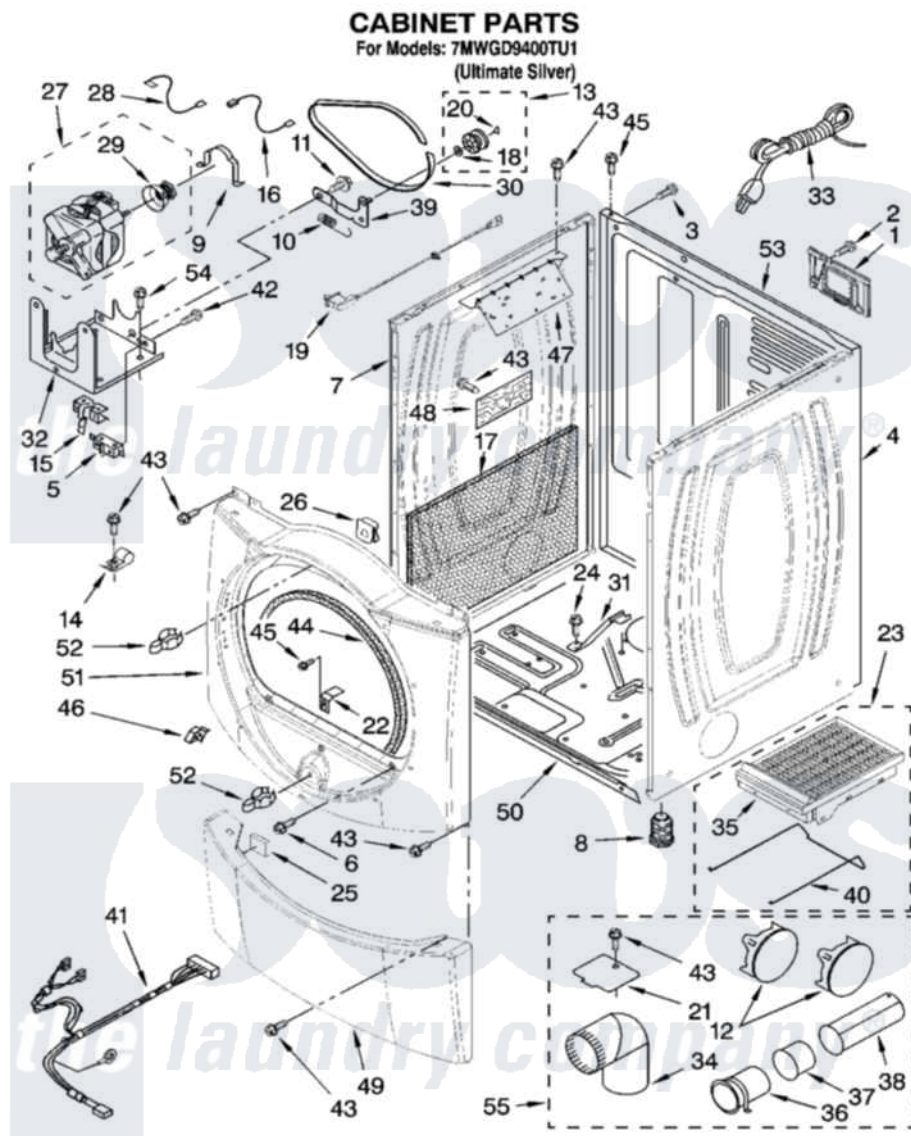

Whirlpool 7MWGD9400TU1 02 - CABINET PARTS

W10196693

3

Whirlpool Residential Whirlpool 7MWGD9400TU1 Dryer Parts Parts Diagram 02 - CABINET PARTS
 Click on the part number to view part

Item	Original Part Number	Replaced By	Status	Part Description
1	8317340			Cover, Terminal Block
2	3390814	90767		Screw, 8A X 3/8 HeX Washer Head Tapping
3	697776	4331106		Screw, No.10-32 X 7/16
4	W10192451			Panel, Side
5	3394881	279782		Switch-Lid
6	3357011	308685		Side Trim)
7	W10192440			Panel, Side
8	3392100	49621		Feet-Leveling
"	279810			Foot-Optional
9	660658			Clamp, Motor Mounting 343481 685441
10	3387374			Spring, Idler
11	3389420			Retainer-Idler 1/4-20 X 1/16
12	8579117			Plug, Multivent
13	3388672	279640		Pulley-ldr
14	3978776			Bracket, Gas Pipe Switch