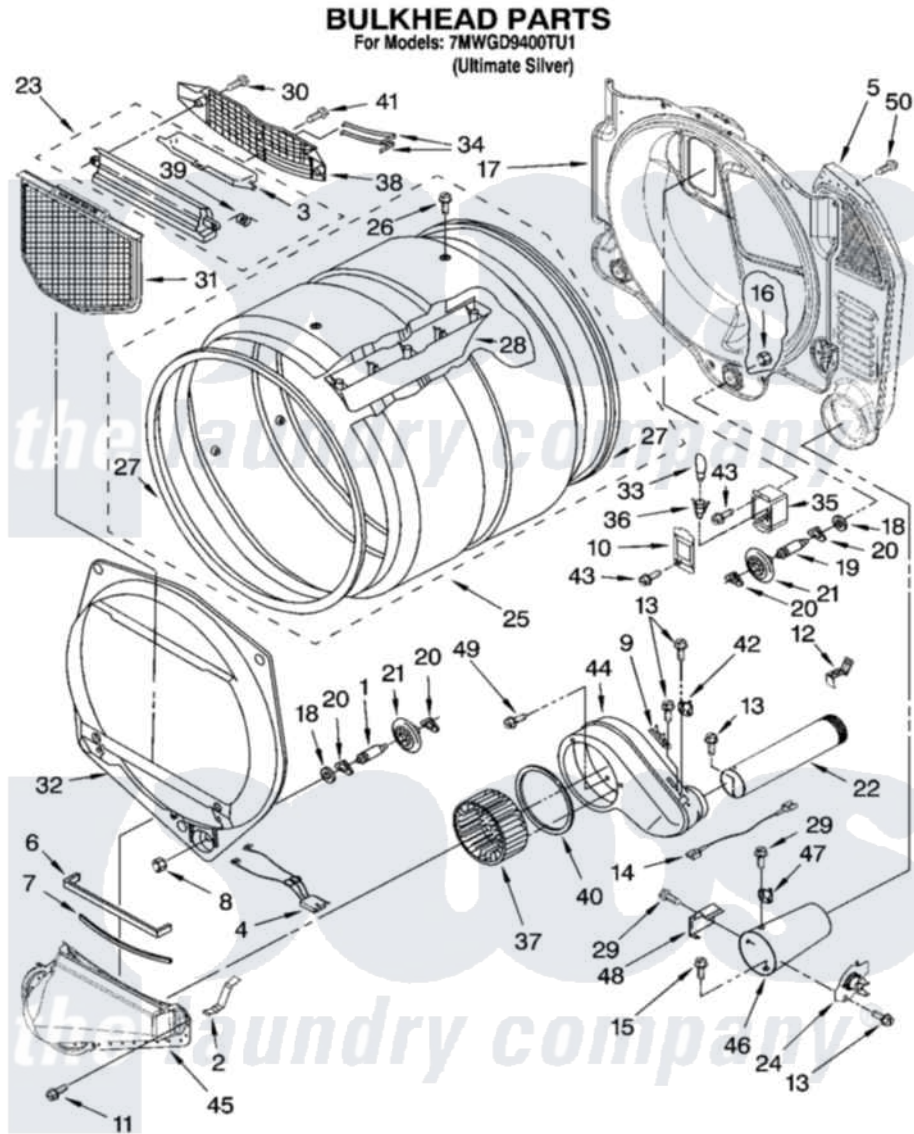

# Whirlpool 7MWGD9400TU1 03 - BULKHEAD PARTS

W10196693

5

Whirlpool [Residential Whirlpool 7MWGD9400TU1 Dryer Parts](#) Parts Diagram 03 - BULKHEAD PARTS  
 Click on the part number to view part

Item	Original Part Number	Replaced By	Status	Part Description
1	8575324	<a href="#">W10359271</a>		Shaft, Drum Roller Threads
2	<a href="#">8066208</a>			Clip-Exhaust
3	3394984	<a href="#">8563758</a>		Door, Lint Screen
4	<a href="#">3406653</a>			Harness, Sensor
5	<a href="#">3394346</a>			Air Duct Assembly
6	<a href="#">697813</a>			Seal, Outlet Housing
7	697814	<a href="#">697813</a>		Seal, Outlet Housing
8	3934666	<a href="#">W10080210</a>		Nut, 3/8 X 16
9	<a href="#">3392519</a>			Thermal Limiter
10	3402841	<a href="#">8532165</a>		Lens, Drum Light
11	359625	<a href="#">487240</a>		Screw, For Mtg. Service Capacitor
12	<a href="#">8572105</a>			Retainer, Toe Panel
13	8533971	<a href="#">90767</a>		Screw, 8A X 3/8 HeX Washer Head Tapping
14	<a href="#">3401710</a>			Jumper, Tco High Limit
15	<a href="#">693995</a>			Screw, Hex Head