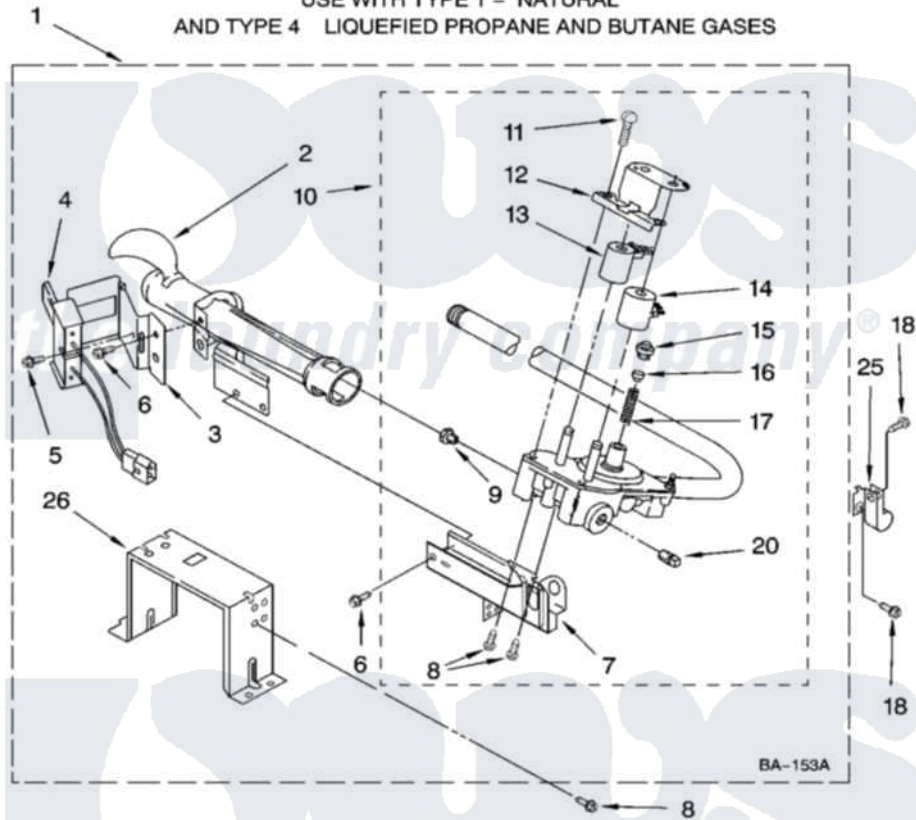

Whirlpool 7MWGD9400TU1 04 - 8576353 BURNER ASSEMBLY

8576353 BURNER ASSEMBLY

For Models: 7MWGD9400TU1
(Ultimate Silver)

USE WITH TYPE 1 - NATURAL
AND TYPE 4 LIQUEFIED PROPANE AND BUTANE GASES

W10196693

7

Whirlpool [Residential Whirlpool 7MWGD9400TU1 Dryer Parts](#) Parts Diagram 04 - 8576353 BURNER ASSEMBLY
Click on the part number to view part

Item	Original Part Number	Replaced By	Status	Part Description
1	8576353	280119		Burner-Gas
2	688617	693140		Burner
3	694298			Bracket, Ignitor
4	686590	279311		Ignitor
5	3393909			Screw, 8-32 X 7/8
6	343641	681414		Screw, 10AB X 1/2
7	3389871		Not Available	Base, Burner
8	3387057			Screw, 10-16 X 1/2 Orifice, Burner
9	15418			Orifice, Burner Type 1
"	15422		Not Available	ORIFICE, BURNER (TYPE 4) (BUTANE)
"	234867	229742		Orifice, Burner
10	W10118347	W10293912		Valve-Gas
11	694421			Screw, Bracket Mounting
12	694538			Bracket, Shunt
13	694540			Coil, 60 Hz