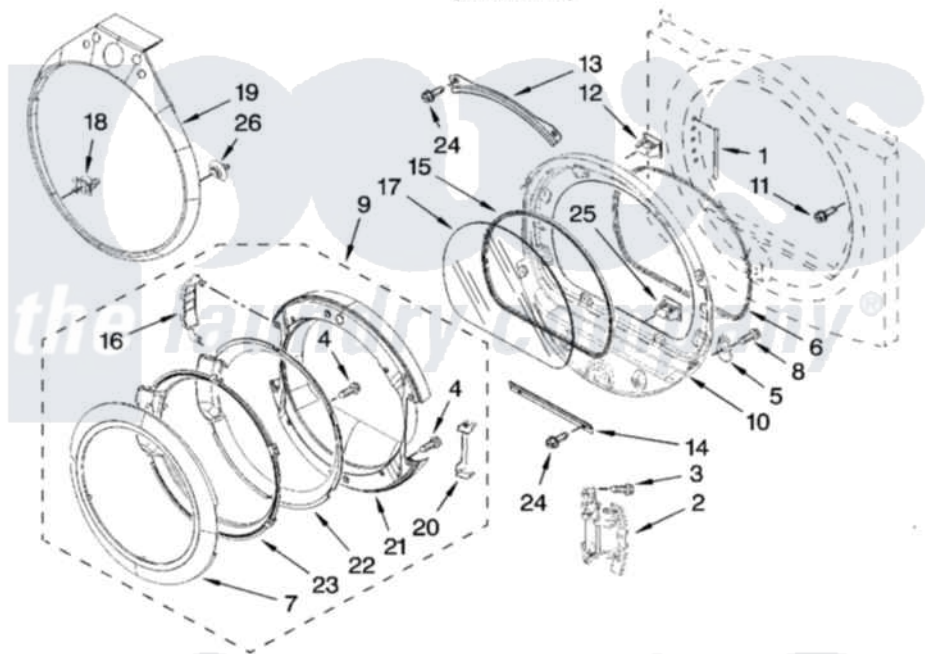

Whirlpool 7MWGD9400TU1 05 - DOOR PARTS, OPTIONAL PARTS (NOT INCLUDED)

DOOR PARTS
For Models: 7MWGD9400TU1
(Ultimate Silver)

W10196693

9

Whirlpool Residential Whirlpool 7MWGD9400TU1 Dryer Parts Parts Diagram 05 - DOOR PARTS, OPTIONAL PARTS (NOT INCLUDED)

[Click on the part number to view part](#)

Item	Original Part Number	Replaced By	Status	Part Description
1	W10085230			Label, Hinge Hole Cover
2	W10139920			Door Hinge Assembly
3	W10159996			Screw, 10-24 X 25/64
4	9742177			Screw, 8-18 X .625
5	W10048910			Screw-Plug
6	W10139457			Seal-Door Handle, Ring Door
7	8579502			Handle, Door
8	3393008	308685		Side Trim)
9	W10180115			Door Assembly
10	8578229			Door Assembly
11	355515			Screw, 8-18 X 11/16
12	3398175	279570		Latch
13	8519356			Retainer-Window
14	8519354			Retainer-Window
15	8579662			Gasket, Window