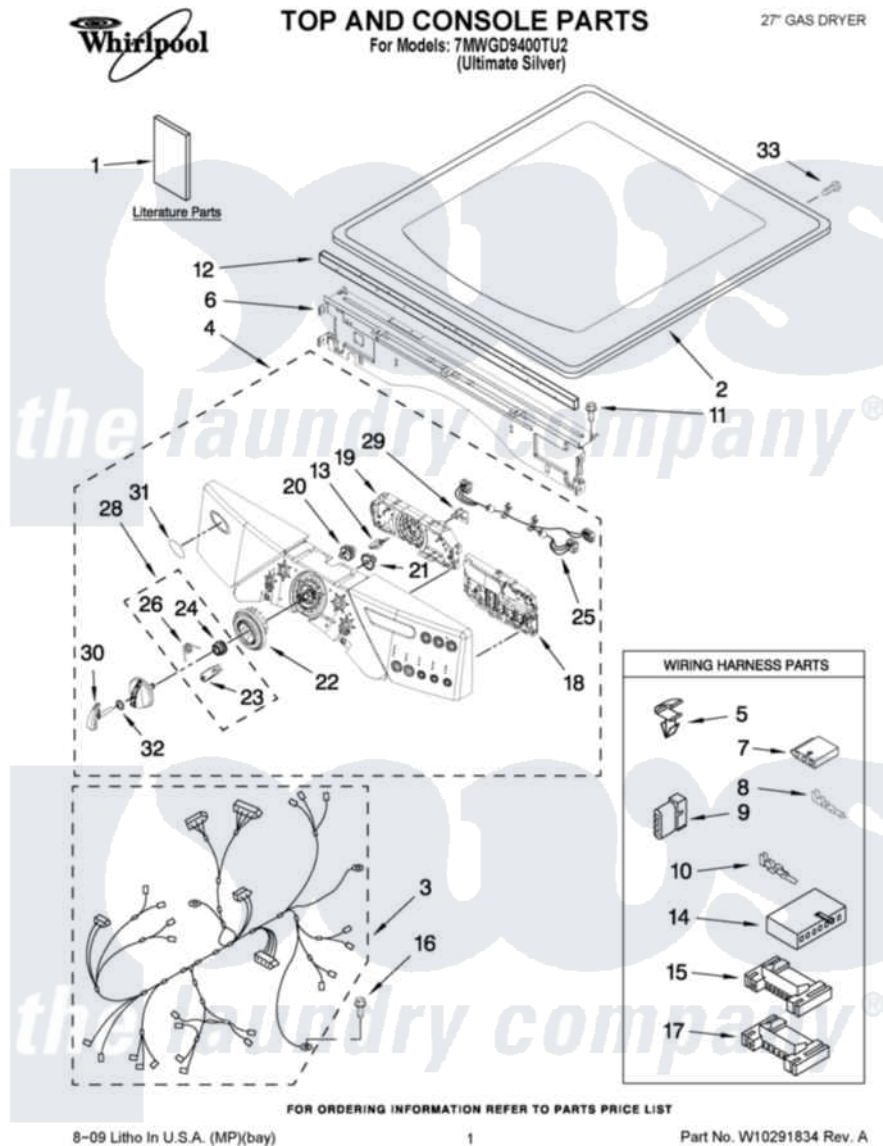

# Whirlpool 7MWGD9400TU2 01 - TOP AND CONSOLE PARTS

Whirlpool Residential Whirlpool 7MWGD9400TU2 Dryer Parts Parts Diagram 01 - TOP AND CONSOLE PARTS  
Click on the part number to view part

Item	Original Part Number	Replaced By	Status	Part Description
1	W10140906		Not Available	Use & Care Guide
"	W10258369		Not Available	TECH SHEET
"	W10140905		Not Available	Guide, Quick Start
2	<a href="#">W10114785</a>			Top
3	<a href="#">W10111062</a>			Harness, Main
4	<a href="#">W10246729</a>			Panel, Console And 31)
5	<a href="#">3394427</a>			Clip-Harness
6	<a href="#">W10215656</a>			Bracket, Console
7	<a href="#">353424</a>			Plug, Terminal
8	<a href="#">94614</a>			Terminal
9	<a href="#">3936144</a>			Do-It-Yourself Repair Manuals
10	94613	<a href="#">596797</a>		Terminal
11	3390647	<a href="#">488729</a>		Screw
12	<a href="#">W10112267</a>			Foam-Seal Control Bracket
13	W10030070	<a href="#">W10012480</a>		Kit
14	<a href="#">3936150</a>			Connector, 7-Circuit

15	<a href="#">3395683</a>		Receptacle, Multi-Terminal
16	<a href="#">693995</a>		Screw, Hex Head
17	<a href="#">2203186</a>		Connector, 5-Circuit
18	<a href="#">W10280099</a>		User Interface
19	<a href="#">W10279688</a>		User Interface
20	<a href="#">W10012430</a>		Encoder, Wheel Kit.
21	<a href="#">W10012440</a>		Retainer-Snap
22	<a href="#">W10012410</a>		Knob, Light Ring
23	W10012810	<a href="#">280230</a>	Encoder, Wheel Kit.
24	W10012460	<a href="#">280230</a>	Encoder, Wheel Kit.
25	<a href="#">W10242906</a>		Harness, Communication
26	W10012820	<a href="#">280230</a>	Encoder, Wheel Kit.
28	<a href="#">280230</a>		Encoder, Wheel Kit.
29	<a href="#">W10112268</a>		Clip-Harness
30	<a href="#">W10029940</a>		Cap, Knob
31	W10117943	<a href="#">8303811</a>	Badge, Assembly
32	<a href="#">W10012830</a>		Knob, O-Ring
33	98139	<a href="#">303776</a>	Screw