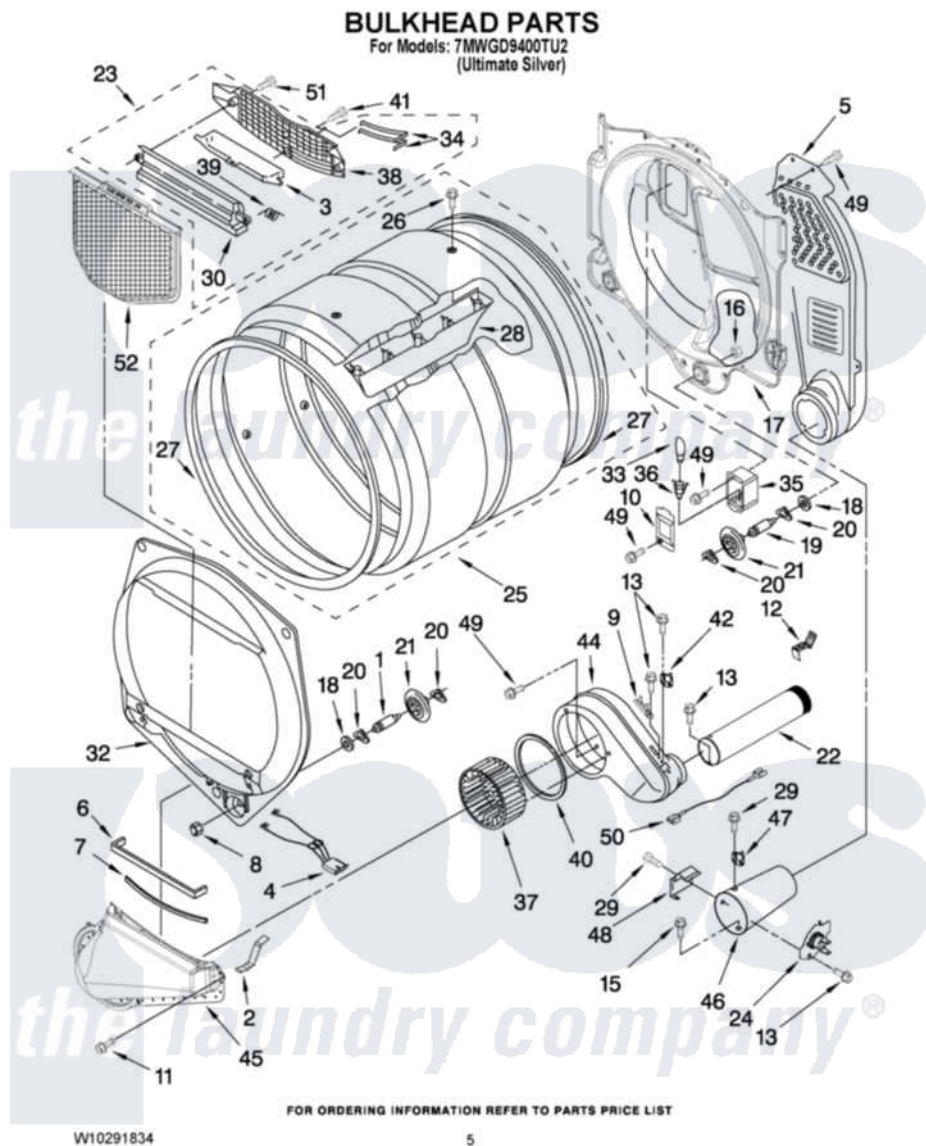

Whirlpool 7MWGD9400TU2 03 - BULKHEAD PARTS

Whirlpool Residential Whirlpool 7MWGD9400TU2 Dryer Parts Parts Diagram 03 - BULKHEAD PARTS
 Click on the part number to view part

Item	Original Part Number	Replaced By	Status	Part Description
1	8575324	W10359271		Shaft, Drum Roller Threads
2	8066208			Clip-Exhaust
3	3394984	8563758		Door, Lint Screen
4	3406653			Harness, Sensor
5	3394346			Air Duct Assembly
6	697813			Seal, Outlet Housing
7	697814	697813		Seal, Outlet Housing
8	3934666	W10080210		Nut, 3/8 X 16
9	3392519			Thermal Limiter
10	3402841	8532165		Lens, Drum Light
11	3390647	488729		Screw
12	8572105			Retainer, Toe Panel
13	8533971	90767		Screw, 8A X 3/8 HeX Washer Head Tapping
15	693995			Screw, Hex Head
16	W10001120	W10080190		Nut, 3/8-16
17	W10080170			Bulkhead, Rear

18	3387459	W10080960	Washer, Support
19	8575325	W10359272	Shaft, Roller Drum Threads
20	690997		Washer, Thrust
21	8536973	W10314173	Support
22	8563745	279936	Kit-Exhst
23	W10253352	W10253353	Outlet Grill Housing Assembly Complete
24	8573713		Thermal-Cutoff
25	W10181466		Complete Drum Assembly
26	W10219342		Screw, Baffle Mounting
27	W10166807	280114	Seal
28	697693	W10113136	Baffle, Drum
29	90767		Screw, 8A X 3/8 HeX Washer Head Tapping
30	3394985	8563755	Housing, Outlet Assembly
32	W10252304		Bulkhead, Front
33	3406124	22002263	Lamp
34	3387223		Electrode, Sensor
35	8578825		Bracket, Drum Light
36	W10214261		Socket, Drum Light Assembly
37	697772		Wheel, Blower
38	8299979		Grill, Outlet Screen Door
39	3394986		Spring, Lint Screen Door
40	697770		Seal, Cover Plate Blower Housing
41	695240	488729	Screw
42	8577274		Thermostat 295F
44	8544362	W10119255	Housing, Blower
45	8066168	W10128606	Duct-Lint
46	8573824		Funnel, Bumer
47	8573028		Thermostat, High-Limit 205 F
48	338906		Radiant, Sensor
49	3390647	488729	Screw
50	3401710		Jumper, Tco High Limit
51	3387230		Screw, 10-16 X 13/16
52	W10049370	W10120998	Screen