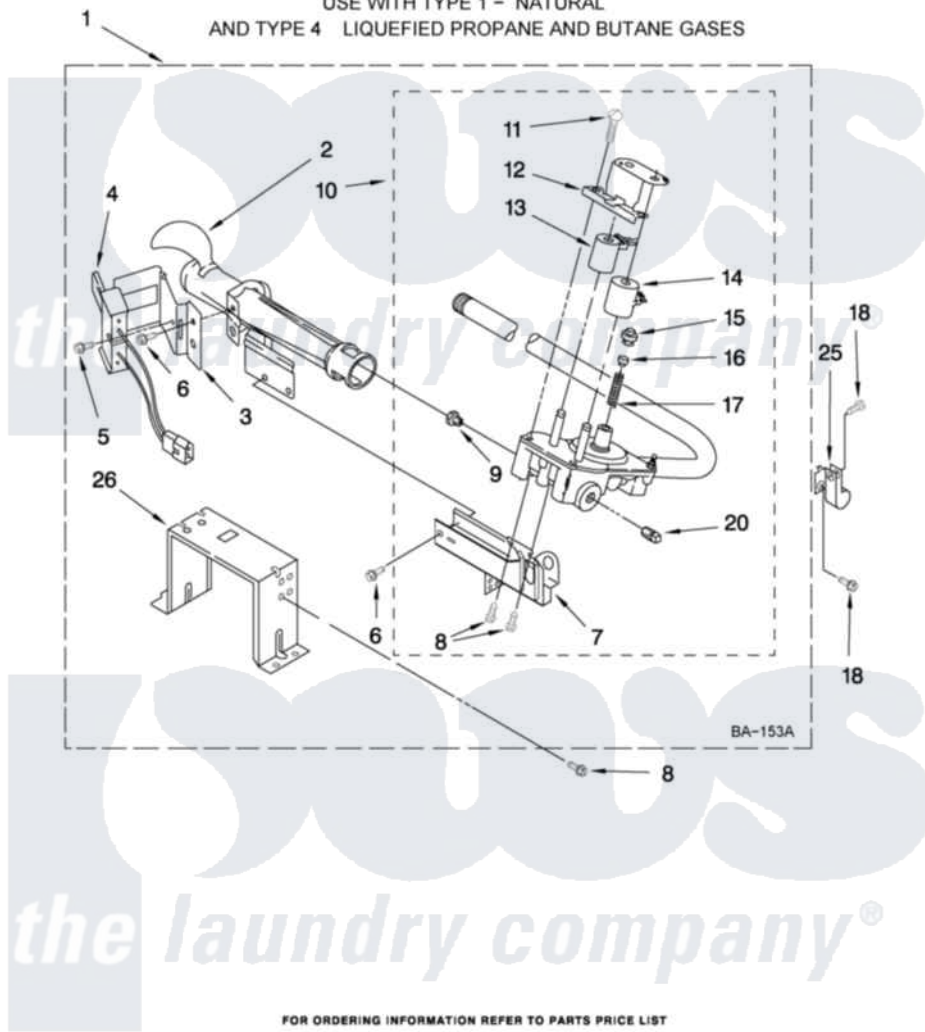

Whirlpool 7MWGD9400TU2 04 - 8576353 BURNER ASSEMBLY

8576353 BURNER ASSEMBLY

For Models: 7MWGD9400TU2
(Ultimate Silver)

USE WITH TYPE 1 - NATURAL
AND TYPE 4 LIQUEFIED PROPANE AND BUTANE GASES

FOR ORDERING INFORMATION REFER TO PARTS PRICE LIST

W10291834

7

Whirlpool [Residential Whirlpool 7MWGD9400TU2 Dryer Parts](#) Parts Diagram 04 - 8576353 BURNER ASSEMBLY
Click on the part number to view part

Item	Original Part Number	Replaced By	Status	Part Description
1	8576353	280119		Burner-Gas
2	688617	693140		Burner
3	694298			Bracket, Ignitor
4	686590	279311		Ignitor
5	3393909			Screw, 8-32 X 7/8
6	343641	681414		Screw, 10AB X 1/2
7	3389871		Not Available	Base, Burner
8	3387057			Screw, 10-16 X 1/2 Orifice, Burner
9	15418			Orifice, Burner Type 1
"	15422		Not Available	ORIFICE, BURNER (TYPE 4) (BUTANE)
"	234867	229742		Orifice, Burner
10	W10118347	W10293912		Valve-Gas
11	694421			Screw, Bracket Mounting
12	694538			Bracket, Shunt
13	694540			Coil, 60 Hz