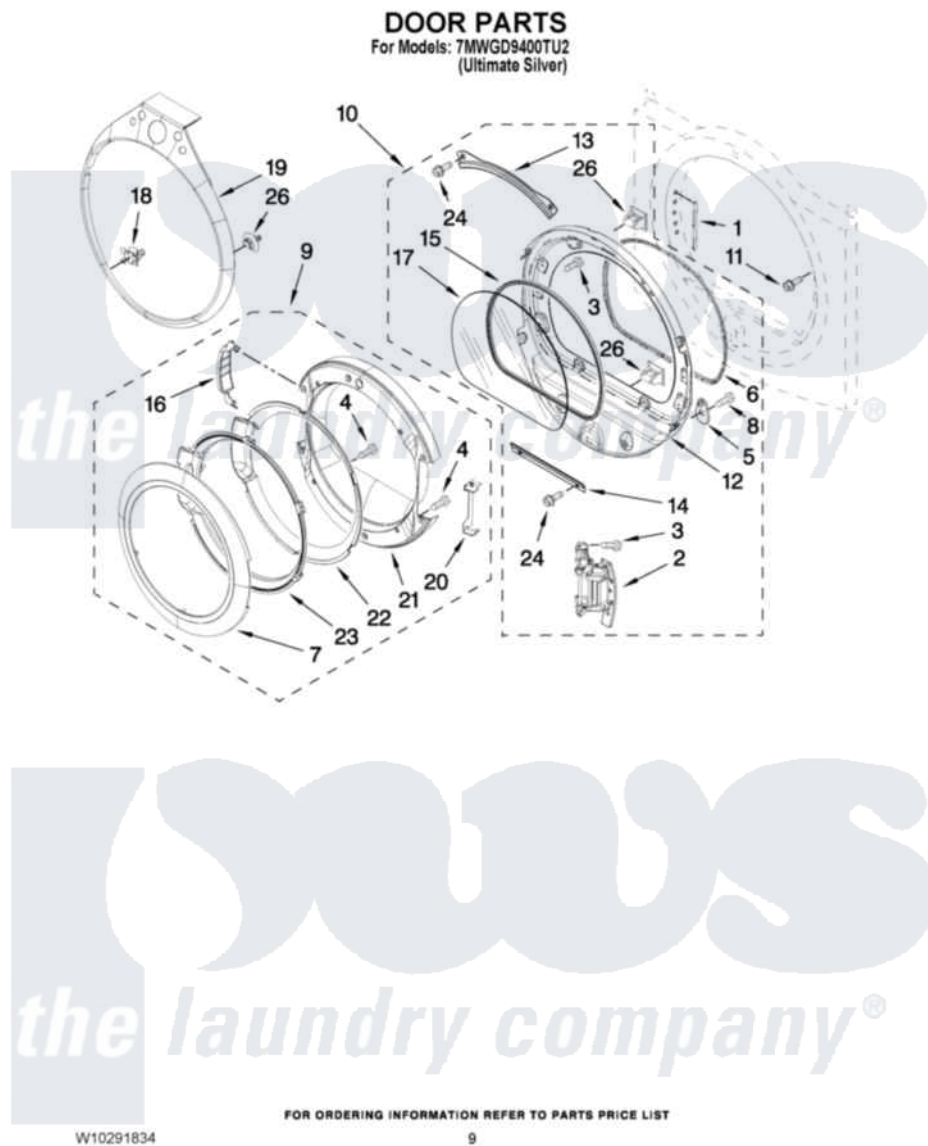

Whirlpool 7MWGD9400TU2 05 - DOOR PARTS

Whirlpool [Residential Whirlpool 7MWGD9400TU2 Dryer Parts](#) Parts Diagram 05 - DOOR PARTS
Click on the part number to view part

Item	Original Part Number	Replaced By	Status	Part Description
1	W10085230			Label, Hinge Hole Cover
2	W10139920			Door Hinge Assembly
3	W10159996			Screw, 10-24 X 25/64
4	9742177			Screw, 8-18 X .625
5	W10048910			Screw-Plug
6	W10139457			Seal-Door Handle, Ring Door
7	8579502			Handle, Door
8	3400224			Screw, 1/4-20 X 3/8
9	W10180115			Door Assembly
10	8577819			Door Assembly
11	355515			Screw, 8-18 X 11/16
12	8578229			Door Assembly
13	8519356			Retainer-Window
14	8519354			Retainer-Window
15	8579662			Gasket, Window
16	W10180119			Cover-Hinge, Stationary Cover Hinge

17	8566254		Glass-Window
18	W10129065		Trim-Clip Metal
19	W10180498		Tear-Drop Trim And Clip Assembly
20	W10180120		Shield, Door
21	W10180118		Door, Intermediate
22	W10180117		Door Mask
23	8578155		Door Screen
24	3393258	3373329D	Screw
26	690081	279570	Latch