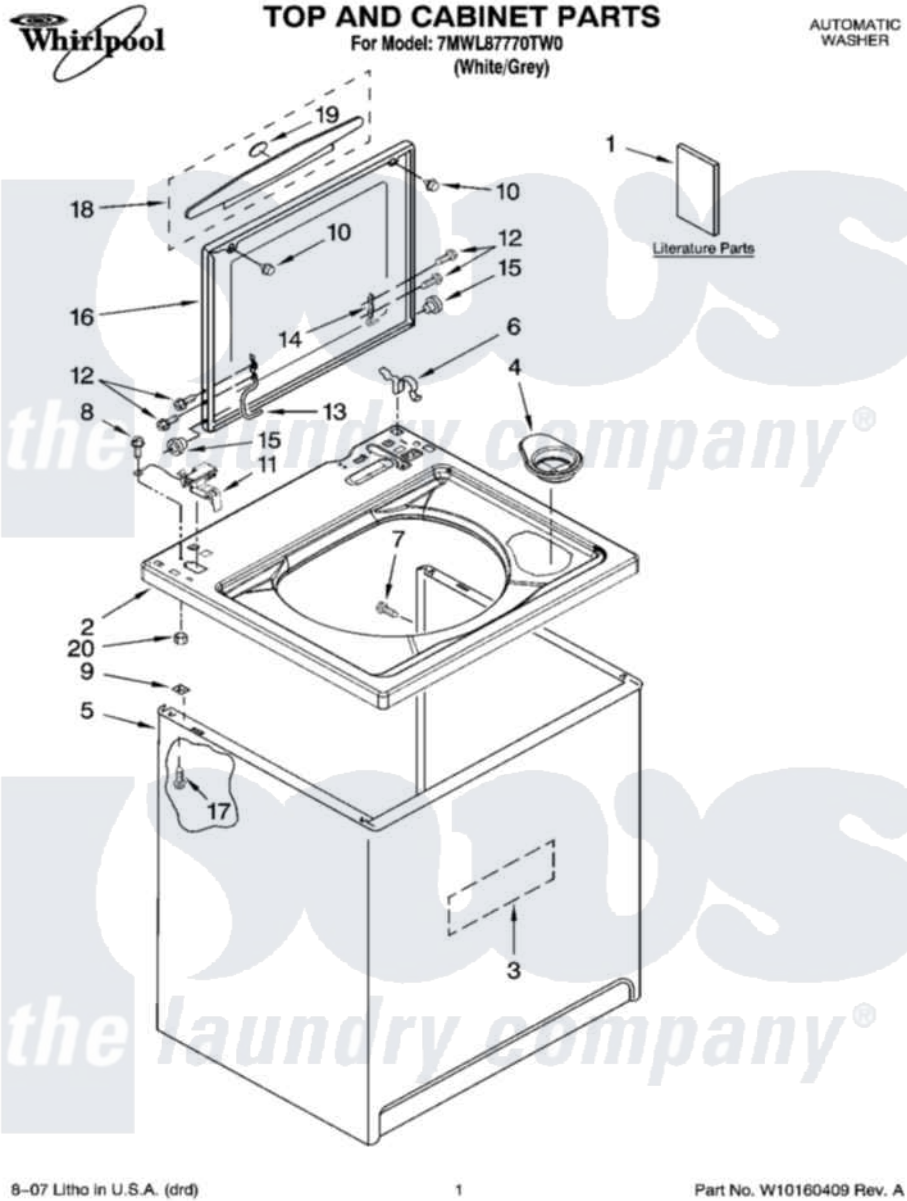

Whirlpool 7MWL87770TW0 01 - TOP AND CABINET PARTS

Whirlpool [Residential Whirlpool 7MWL87770TW0 Washer Parts](#) Parts Diagram 01 - TOP AND CABINET PARTS
Click on the part number to view part

Item	Original Part Number	Replaced By	Status	Part Description
1	W10071230		Not Available	Installation Instructions
"	W10131552		Not Available	Feature Sheet
"	8539806		Not Available	Use & Care Guide
"	W10131563		Not Available	Energy Guide (Mexico)
"	W10150059		Not Available	Wiring Diagram
2	8566017			Top
3	3976348			Absorber, Sound
4	8566266			Dispenser, Bleach
5	63424			Cabinet
6	62780			Clip, Top And Cabinet And Rear Panel
7	3357011	308685		Side Trim)
8	3351614			Screw, Gearcase Cover Mounting
9	62750			Spacer, Cabinet To Top (4)
10	9724509			Bumper, Lid
11	8318084			Switch, Lid

12	W10119828		Screw, Lid Hinge Mounting
13	8559336	W10225136	Hinge 7 Pad Assembly
14	91770		Hinge, Lid
15	8319539		Bearing, Lid Hinge
16	8541777		Lid
17	3390631		Screw, 10-16 X 3/8
18	W10096873		Handle, Lid
19	3957286	Not Available	Insert, Handle
20	8533959	680762	Nut