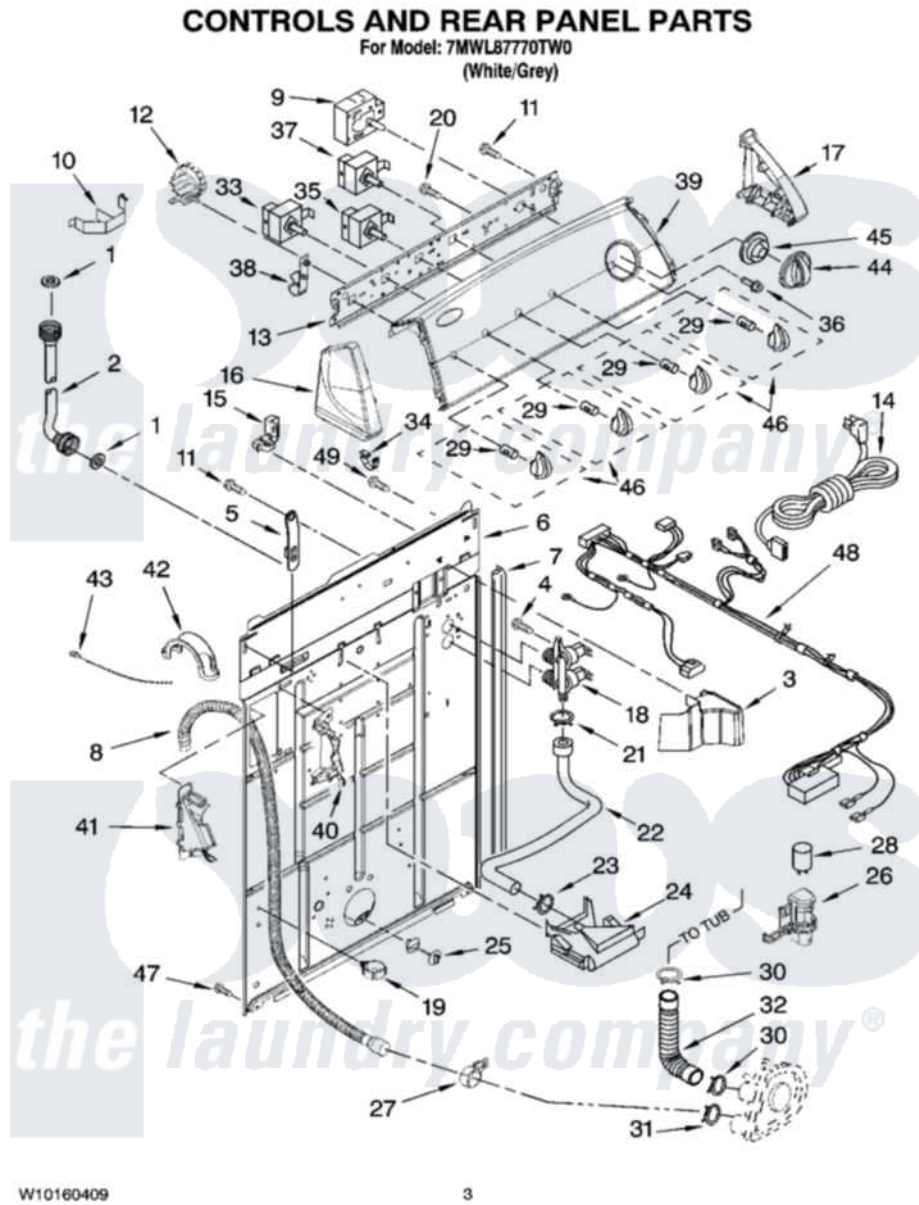

Whirlpool 7MWL87770TW0 02 - CONTROLS AND REAR PANEL PARTS

Whirlpool [Residential Whirlpool 7MWL87770TW0 Washer Parts](#) Parts Diagram 02 - CONTROLS AND REAR PANEL PARTS

[Click on the part number to view part](#)

Item	Original Part Number	Replaced By	Status	Part Description
1	3976300	16123		Washer Inlet-Hose Miscellaneous Parts Must be Ordered Separately.
2	8571377	89503		Hose-Inlet
"	8571378	89503		Hose-Inlet
3	8314879			Shield, Inlet Valve
4	9740848			Screw, Mixing Valve Mounting
5	8568314			Strap, Console
6	8318015			Panel, Rear
7	62747			Pad, Rear Panel
8	W10122138	W10096921		Drain Hose Assembly
9	3951702			Timer, Control
10	8055003			Clip, Harness And Pressure Switch
11	90767			Screw, 8A X 3/8 HeX Washer Head Tapping
12	8577842	W10339250		Switch-WL

13	8566003		Bracket, Control
14	W10115689		Cord, Power
15	3952821	285777	Relief-Str
16	8565957		Cap, End
17	8565954		Cap, End
18	3952164	285805	Valve-Inlet
19	8541667		Clamp, Hose
20	3400073		Screw, Ground
21	301958	596669	Clamp, Manifold
22	8541607	3357328	Hose, Vacuum Break
23	370450	596669	Clamp, Manifold
24	387606	3360977	Break-Vac
25	8519200		Support, Rear Panel
26	8318046		Clip, Capacitor
27	8541668		Clamp, Hose
28	8572717		Capacitor, Motor Start
29	8536939		Clip, Knob
30	3363366	616099	Clamp
31	8317496	285655	Clamp, Hose
32	3951449	285871	Hose
33	W10141383		Switch, Water Temperature
34	8312709		Clip-Console
35	3406229		Buzzer, Adjustable Twist Mount
36	3400818		Screw, Timer Mounting
37	3949187	W10168262	Switch, Rotary
38	8317975		Restraint, Harness
39	W10115437		Panel, Console
40	8541669		Bucket, Drain Hose
41	8541658		Bucket, Drain Hose
42	8577378		U-Bend, Drain Hose
43	3347868	W10339879	Tie, Cable
44	8566022		Knob, Timer
45	8566018		Dial,
46	8565944		Knob, Control
47	62863	3390631	Screw, 10-16 X 3/8
48	W10152819		Harness, Wiring
49	3400073		Screw, Ground