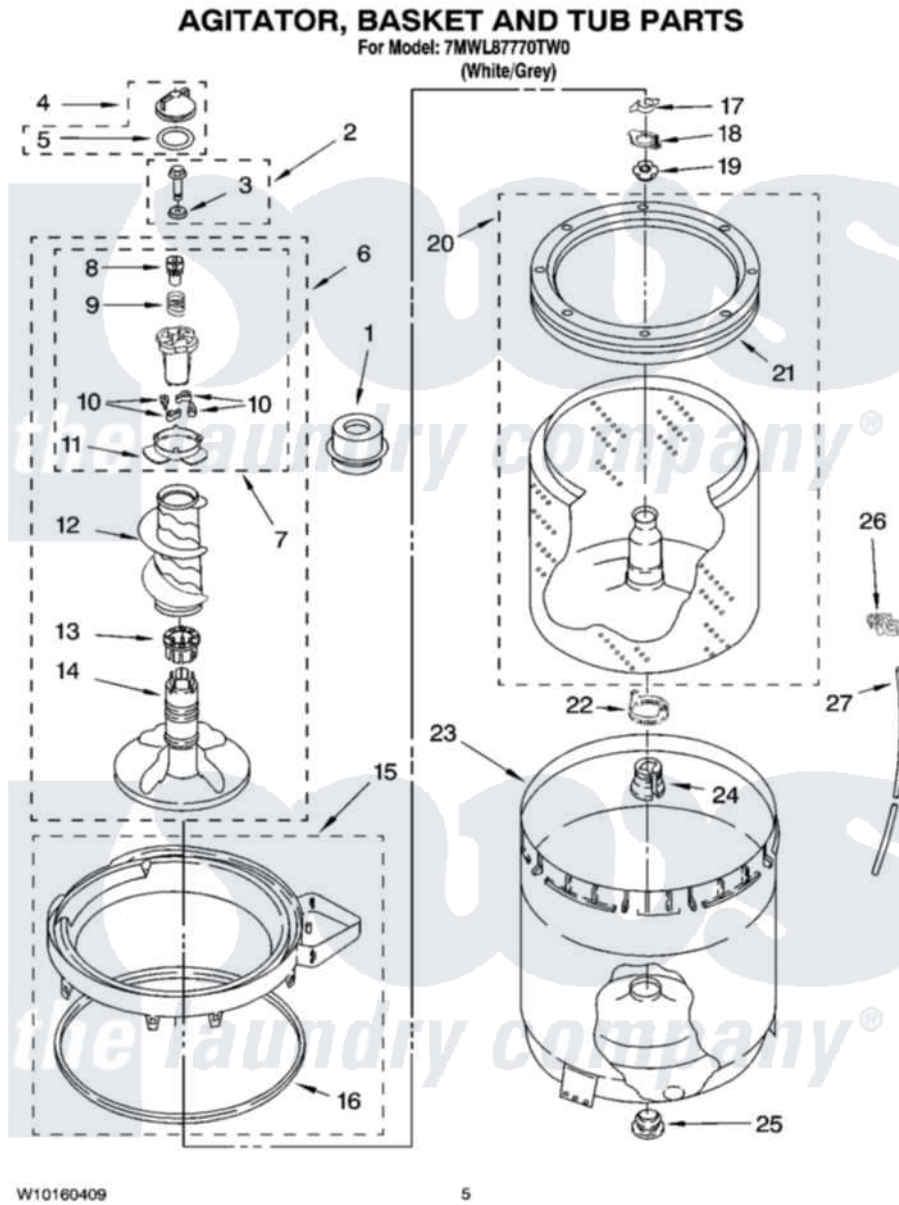

Whirlpool 7MWL87770TW0 03 - AGITATOR, BASKET AND TUB PARTS

Whirlpool Residential Whirlpool 7MWL87770TW0 Washer Parts Parts Diagram 03 - AGITATOR, BASKET AND TUB PARTS

[Click on the part number to view part](#)

Item	Original Part Number	Replaced By	Status	Part Description
1	8580006			Dispenser, Fabric Softener
2	358237			Screw And Washer
3	3949550			Washer
4	3354733	W10074580		Cap, Barrier
5	3348855	W10072840		Fabric Softener
6	8578210			Agitator, Complete Assembly
7	8537434			Cam, Driven
8	8533540			Retainer, Spring
9	8055140			Spring, Compression
10	3366877	80040		Dog-Agitator
11	8055141			Bearing-Driven Cam
12	8054468			Auger, Agitator
13	8055228			Spacer, Thrust
14	8578209			Agitator, Complete Assembly
15	8528150	W10445870		Ring-Tub
16	3976308			Gasket, Tub Ring

17	3354845		Clip, Agitator
18	8543666		Washer, Agitator
19	21366		Nut, Spanner
20	8526016	W10389328	Clothes Container, Assembly
21	8519788	387240	Ring, Balance
22	8577198		Filter, Lint
23	63849		Strain Relief, Power Cord
24	389140		Tub Block, Basket Drive
25	383727		Gasket, Centerpodt
26	2219077		Clip, Pressure Switch Hose
27	3347780	353244	Hose, Pressure Switch