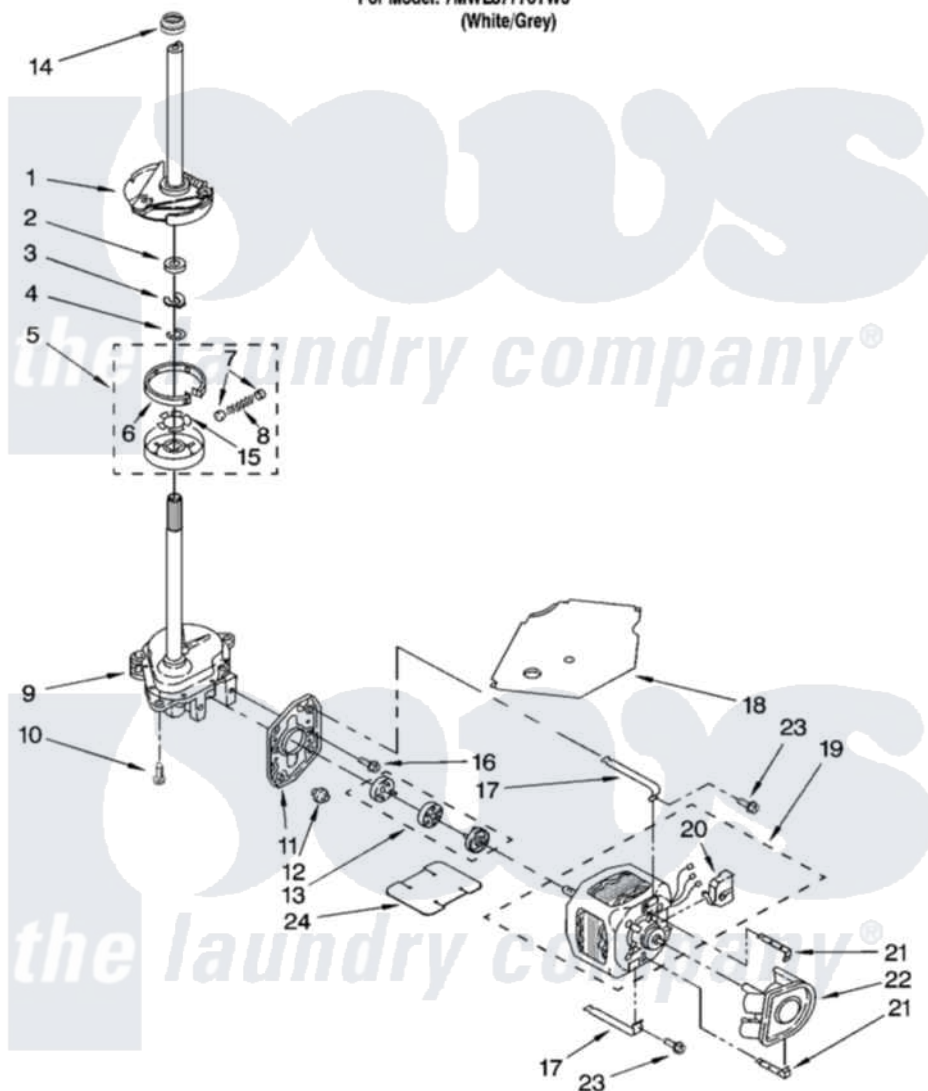

Whirlpool 7MWL87770TW0 04 - BRAKE, CLUTCH, GEARCASE, MOTOR AND PUMP PARTS

BRAKE, CLUTCH, GEARCASE, MOTOR AND PUMP PARTS

For Model: 7MWL87770TW0
(White/Grey)

W10160409

7

Whirlpool [Residential Whirlpool 7MWL87770TW0 Washer Parts](#) Parts Diagram 04 - BRAKE, CLUTCH, GEARCASE, MOTOR AND PUMP PARTS

[Click on the part number to view part](#)

Item	Original Part Number	Replaced By	Status	Part Description
1	388952	285792		Basketdrive
2	63292			Washer, Spin Tube Thrust
3	62697	W10080230		Ring, Spin Tube Support
4	63283	285353		Ring
5	3951311	285785		Clutch
6	3951308	285790		Lining
7	62646			Cap, Clutch Spring
8	3946792			Spring And Damper Assembly
9	8532118	3360629		Gearcase
10	3357334	3400516		Screw Anti-Rattle
11	62611			Plate, Motor Mount To Gearcase
12	62691			Grommet, Motor
13	3364003	285753A		Coupling
14	8577374			Seal, Centerpost

15	3355454		Clip, Main Drive
16	3400516		Screw Anti-Rattle
17	3349637	W10086010	Retainer, Motor
18	3362089		Shield, Tub To Motor
19	8528157	661600	Motor, Main Drive
20	3952056		Switch, Main Drive Motor
21	8546127		Retainer, Pump
22	3363394		Pump
23	3387485	273556	Screw, 10-16 X 5/8
24	8316060		Shield, Tub To Motor