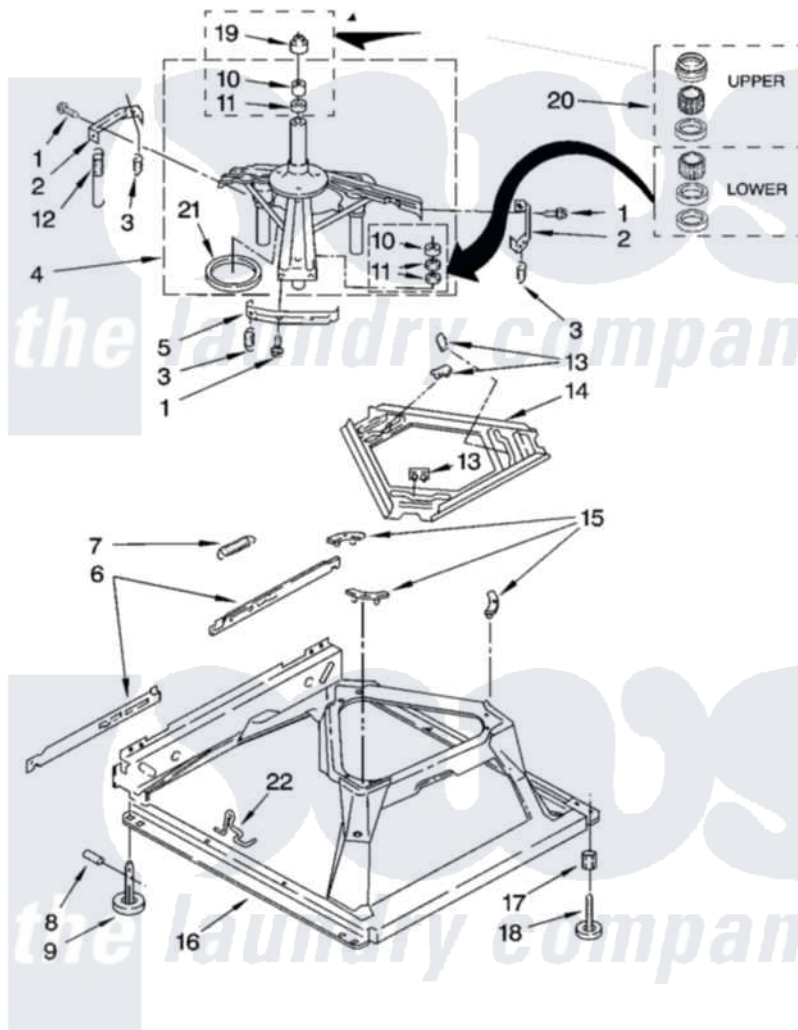

Whirlpool 7MWL87770TW0 05 - MACHINE BASE PARTS

MACHINE BASE PARTS

For Model: 7MWL87770TW0
(White/Grey)

8

W10160409

Whirlpool [Residential Whirlpool 7MWL87770TW0 Washer Parts](#) Parts Diagram 05 - MACHINE BASE PARTS
Click on the part number to view part

Item	Original Part Number	Replaced By	Status	Part Description
1	3400076			Screw, Bracket Mounting
2	64067			Bracket, Spring Outer
3	63907			Spring, Suspension
4	8575214	280184		Support
5	64065			Bracket, Spring Outer
6	63466			Link, Leveling Mechanism
7	62597	8316845		Spring
8	62837			Pin, Knurled
9	62596	285244		Feet-Leveling
10	8546455			Bearing, Centerpost
11	357409	359449		Seal, Agitator Shaft
12	388492	W10250667		Spring, Counterweight
13	62568	285219		Pad
14	3946509			Plate, Suspension
15	3363660	285744		Pad
16	3946512	285771		Base

17	3359452	Nut, Lock
18	W10001130	Foot, Leveling
19	8577376	Seal, Centerpost
20	285203	Centerpost Bearing Kit
21	63134	Ring, Sound Deadening
22	63806	W10145155 Retainer, Suspension Spring