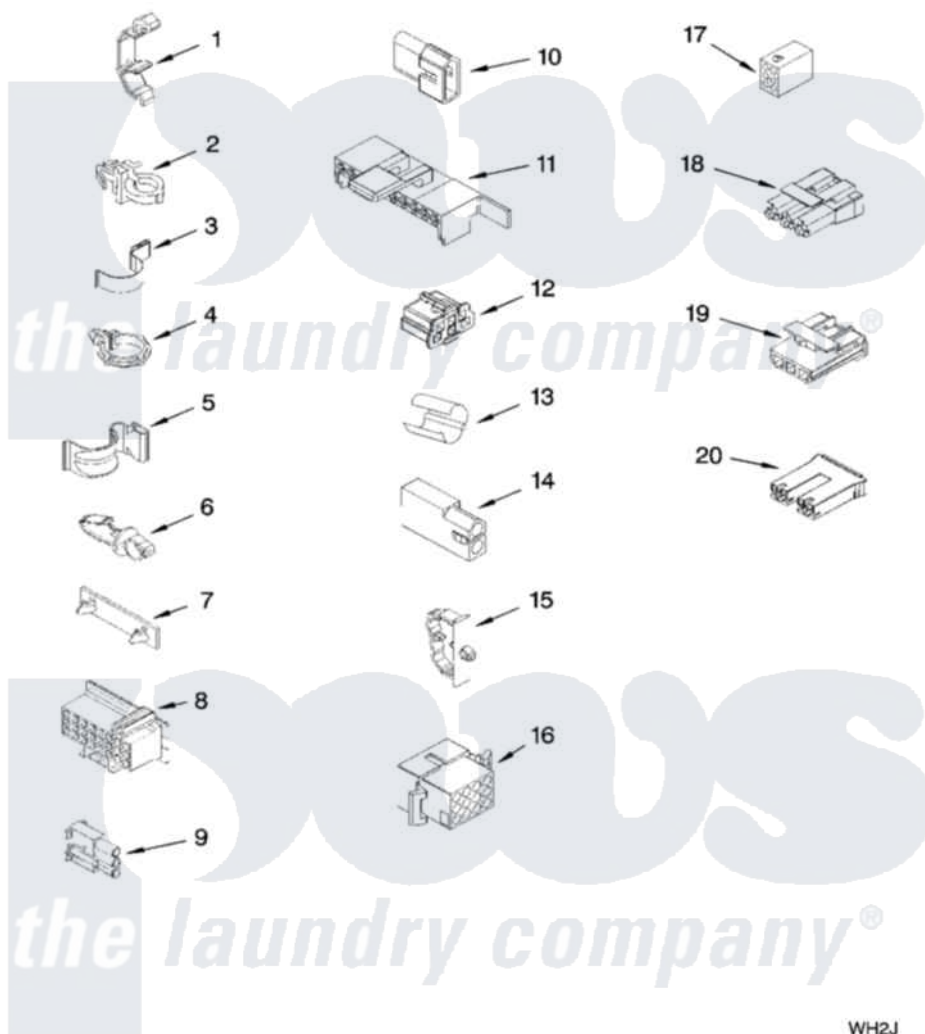

Whirlpool 7MWL87770TW0 06 - WIRING HARNESS PARTS

WIRING HARNESS PARTS

For Model: 7MWL87770TW0
(White/Grey)

W10160409

9

WH2J

Whirlpool [Residential Whirlpool 7MWL87770TW0 Washer Parts](#) Parts Diagram 06 - WIRING HARNESS PARTS

[Click on the part number to view part](#)

Item	Original Part Number	Replaced By	Status	Part Description
1	3349557			Retainer, Harness
2	388498		Not Available	Clip, Harness
3	3347812	8528351		Clip
4	3352501	8559320		Restraint, Hose
5	90016			Clip, Pressure Switch Hose
6	3390496	8281256		Clip, Harness
7	389379			Retainer, Side To Feature Panel
8	3948614			Disconnect Block
"	352089			Timer, Block Disconnect
9	62889			Receptacle, Terminal
10	353424			Plug, Terminal
11	62505			Block, Disconnect
12	3347243			Block, Disconnect
13	63523			Harness, Protector
14	717252			Receptacle, Terminal
15	3352944			Clip, Harness

16	3390423		Not Available	Block, Disconnect (12-Way) (Timer) (Use Term. 94613)
17	3347730		Not Available	Receptacle, (6-Way) (Use Term. 94613)
18	3948617	2172937		Connector
19	3360056			Connector
20	3354925			Block, Connector
"	3354926			Block, Connector