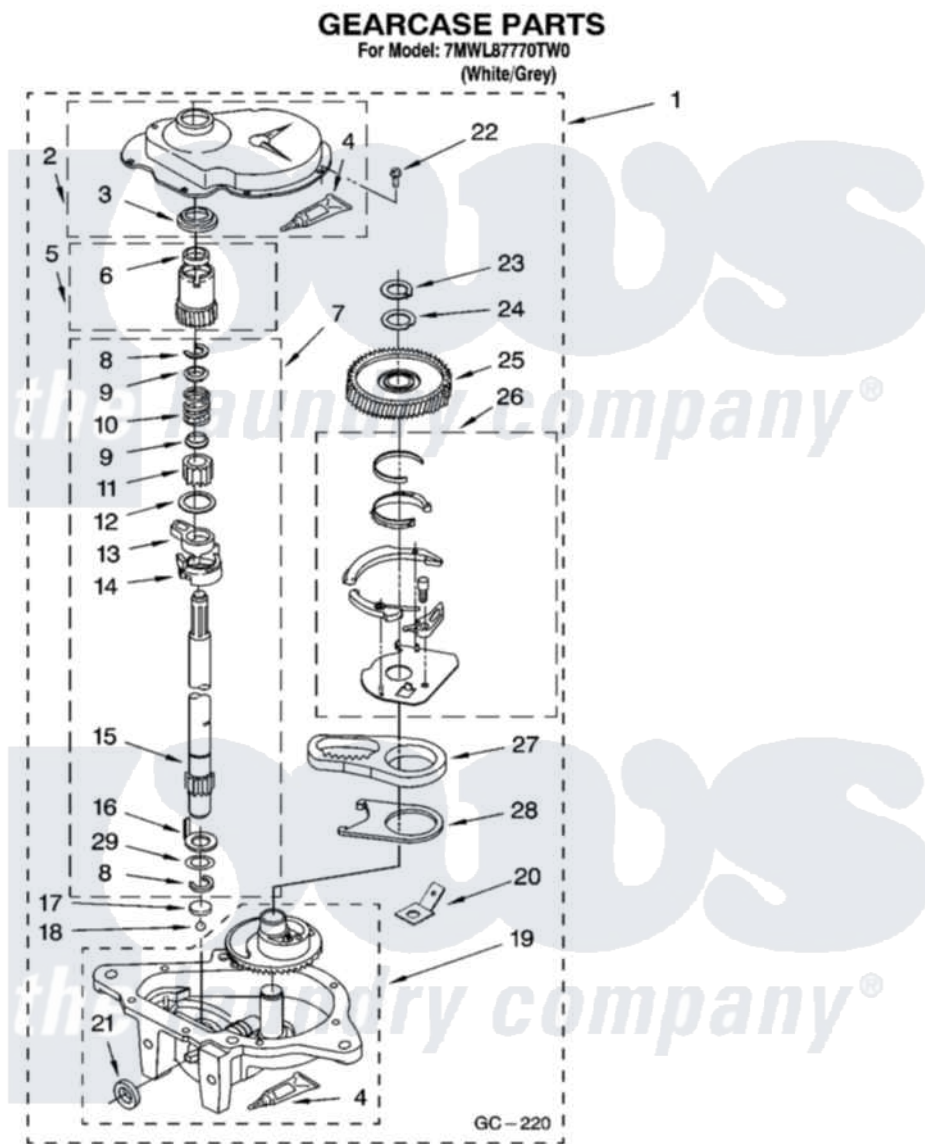

**Whirlpool 7MWL87770TW0 08 - GEARCASE PARTS, OPTIONAL PARTS
(NOT INCLUDED)**

12

W10180409

Whirlpool Residential Whirlpool 7MWL87770TW0 Washer Parts Parts Diagram 08 - GEARCASE PARTS, OPTIONAL PARTS (NOT INCLUDED)

Click on the part number to view part

Item	Original Part Number	Replaced By	Status	Part Description
1	8532118	3360629		Gearcase
2	285202			Cover, Gearcase
3	3349985			Seal, Gearcase Cover
4	285195			Sealer Sealer, Gasket
5	63320	285362		Gear and Pinion
6	356427			Seal, Spin Pinion
7	389387			Shaft, Agitator
8	90369		Not Available	Ring, Retaining (2)
9	62677			Retainer, Spring
10	62676			Spring, Agitator
11	63273	285509		Shaft, Agitator
12	62619			Washer, Agitator Gear
13	62580	285206		Cam-Agitator
14	62581	285206		Cam-Agitator
15	285509			Shaft, Agitator

16	62618		Washer, Cam Thrust
17	16018	285205	Bearing
18	85529	285205	Bearing
19	389230	285515	Gearcase
20	3949116	Not Available	BLOCK TAB, TERMINAL
21	285352		Seal Kit, Thrust Plug
22	3351614		Screw, Gearcase Cover Mounting
23	3362552	285765	Ring-Retrn
24	285735	285766	Washer Kit, Thrust
25	62570	285362	Gear and Pinon
26	388253	999516	Shelf-Glas
27	3349296	8546456	Rack, Connecting
28	62621		Actuator, Shift
29	388815		Washer, Intermediate 1 3976263 Miscellaneous Parts Bag 2 3976300 Washer, Inlet Hose 3 3366913 Clamp, Hose
	72017		Paint, Touch-Up
"	350938		Paint, Pressurized Spray B
"	350930		Paint, Pressurized Spray B
"	799344		Paint, Touch-Up)
"	BLANK	Not Available	OIL
"	350572		Oil
"	BLANK	Not Available	LUBRICANT
"	285208		Lubricant
"	BLANK	Not Available	SEALER
"	285195		Sealer Sealer, Gasket
"	BLANK	Not Available	ACCESSORY PARTS
"	367031		Water System Parts
"	280129	280129A	Break-Sphn
"	280130	280130A	Adapter
"	280131	40922	Hose