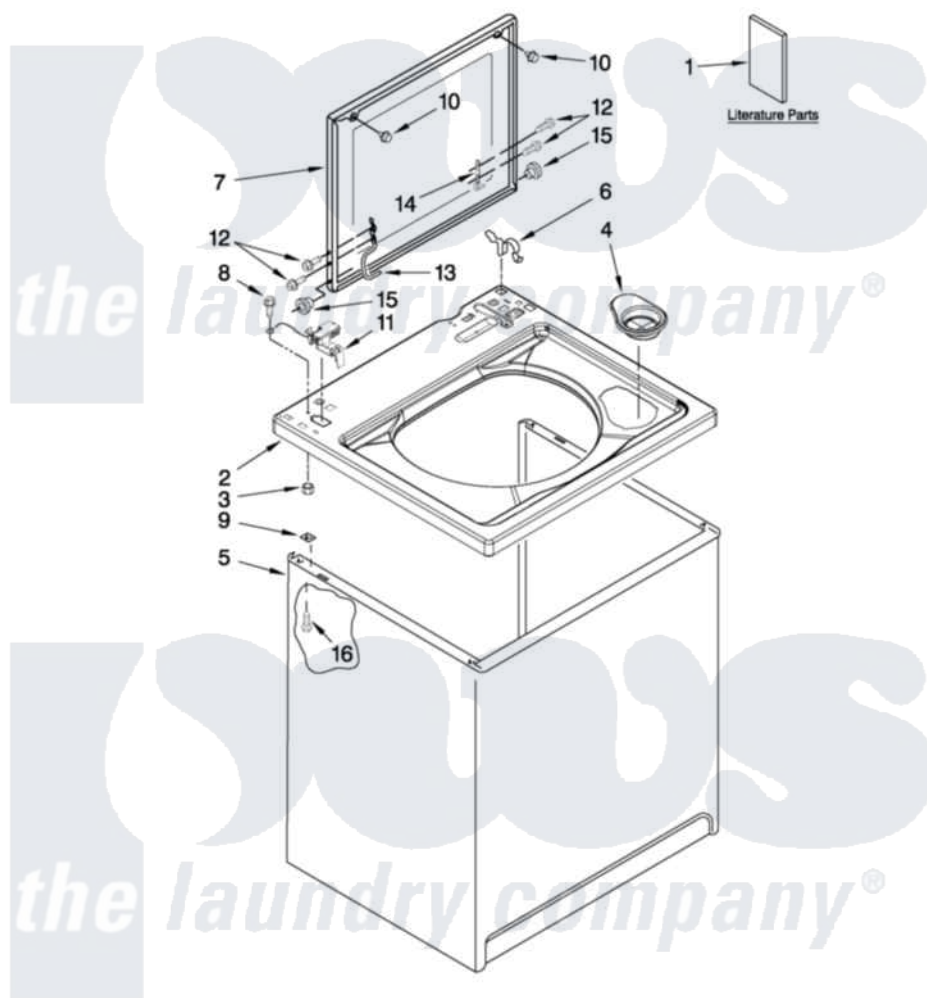

Whirlpool 7MWS87750TW1 01 - TOP AND CABINET PARTS

TOP AND CABINET PARTS

For Model: 7MWS87750TW1
(White/Grey)

AUTOMATIC
WASHER

FOR ORDERING INFORMATION REFER TO PARTS PRICE LIST

9-09 Litho in U.S.A. (MP)(bay)

1

Part No. W10295547 Rev. A

Whirlpool [Residential Whirlpool 7MWS87750TW1 Washer Parts](#) Parts Diagram 01 - TOP AND CABINET PARTS

[Click on the part number to view part](#)

Item	Original Part Number	Replaced By	Status	Part Description
1	W10155455		Not Available	Installation Instructions
"	W10131552		Not Available	Feature Sheet
"	W10213638		Not Available	Use & Care Guide
"	W10131563		Not Available	Energy Guide (Mexico)
"	W10224331		Not Available	Wiring Diagram
2	8566017			Top
3	8533959	680762		Nut
4	8566266			Dispenser, Bleach
5	63424			Cabinet
6	62780			Clip, Top And Cabinet And Rear Panel
7	W10171313	W10193861		Lid
8	3351614			Screw, Gearcase Cover Mounting
9	62750			Spacer, Cabinet To Top (4)
10	9724509			Bumper, Lid
11	8318084			Switch, Lid

12	W10119828	Screw, Lid Hinge Mounting
13	W10225136	Hinge 7 Pad Assembly
14	91770	Hinge, Lid
15	8319539	Bearing, Lid Hinge
16	3390631	Screw, 10-16 X 3/8