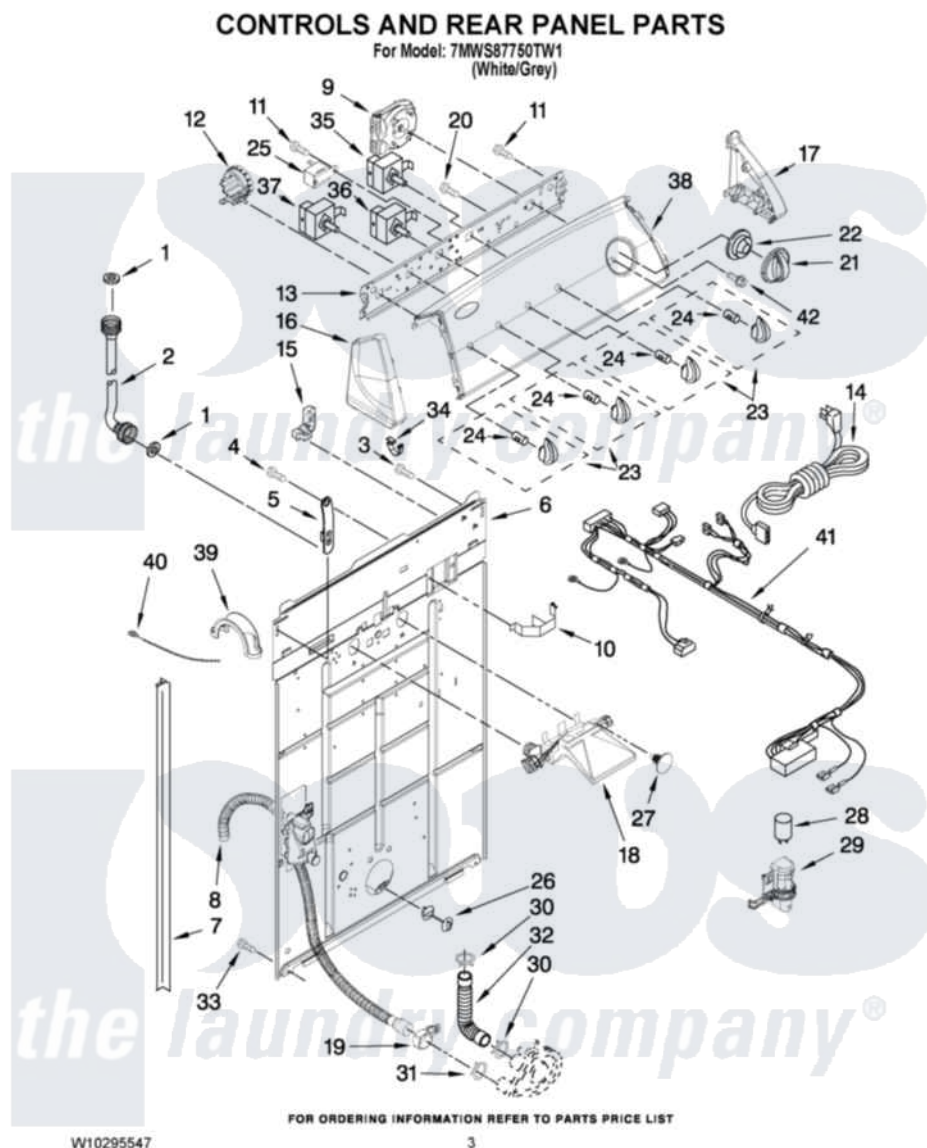

Whirlpool 7MWS87750TW1 02 - CONTROLS AND REAR PANEL PARTS

Whirlpool [Residential Whirlpool 7MWS87750TW1 Washer Parts](#) Parts Diagram 02 - CONTROLS AND REAR PANEL PARTS

[Click on the part number to view part](#)

Item	Original Part Number	Replaced By	Status	Part Description
1	W10242307	16123		Washer Inlet-Hose Miscellaneous Parts Must be Ordered Separately.
2	W10194210	89503		Hose-Inlet
"	W10196191	89503		Hose-Inlet
3	3351614			Screw, Gearcase Cover Mounting
4	9740848			Screw, Mixing Valve Mounting
5	8568314			Strap, Console
6	W10194450			Panel, Rear
7	62747			Pad, Rear Panel
8	W10189267			Drain Hose Assembly
9	8577356			Timer, Control
10	8055003			Clip, Harness And Pressure Switch
11	90767			Screw, 8A X 3/8 HeX Washer Head Tapping
12	8577843	W10337781		Switch-WL

13	8566003		Bracket, Control
14	W10115689		Cord, Power
15	3952821	285777	Relief-Str
16	8566035	8565957	Cap, End
17	8566032	8565954	Cap, End
18	W10278652		Valve, Water Inlet W/Vacuum Break
19	8541668		Clamp, Hose
20	3400073		Screw, Ground
21	8566022		Knob, Timer
22	8566018		Dial,
23	8565944		Knob, Control
24	8536939		Clip, Knob
25	694419		Mini-Buzzer
26	8519200		Support, Rear Panel
27	W10000080	8282566	Clip, Pine Tree
28	8572717		Capacitor, Motor Start
29	8318046		Clip, Capacitor
30	3363366	616099	Clamp
31	8317496	285655	Clamp, Hose
32	3951449	285871	Hose
33	62863	3390631	Screw, 10-16 X 3/8
34	8312709		Clip-Console
35	3949187	W10168262	Switch, Rotary
36	3949180	W10168257	Switch, Rotary
37	661614		Switch, Water Temperature
38	W10222527	Not Available	PANEL, CONSOLE
39	8577378		U-Bend, Drain Hose
40	3347868	W10339879	Tie, Cable
41	W10224861		Harness, Wiring
42	3400818		Screw, Timer Mounting