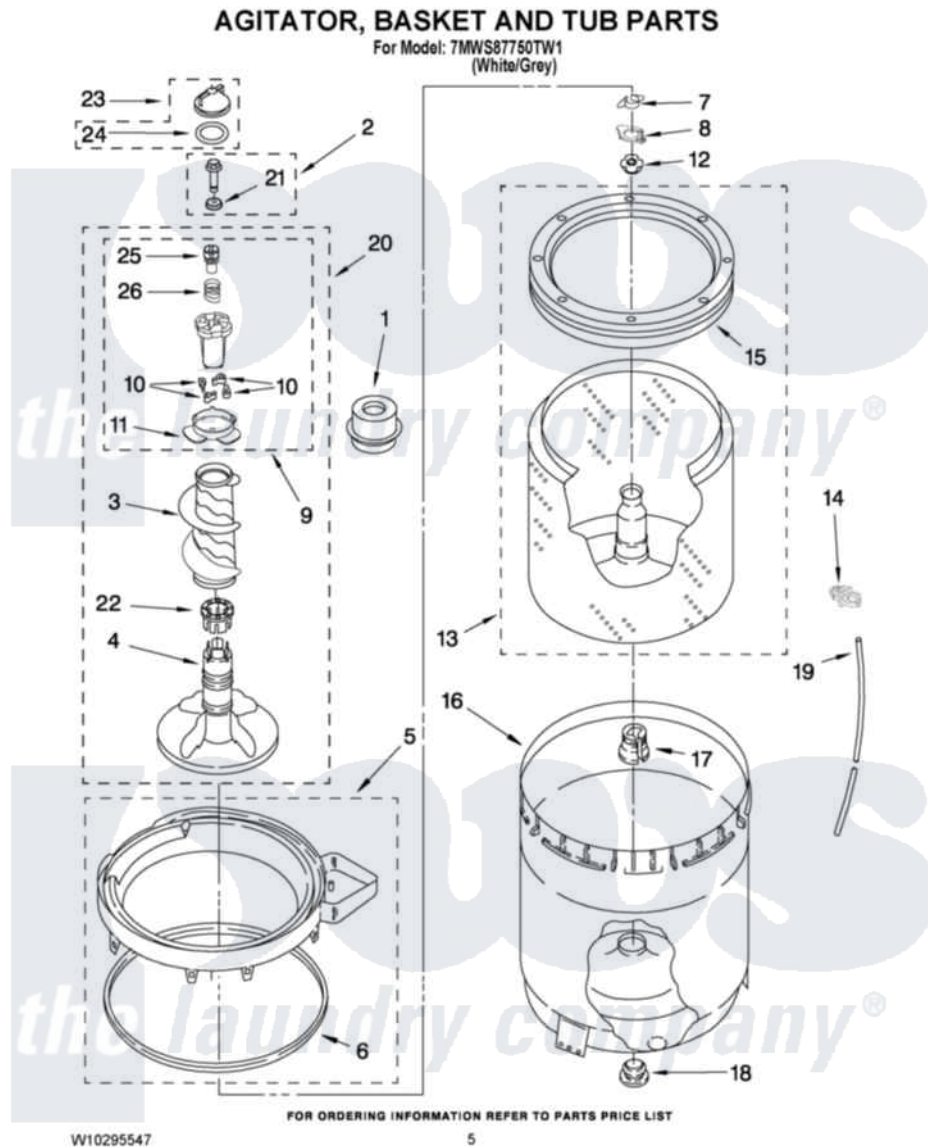

Whirlpool 7MWS87750TW1 03 - AGITATOR, BASKET AND TUB PARTS

Whirlpool Residential Whirlpool 7MWS87750TW1 Washer Parts Parts Diagram 03 - AGITATOR, BASKET AND TUB PARTS

[Click on the part number to view part](#)

Item	Original Part Number	Replaced By	Status	Part Description
1	8580006			Dispenser, Fabric Softener
2	358237			Screw And Washer
3	8054468			Auger, Agitator
4	8578209			Agitator, Complete Assembly
5	8528150	W10445870		Ring-Tub
6	3976308			Gasket, Tub Ring
7	3354845			Clip, Agitator
8	8543666			Washer, Agitator
9	8537434			Cam, Driven
10	3366877	80040		Dog-Agitator
11	8055141			Bearing-Driven Cam
12	21366			Nut, Spanner
13	8526017	W10389329		Clothes Container, Assembly
14	2219077			Clip, Pressure Switch Hose
15	387240			Ring, Balance
16	63849			Strain Relief, Power Cord

17	389140		Tub Block, Basket Drive
18	383727		Gasket, Centerpodt
19	3347780	353244	Hose, Pressure Switch
20	8578210		Agitator, Complete Assembly
21	3949550		Washer
22	8055228		Spacer, Thrust
23	3354733	W10074580	Cap, Barrier
24	W10072840		Fabric Softener
25	8533540		Retainer, Spring
26	8055140		Spring, Compression