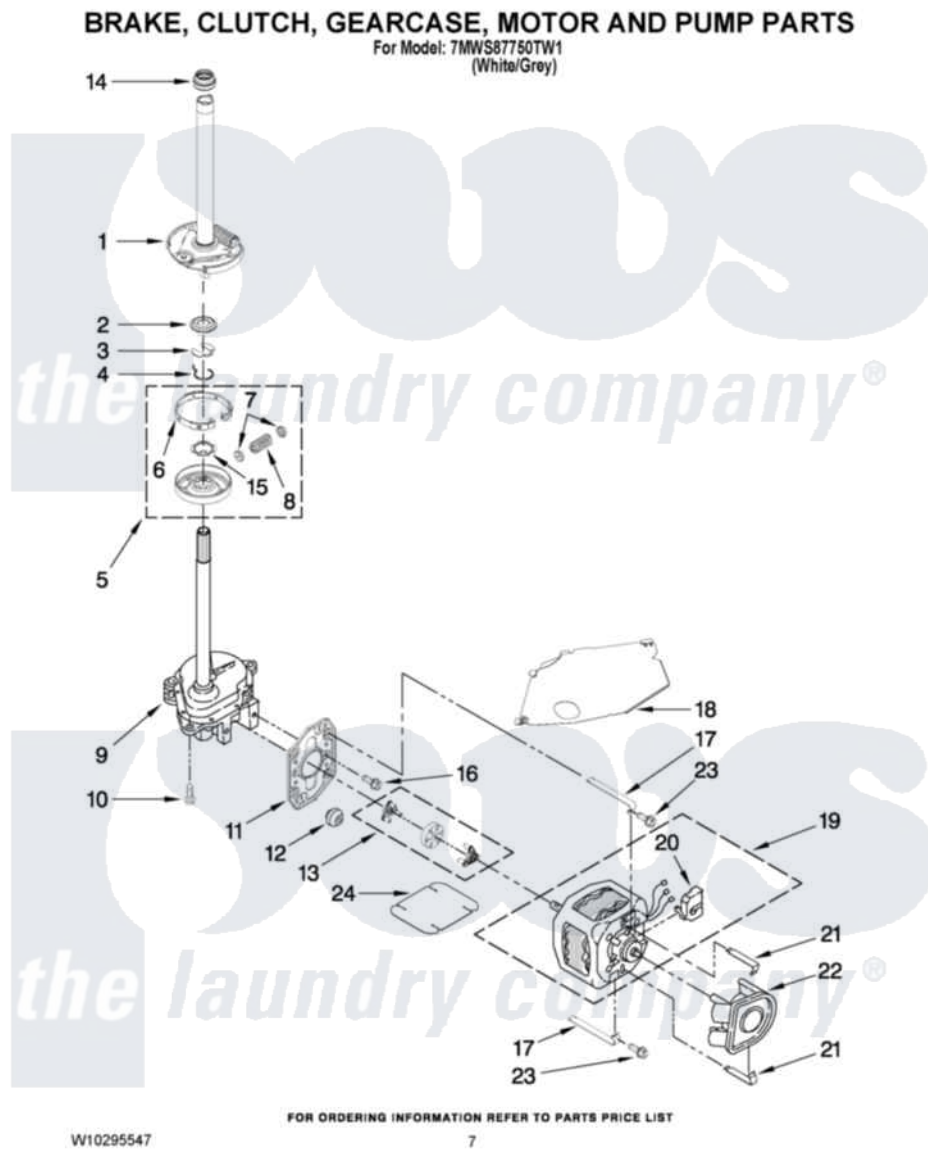

Whirlpool 7MWS87750TW1 04 - BRAKE, CLUTCH, GEARCASE, MOTOR AND PUMP PARTS

Whirlpool [Residential Whirlpool 7MWS87750TW1 Washer Parts](#) Parts Diagram 04 - BRAKE, CLUTCH, GEARCASE, MOTOR AND PUMP PARTS
Click on the part number to view part

Item	Original Part Number	Replaced By	Status	Part Description
1	388952	285792		Basketdrive
2	63292			Washer, Spin Tube Thrust
3	62697	W10080230		Ring, Spin Tube Support
4	63283	285353		Ring
5	3951311	285785		Clutch
6	3951308	285790		Lining
7	62646			Cap, Clutch Spring
8	3946792			Spring And Damper Assembly
9	8532118	3360629		Gearcase
10	3357334	3400516		Screw Anti-Rattle
11	62611			Plate, Motor Mount To Gearcase
12	62691			Grommet, Motor
13	3364003	285753A		Coupling
14	8577374			Seal, Centerpost

15	3355454		Clip, Main Drive
16	3400516		Screw Anti-Rattle
17	W10086010		Retainer, Motor
18	3362089		Shield, Tub To Motor
19	8528157	661600	Motor, Main Drive
20	3952056		Switch, Main Drive Motor
21	8546127		Retainer, Pump
22	3363394		Pump
23	3387485	273556	Screw, 10-16 X 5/8
24	3946532		Shield, Motor