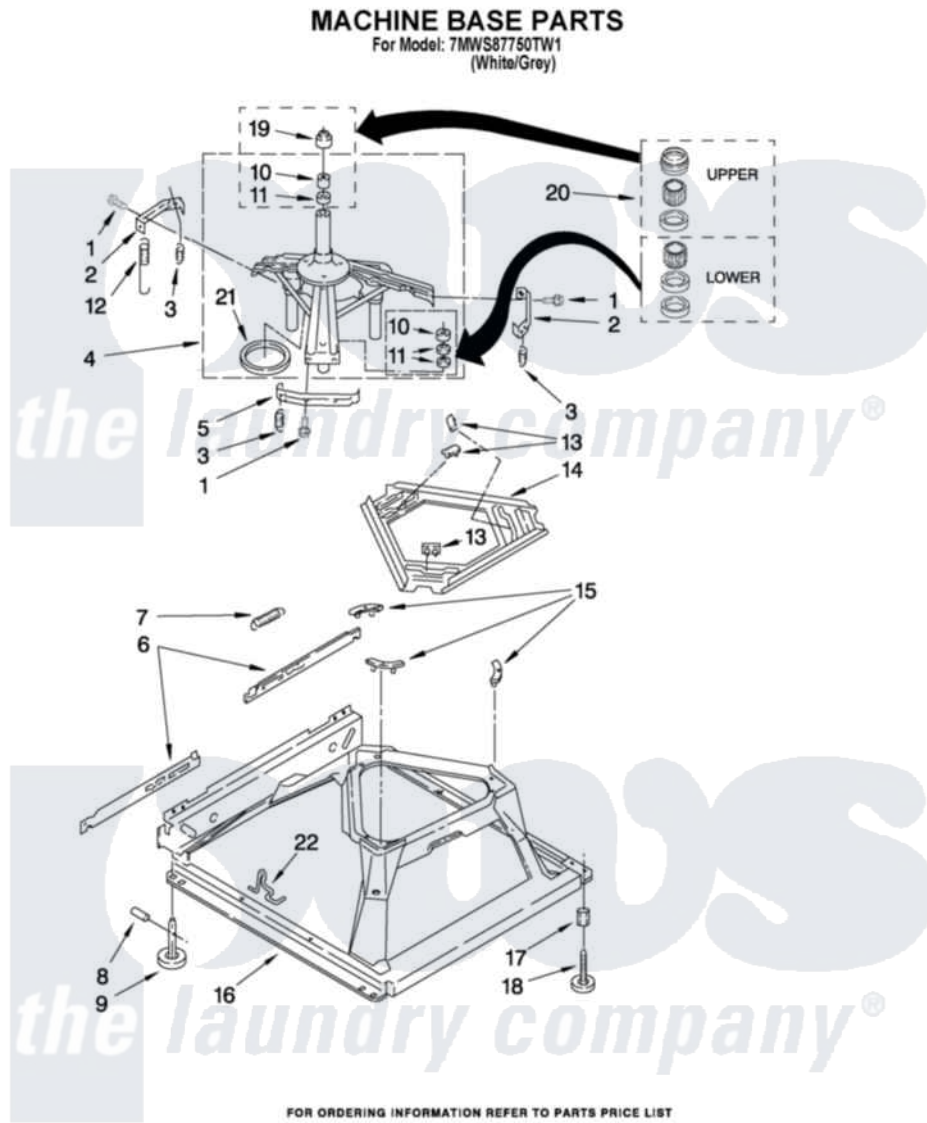

Whirlpool 7MWS87750TW1 05 - MACHINE BASE PARTS

8

W10295547

Whirlpool [Residential Whirlpool 7MWS87750TW1 Washer Parts](#) Parts Diagram 05 - MACHINE BASE PARTS
Click on the part number to view part

Item	Original Part Number	Replaced By	Status	Part Description
1	3400076			Screw, Bracket Mounting
2	64067			Bracket, Spring Outer
3	63907			Spring, Suspension
4	8575214	280184		Support
5	64065			Bracket, Spring Outer
6	63466			Link, Leveling Mechanism
7	62597	8316845		Spring
8	62837			Pin, Knurled
9	62596	285244		Feet-Leveling
10	8546455			Bearing, Centerpost
11	357409	359449		Seal, Agitator Shaft
12	W10250667			Spring, Counterweight
13	62568	285219		Pad
14	3946509			Plate, Suspension
15	3363660	285744		Pad
16	3946512	285771		Base

17	3359452	Nut, Lock
18	W10001130	Foot, Leveling
19	8577376	Seal, Centerpost
20	285203	Centerpost Bearing Kit
21	63134	Ring, Sound Deadening
22	W10145155	Retainer, Suspension Spring