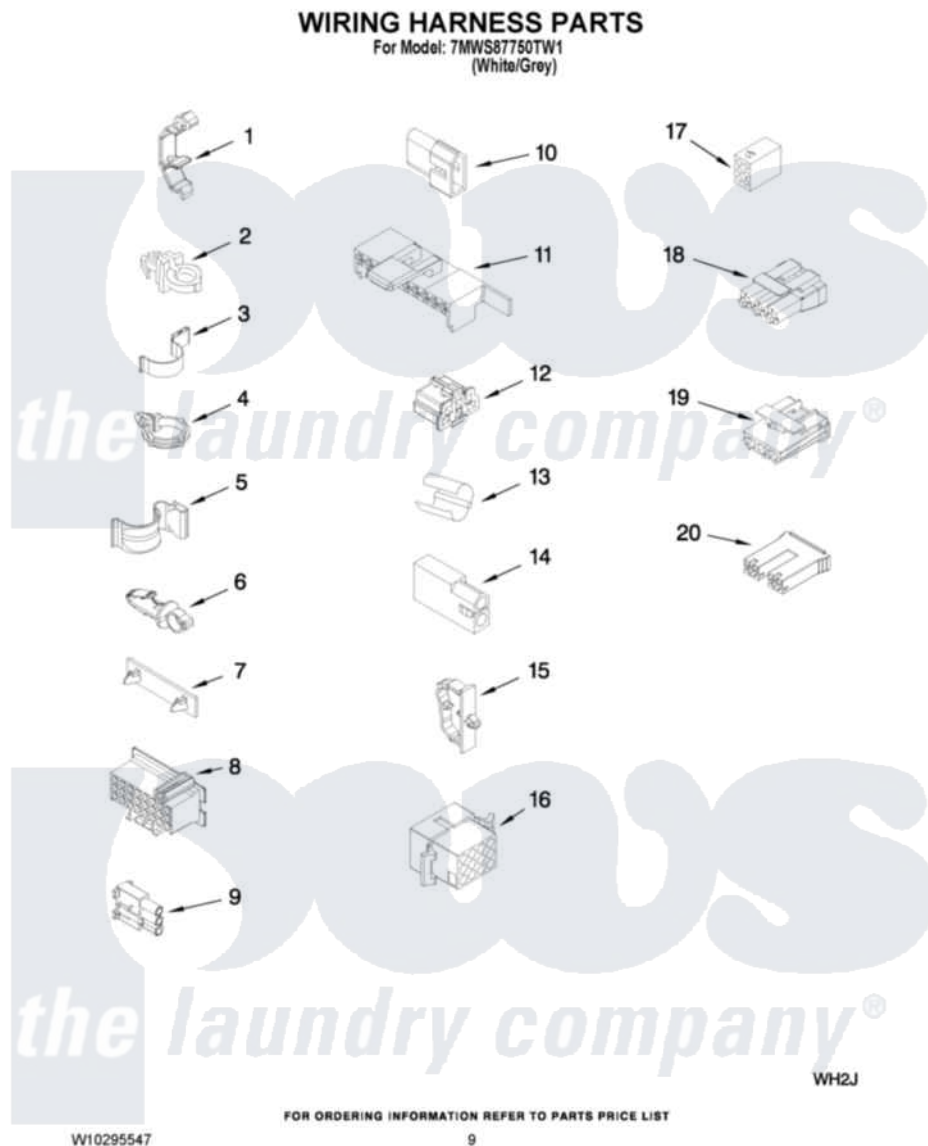

Whirlpool 7MWS87750TW1 06 - WIRING HARNESS PARTS

Whirlpool [Residential Whirlpool 7MWS87750TW1 Washer Parts](#) Parts Diagram 06 - WIRING HARNESS PARTS
Click on the part number to view part

Item	Original Part Number	Replaced By	Status	Part Description
1	3349557			Retainer, Harness
2	388498		Not Available	Clip, Harness
3	3347812	8528351		Clip
4	3352501	8559320		Restraint, Hose
5	90016			Clip, Pressure Switch Hose
6	3390496	8281256		Clip, Harness
7	389379			Retainer, Side To Feature Panel
8	3948614			Disconnect Block
"	352089			Timer, Block Disconnect
9	62889			Receptacle, Terminal
10	353424			Plug, Terminal
11	62505			Block, Disconnect
12	3347243			Block, Disconnect
13	63523			Harness, Protector
14	717252			Receptacle, Terminal
15	3352944			Clip, Harness

16	3390423		Not Available	Block, Disconnect (12-Way) (Timer) (Use Term. 94613)
17	3347730		Not Available	Receptacle, (6-Way) (Use Term. 94613)
18	3948617	2172937		Connector
19	3360056			Connector
20	3354925			Block, Connector
"	3354926			Block, Connector