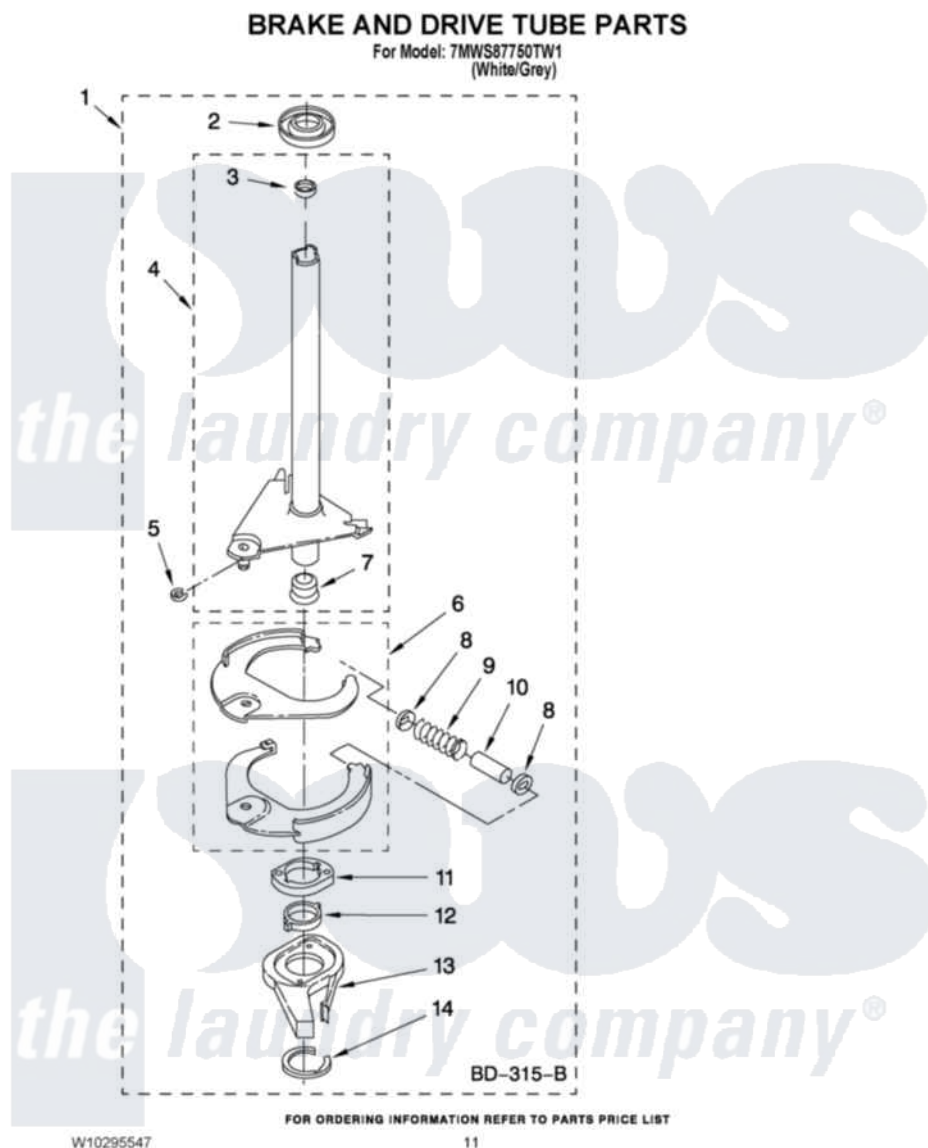

Whirlpool 7MWS87750TW1 07 - BRAKE AND DRIVE TUBE PARTS

Whirlpool [Residential Whirlpool 7MWS87750TW1 Washer Parts](#) Parts Diagram 07 - BRAKE AND DRIVE TUBE PARTS

[Click on the part number to view part](#)

Item	Original Part Number	Replaced By	Status	Part Description
1	388952	285792		Basketdrive
2	62658			Ring, Thrust
3	356427			Seal, Spin Pinion
4	64027	64208		Tube-Spin
5	64035	W10083190		Ring, Retaining
6	64232	285438		Shoe-Brake
7	62703	8546462		"T" Bearing, Spin Tube
8	3353956	285658		Sleeve
9	387806		Not Available	Spring, Brake
10	3355360	285658		Sleeve
11	661516	8546461		Cam, Brake Release
12	63022			Sleeve, Cam
13	64194	285790		Lining
14	90368	W10083200		Ring, Retaining
NI	285208			Lubricant