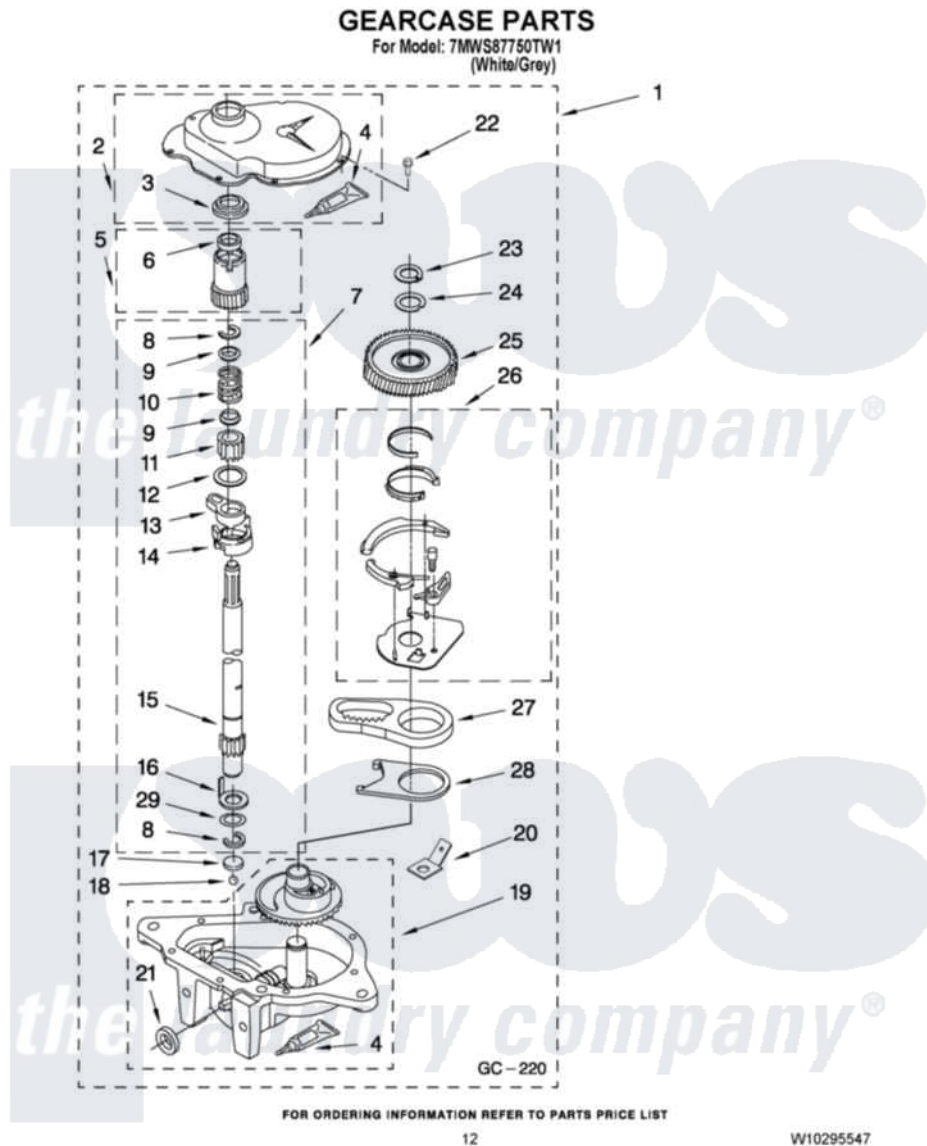

Whirlpool 7MWS87750TW1 08 - GEARCASE PARTS

Whirlpool [Residential Whirlpool 7MWS87750TW1 Washer Parts](#) Parts Diagram 08 - GEARCASE PARTS
Click on the part number to view part

Item	Original Part Number	Replaced By	Status	Part Description
1	8532118	3360629		Gearcase
2	285202			Cover, Gearcase
3	3349985			Seal, Gearcase Cover
4	285195			Sealer Sealer, Gasket
5	63320	285362		Gear and Pinion
6	356427			Seal, Spin Pinion
7	389387			Shaft, Agitator
8	90369		Not Available	Ring, Retaining (2)
9	62677			Retainer, Spring
10	62676			Spring, Agitator
11	63273	285509		Shaft, Agitator
12	62619			Washer, Agitator Gear
13	62580	285206		Cam-Agitator
14	62581	285206		Cam-Agitator
15	285509			Shaft, Agitator
16	62618			Washer, Cam Thrust

17	16018	285205	Bearing
18	85529	285205	Bearing
19	389230	285515	Gearcase
20	3949116	Not Available	BLOCK TAB, TERMINAL
21	285352		Seal Kit, Thrust Plug
22	3351614		Screw, Gearcase Cover Mounting
23	3362552	285765	Ring-Retrn
24	285735	285766	Washer Kit, Thrust
25	62570	285362	Gear and Pinon
26	388253	999516	Shelf-Glas
27	3349296	8546456	Rack, Connecting
28	62621		Actuator, Shift
29	388815		Washer, Intermediate 1 3976263 Miscellaneous Parts Bag 2 3976300 Washer, Inlet Hose 3 3366913 Clamp, Hose