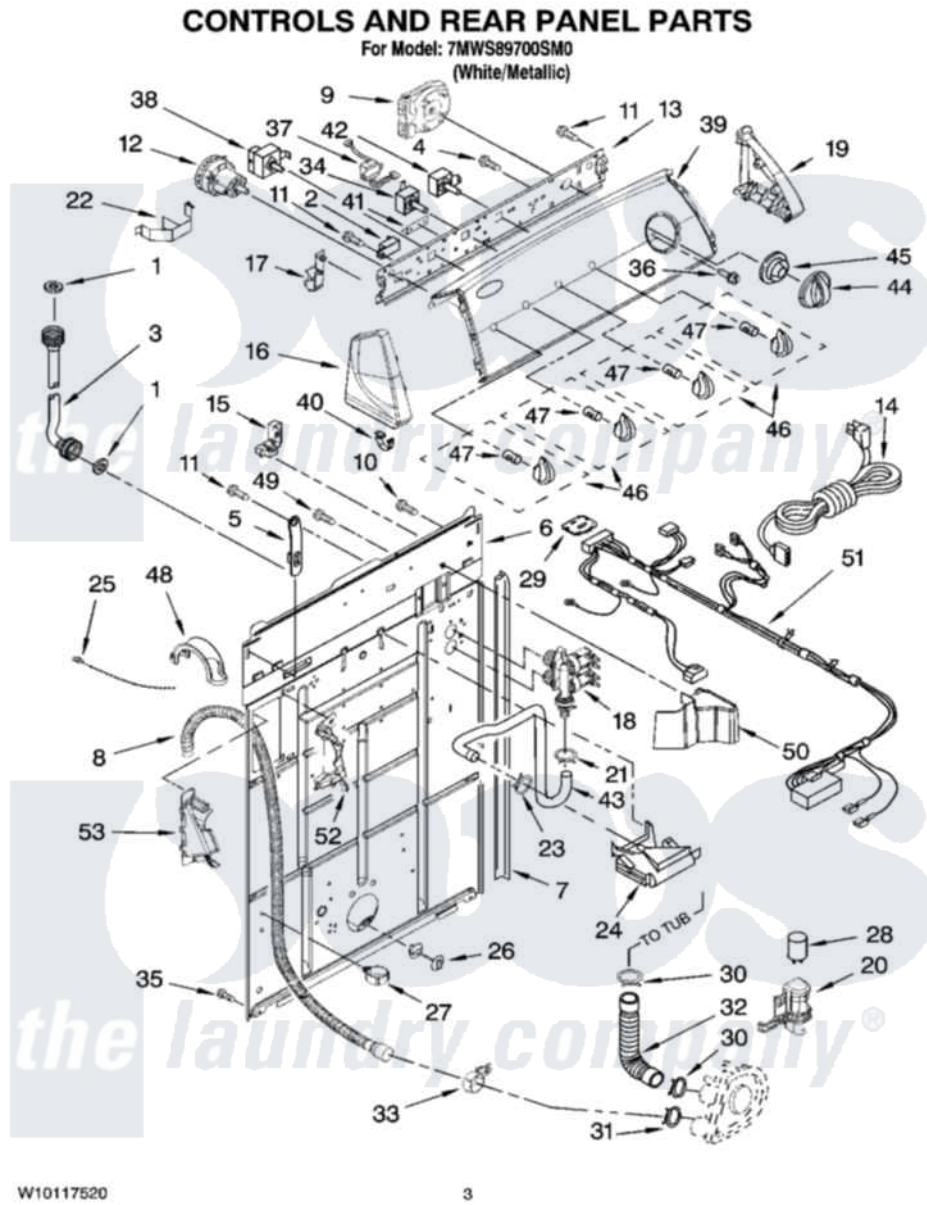

Whirlpool 7MWS89700SM0 02 - CONTROLS AND REAR PANEL PARTS

Whirlpool [Residential Whirlpool 7MWS89700SM0 Washer Parts](#) Parts Diagram 02 - CONTROLS AND REAR PANEL PARTS

[Click on the part number to view part](#)

Item	Original Part Number	Replaced By	Status	Part Description
1	3976300	16123		Washer Inlet-Hose Miscellaneous Parts Must be Ordered Separately.
2	694419			Mini-Buzzer
3	8571377	89503		Hose-Inlet
"	8571378	89503		Hose-Inlet
4	3400073			Screw, Ground
5	8568314			Strap, Console
6	8318015			Panel, Rear
7	62747			Pad, Rear Panel
8	8559373	W10096921		Drain Hose Assembly
9	3955765			Timer, Control
10	3351614			Screw, Gearcase Cover Mounting
11	90767			Screw, 8A X 3/8 HeX Washer Head Tapping
12	3366845	W10339326		Switch-WL

13	8566003		Bracket, Control
14	W10115689		Cord, Power
15	3952821	285777	Relief-Str
16	8565957		Cap, End
17	8317975		Restraint, Harness
18	3979347	3979346	Valve, Water Inlet And Thermistor Assembly
19	8565954		Cap, End
20	8318046		Clip, Capacitor
21	301958	596669	Clamp, Manifold
22	8055003		Clip, Harness And Pressure Switch
23	370450	596669	Clamp, Manifold
24	387606	3360977	Break-Vac
25	3347868	W10339879	Tie, Cable
26	8519200		Support, Rear Panel
27	8541667		Clamp, Hose
28	8572720		Capacitor, Motor Start
29	3407173		Control, Atc
30	3363366	616099	Clamp
31	8317496	285655	Clamp, Hose
32	3951449	285871	Hose
33	8541668		Clamp, Hose
34	3950356		Switch, Rotary
35	62863	3390631	Screw, 10-16 X 3/8
36	3400818		Screw, Timer Mounting
37	3407174		Transformer
38	3955774	W10168360	Switch, Water Temperature
39	W10096796		Panel, Console
40	8312709		Clip-Console
41	8316039		Shield, Atc
42	3956080		Switch, Rotary
43	8317974	8317926	Hose, Vacuum Break
44	8566022		Knob, Timer
45	8566018		Dial,
46	8565944		Knob, Control
47	8536939		Clip, Knob
48	8577378		U-Bend, Drain Hose
49	9740848		Screw, Mixing Valve Mounting
50	8314879		Shield, Inlet Valve
51	W10066870		Harness, Wiring
52	8541669		Bucket, Drain Hose
53	8541658		Bucket, Drain Hose