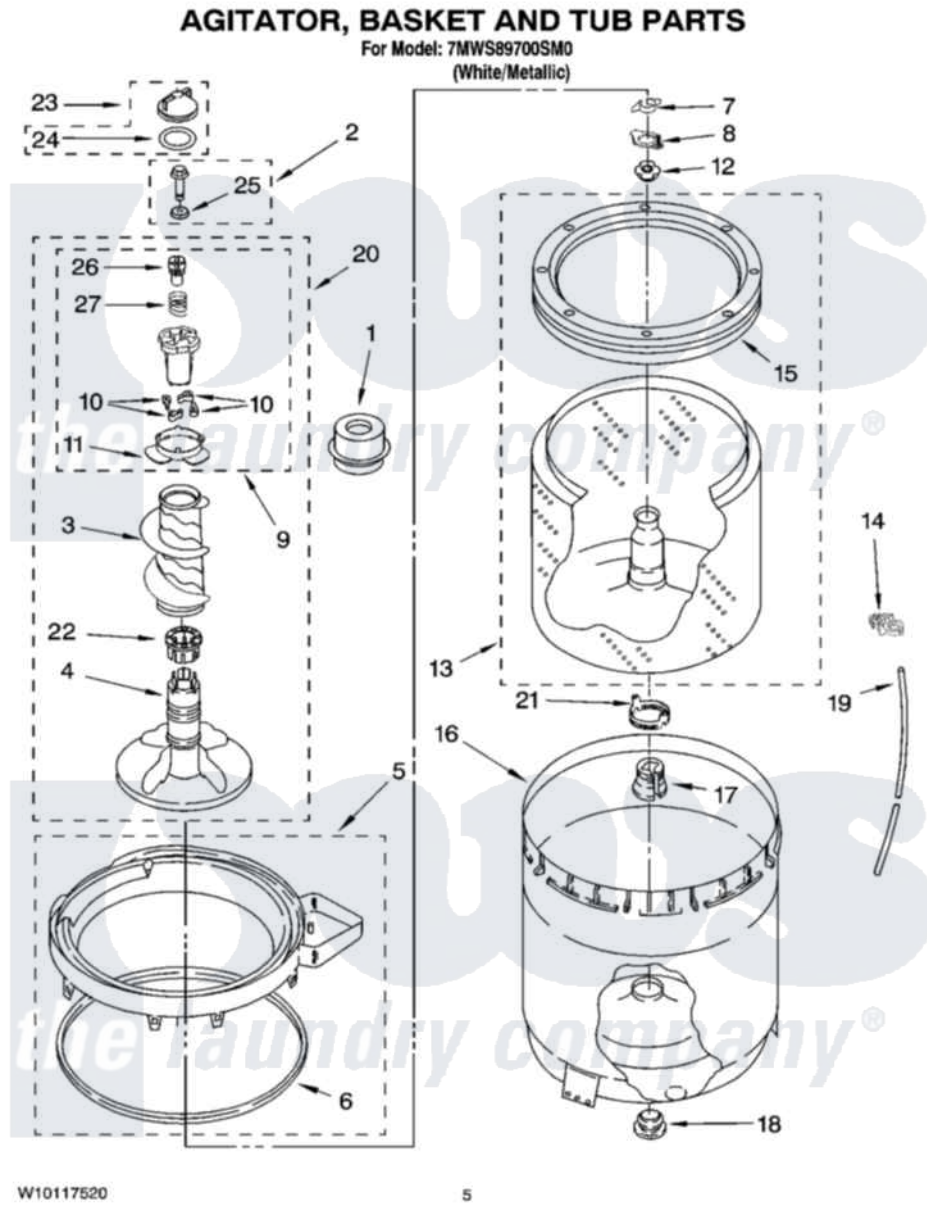

Whirlpool 7MWS89700SM0 03 - AGITATOR, BASKET AND TUB PARTS

W10117520

5

Whirlpool [Residential Whirlpool 7MWS89700SM0 Washer Parts](#) Parts Diagram 03 - AGITATOR, BASKET AND TUB PARTS

[Click on the part number to view part](#)

Item	Original Part Number	Replaced By	Status	Part Description
1	8580006			Dispenser, Fabric Softener
2	358237			Screw And Washer
3	8054468			Auger, Agitator
4	8578209			Agitator, Complete Assembly
5	8528150	W10445870		Ring-Tub
6	3976308			Gasket, Tub Ring
7	3354845			Clip, Agitator
8	8543666			Washer, Agitator
9	8537434			Cam, Driven
10	3366877	80040		Dog-Agitator
11	8055141			Bearing-Driven Cam
12	21366			Nut, Spanner
13	8526016	W10389328		Clothes Container, Assembly
14	2219077			Clip, Pressure Switch Hose
15	8519788	387240		Ring, Balance
16	63849			Strain Relief, Power Cord

17	389140		Tub Block, Basket Drive
18	383727		Gasket, Centerpod
19	3347780	353244	Hose, Pressure Switch
20	8578210		Agitator, Complete Assembly
21	8577198		Filter, Lint
22	8055228		Spacer, Thrust
23	3354733	W10074580	Cap, Barrier
24	3348855	W10072840	Fabric Softener
25	3949550		Washer
26	8533540		Retainer, Spring
27	8055140		Spring, Compression