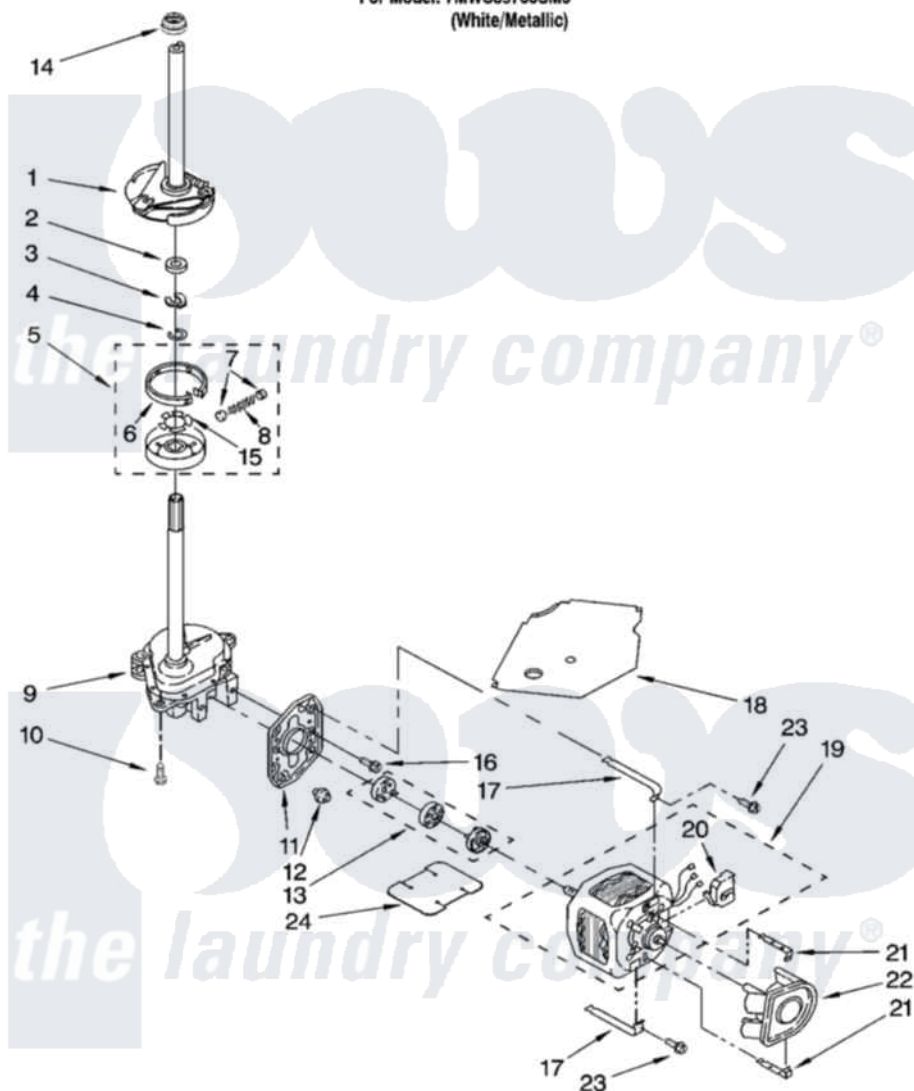

Whirlpool 7MWS89700SM0 04 - BRAKE, CLUTCH, GEARCASE, MOTOR AND PUMP PARTS

BRAKE, CLUTCH, GEARCASE, MOTOR AND PUMP PARTS

For Model: 7MWS89700SM0
(White/Metallic)

W10117520

7

Whirlpool [Residential Whirlpool 7MWS89700SM0 Washer Parts](#) Parts Diagram 04 - BRAKE, CLUTCH, GEARCASE, MOTOR AND PUMP PARTS

[Click on the part number to view part](#)

Item	Original Part Number	Replaced By	Status	Part Description
1	388952	285792		Basketdrive
2	63292			Washer, Spin Tube Thrust
3	62697	W10080230		Ring, Spin Tube Support
4	63283	285353		Ring
5	3951311	285785		Clutch
6	3951308	285790		Lining
7	62646			Cap, Clutch Spring
8	3946792			Spring And Damper Assembly
9	8532118	3360629		Gearcase
10	3357334	3400516		Screw Anti-Rattle
11	62611			Plate, Motor Mount To Gearcase
12	62691			Grommet, Motor
13	3364003	285753A		Coupling
14	8577374			Seal, Centerpost

15	3355454		Clip, Main Drive
16	3400516		Screw Anti-Rattle
17	3349637	W10086010	Retainer, Motor
18	3362089		Shield, Tub To Motor
19	8578885	8529936	Motor, Main Drive
20	8529896		Switch, Main Drive Motor
21	8546127		Retainer, Pump
22	3363394		Pump
23	3387485	273556	Screw, 10-16 X 5/8
24	8316060		Shield, Tub To Motor