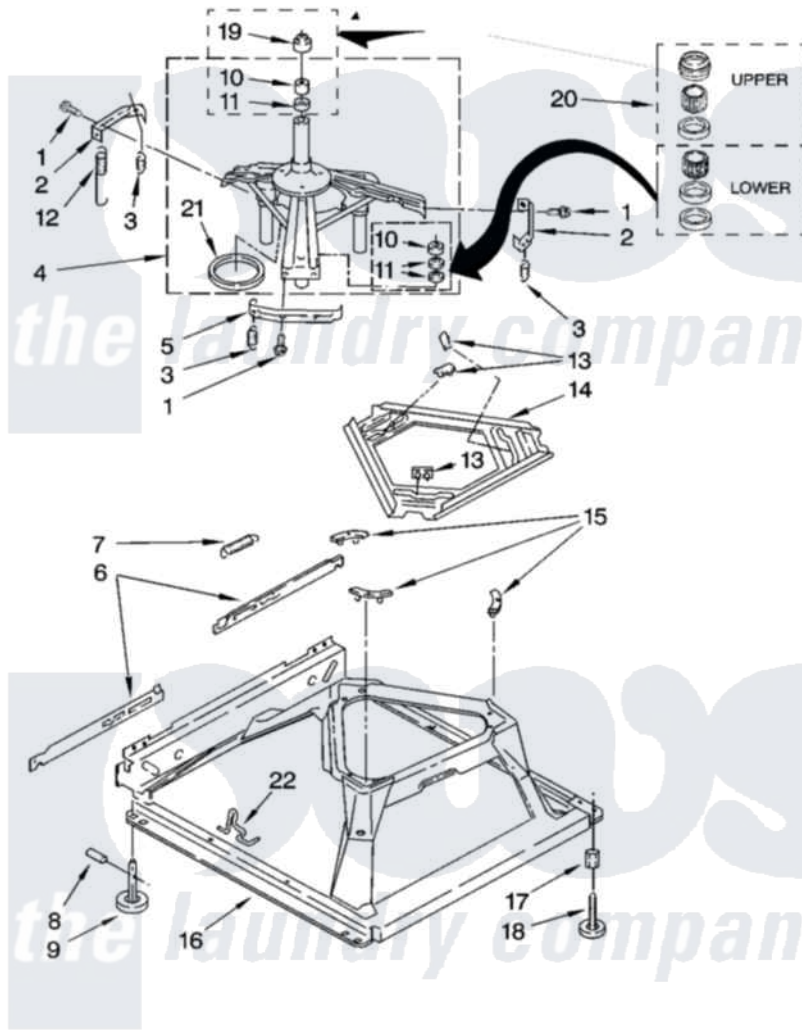

# Whirlpool 7MWS89700SM0 05 - MACHINE BASE PARTS

## MACHINE BASE PARTS

For Model: 7MWS89700SM0  
(White/Metallic)

8

W10117520

Whirlpool [Residential Whirlpool 7MWS89700SM0 Washer Parts](#) Parts Diagram 05 - MACHINE BASE PARTS  
Click on the part number to view part

Item	Original Part Number	Replaced By	Status	Part Description
1	<a href="#">3400076</a>			Screw, Bracket Mounting
2	<a href="#">64067</a>			Bracket, Spring Outer
3	<a href="#">63907</a>			Spring, Suspension
4	8575214	<a href="#">280184</a>		Support
5	<a href="#">64065</a>			Bracket, Spring Outer
6	<a href="#">63466</a>			Link, Leveling Mechanism
7	62597	<a href="#">8316845</a>		Spring
8	<a href="#">62837</a>			Pin, Knurled
9	62596	<a href="#">285244</a>		Feet-Leveling
10	<a href="#">8546455</a>			Bearing, Centerpost
11	357409	<a href="#">359449</a>		Seal, Agitator Shaft
12	8318050	<a href="#">285901</a>		Spring
13	62568	<a href="#">285219</a>		Pad
14	<a href="#">3946509</a>			Plate, Suspension
15	3363660	<a href="#">285744</a>		Pad
16	3946512	<a href="#">285771</a>		Base

17	<a href="#">3359452</a>	Nut, Lock
18	<a href="#">W10001130</a>	Foot, Leveling
19	<a href="#">8577376</a>	Seal, Centerpost
20	<a href="#">285203</a>	Centerpost Bearing Kit
21	<a href="#">63134</a>	Ring, Sound Deadening
22	63806	<a href="#">W10145155</a> Retainer, Suspension Spring