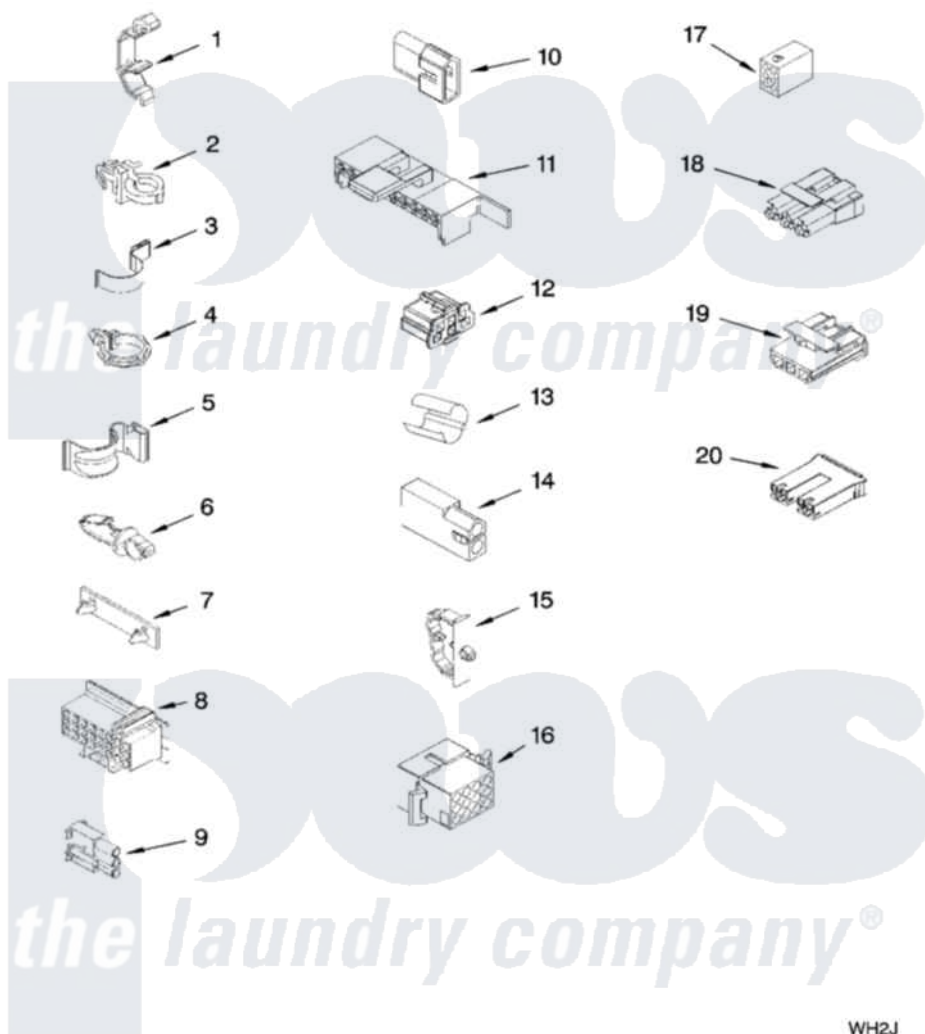

Whirlpool 7MWS89700SM0 06 - WIRING HARNESS PARTS

WIRING HARNESS PARTS

For Model: 7MWS89700SM0
(White/Metallic)

W10117520

9

Whirlpool [Residential Whirlpool 7MWS89700SM0 Washer Parts](#) Parts Diagram 06 - WIRING HARNESS PARTS
Click on the part number to view part

Item	Original Part Number	Replaced By	Status	Part Description
1	3349557			Retainer, Harness
2	388498		Not Available	Clip, Harness
3	3347812	8528351		Clip
4	3352501	8559320		Restraint, Hose
5	90016			Clip, Pressure Switch Hose
6	3390496	8281256		Clip, Harness
7	389379			Retainer, Side To Feature Panel
8	3948614			Disconnect Block
"	352089			Timer, Block Disconnect
9	62889			Receptacle, Terminal
10	353424			Plug, Terminal
11	62505			Block, Disconnect
12	3347243			Block, Disconnect
13	63523			Harness, Protector
14	717252			Receptacle, Terminal
15	3352944			Clip, Harness

16	3390423		Not Available	Block, Disconnect (12-Way) (Timer) (Use Term. 94613)
17	3347730		Not Available	Receptacle, (6-Way) (Use Term. 94613)
18	3948617	2172937		Connector
19	3360056			Connector
20	3354925			Block, Connector
"	3354926			Block, Connector