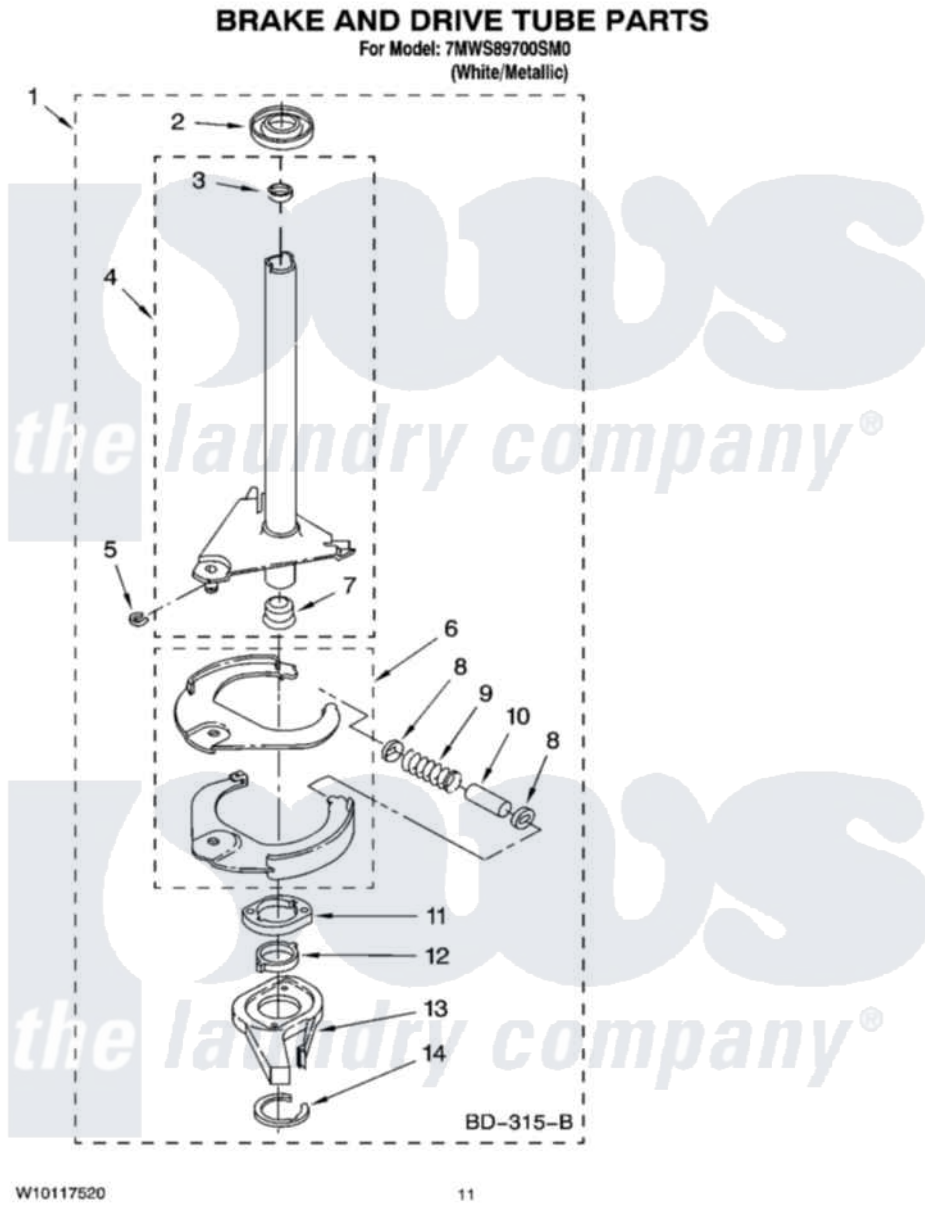

Whirlpool 7MWS89700SM0 07 - BRAKE AND DRIVE TUBE PARTS

Whirlpool Residential Whirlpool 7MWS89700SM0 Washer Parts Parts Diagram 07 - BRAKE AND DRIVE TUBE PARTS
Click on the part number to view part

Item	Original Part Number	Replaced By	Status	Part Description
1	388952	285792		Basketdrive
2	62658			Ring, Thrust
3	356427			Seal, Spin Pinion
4	64027	64208		Tube-Spin
5	64035	W10083190		Ring, Retaining
6	64232	285438		Shoe-Brake
7	62703	8546462		"T" Bearing, Spin Tube
8	3353956	285658		Sleeve
9	387806		Not Available	Spring, Brake
10	3355360	285658		Sleeve
11	661516	8546461		Cam, Brake Release
12	63022			Sleeve, Cam
13	64194	285790		Lining
14	90368	W10083200		Ring, Retaining
"	BLANK		Not Available	Following Parts Not Illustrated
"	285208			Lubricant