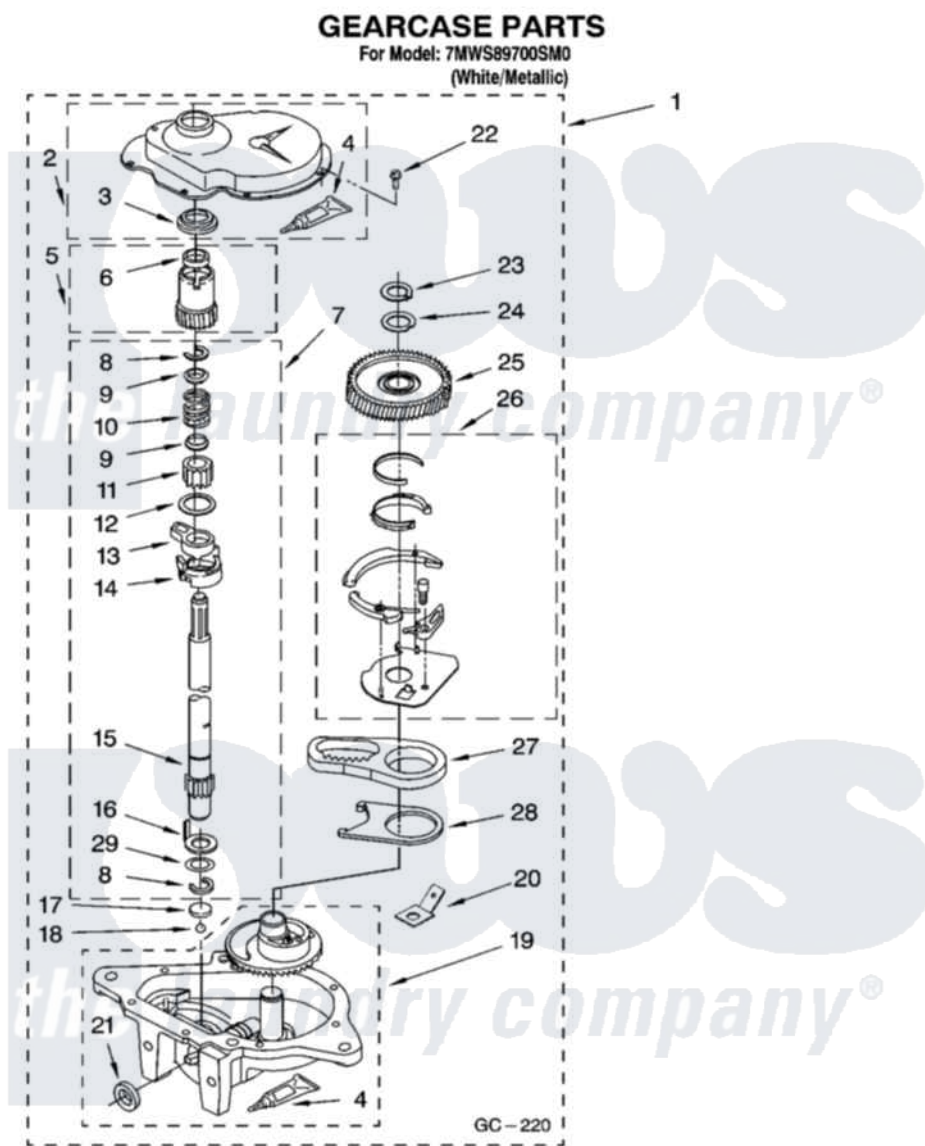

**Whirlpool 7MWS89700SM0 08 - GEARCASE PARTS, OPTIONAL PARTS
(NOT INCLUDED)**

12

W10117520

Whirlpool Residential Whirlpool 7MWS89700SM0 Washer Parts Parts Diagram 08 - GEARCASE PARTS, OPTIONAL PARTS (NOT INCLUDED)

Click on the part number to view part

Item	Original Part Number	Replaced By	Status	Part Description
1	8532118	3360629		Gearcase
2	285202			Cover, Gearcase
3	3349985			Seal, Gearcase Cover
4	285195			Sealer Sealer, Gasket
5	63320	285362		Gear and Pinion
6	356427			Seal, Spin Pinion
7	389387			Shaft, Agitator
8	90369		Not Available	Ring, Retaining (2)
9	62677			Retainer, Spring
10	62676			Spring, Agitator
11	63273	285509		Shaft, Agitator
12	62619			Washer, Agitator Gear
13	62580	285206		Cam-Agitator
14	62581	285206		Cam-Agitator
15	285509			Shaft, Agitator

16	62618		Washer, Cam Thrust
17	16018	285205	Bearing
18	85529	285205	Bearing
19	389230	285515	Gearcase
20	3949116	Not Available	BLOCK TAB, TERMINAL
21	285352		Seal Kit, Thrust Plug
22	3351614		Screw, Gearcase Cover Mounting
23	3362552	285765	Ring-Retrn
24	285735	285766	Washer Kit, Thrust
25	62570	285362	Gear and Pinon
26	388253	999516	Shelf-Glas
27	3349296	8546456	Rack, Connecting
28	62621		Actuator, Shift
29	388815		Washer, Intermediate 1 3976263 Miscellaneous Parts Bag 2 3976300 Washer, Inlet Hose 3 3366913 Clamp, Hose
	72017		Paint, Touch-Up
"	350938		Paint, Pressurized Spray B
"	350930		Paint, Pressurized Spray B
"	799344		Paint, Touch-Up)
"	BLANK	Not Available	OIL
"	350572		Oil
"	BLANK	Not Available	LUBRICANT
"	285208		Lubricant
"	BLANK	Not Available	SEALER
"	285195		Sealer Sealer, Gasket
"	BLANK	Not Available	ACCESSORY PARTS
"	367031		Water System Parts
"	280129	280129A	Break-Sphn
"	280130	280130A	Adapter
"	280131	40922	Hose