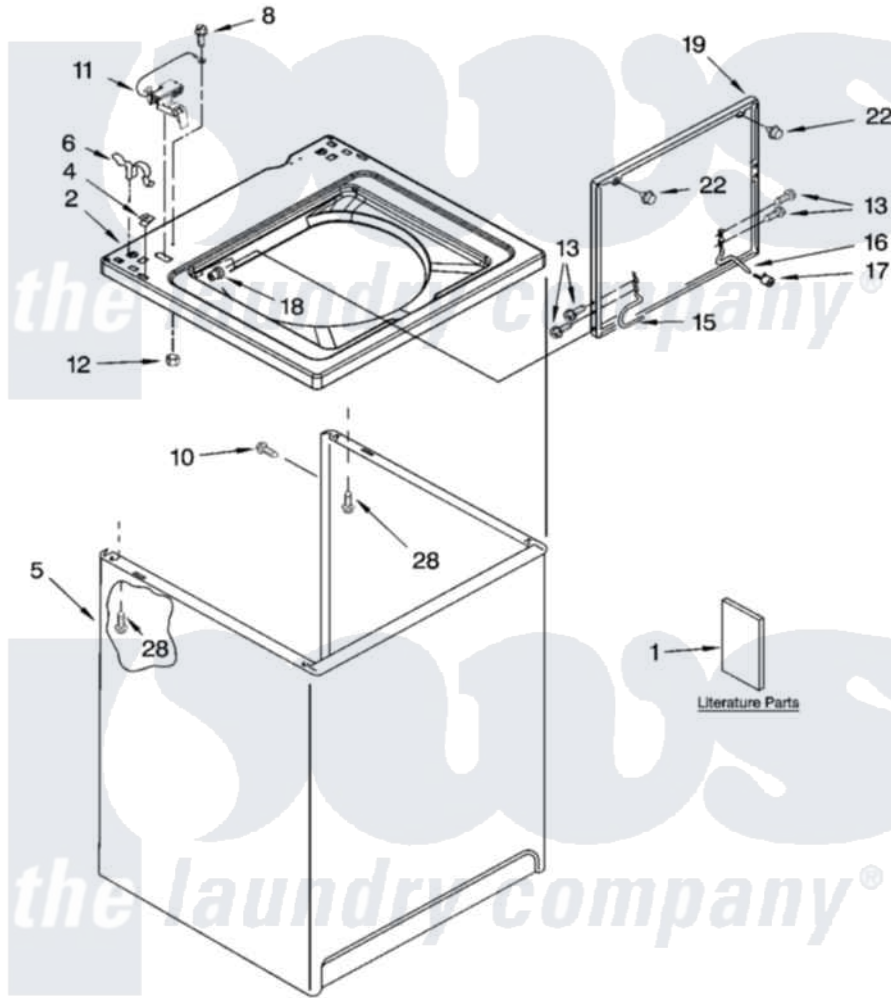

Whirlpool 7MWT73500SQ0 01 - TOP AND CABINET PARTS

TOP AND CABINET PARTS

For Model: 7MWT73500SQ0
(Designer White)

AUTOMATIC
WASHER

5-06 Litho in U.S.A. (cre)

1

Part No. 8181317

Whirlpool [Residential Whirlpool 7MWT73500SQ0 Washer Parts](#) Parts Diagram 01 - TOP AND CABINET PARTS
Click on the part number to view part

Item	Original Part Number	Replaced By	Status	Part Description
1	W10071230		Not Available	Installation Instructions
"	8539806		Not Available	Use & Care Guide
"	8558663		Not Available	Feature Sheet
"	8316580		Not Available	Energy Guide
"	8542049		Not Available	Wiring Diagram
2	8541621			Top
4	357213			Nut, Push-In
5	63128			Cabinet
6	62780			Clip, Top And Cabinet And Rear Panel
8	3351614			Screw, Gearcase Cover Mounting
10	3357011	308685		Side Trim)
11	8318084			Switch, Lid
12	8533959	680762		Nut
13	3351355	W10119828		Screw, Lid Hinge Mounting
15	8318088			Hinge, Lid

16	54583		Hinge, Lid
17	19119		Bumper, Lid Hinge
18	21258		Bearing, Lid Hinge
19	8541774	W1019385Z	Lid
22	9724509		Bumper, Lid
28	3390631		Screw, 10-16 X 3/8