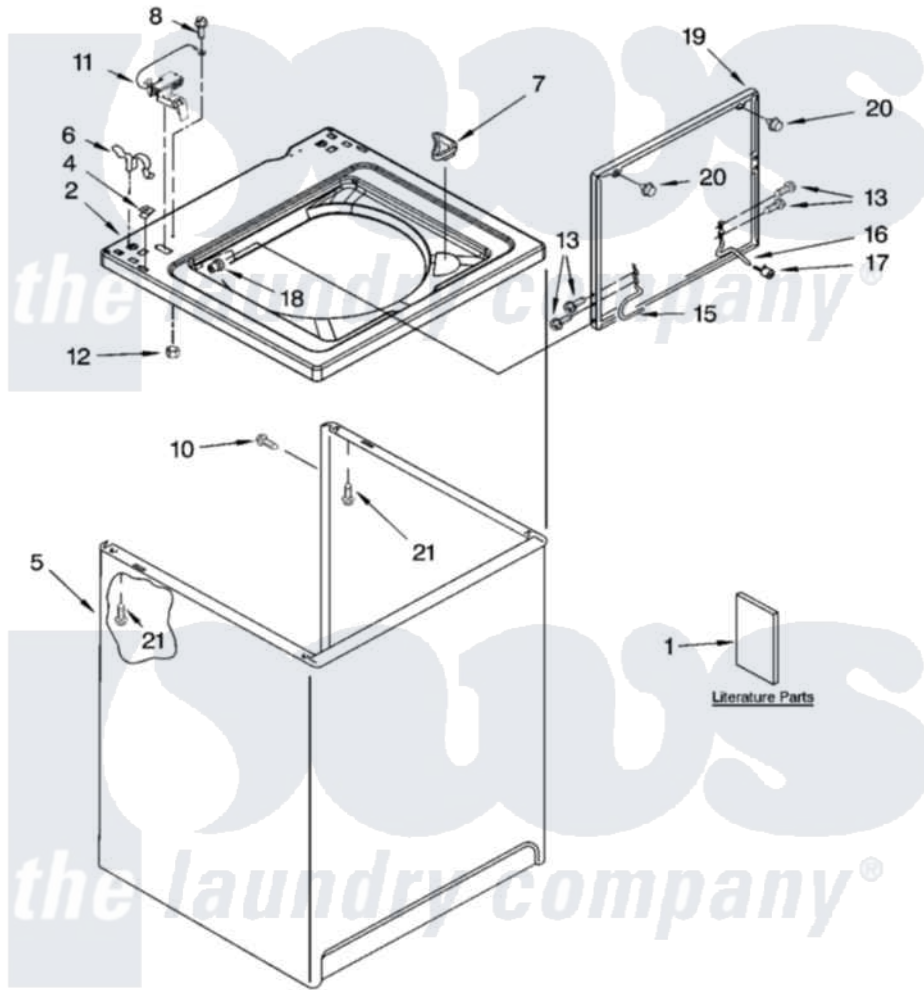

# Whirlpool 7MWT73520ST0 01 - TOP AND CABINET PARTS

## TOP AND CABINET PARTS

For Models: 7MWT73520SQ0, 7MWT73520ST0  
(White) (Biscuit)

AUTOMATIC  
WASHER

6-06 Litho in U.S.A. (ebk)

1

Part No. 8181296

Whirlpool [Residential Whirlpool 7MWT73520ST0 Washer Parts](#) Parts Diagram 01 - TOP AND CABINET PARTS  
Click on the part number to view part

Item	Original Part Number	Replaced By	Status	Part Description
1	W10071220		Not Available	Installation Instructions
"	8558665		Not Available	Feature Sheet
"	8539806		Not Available	Use & Care Guide
"	8577155		Not Available	Energy Guide
"	8542379		Not Available	Wiring Diagram
2	<a href="#">8541617</a>			Top
"	<a href="#">8541619</a>			Top
4	<a href="#">357213</a>			Nut, Push-In
5	<a href="#">63128</a>			Cabinet
"	<a href="#">3954777</a>			Cabinet
6	<a href="#">62780</a>			Clip, Top And Cabinet And Rear Panel
7	<a href="#">3362952</a>			Dispenser, Bleach
8	<a href="#">3351614</a>			Screw, Gearcase Cover Mounting
10	3357011	<a href="#">308685</a>		Side Trim )
11	<a href="#">8318084</a>			Switch, Lid