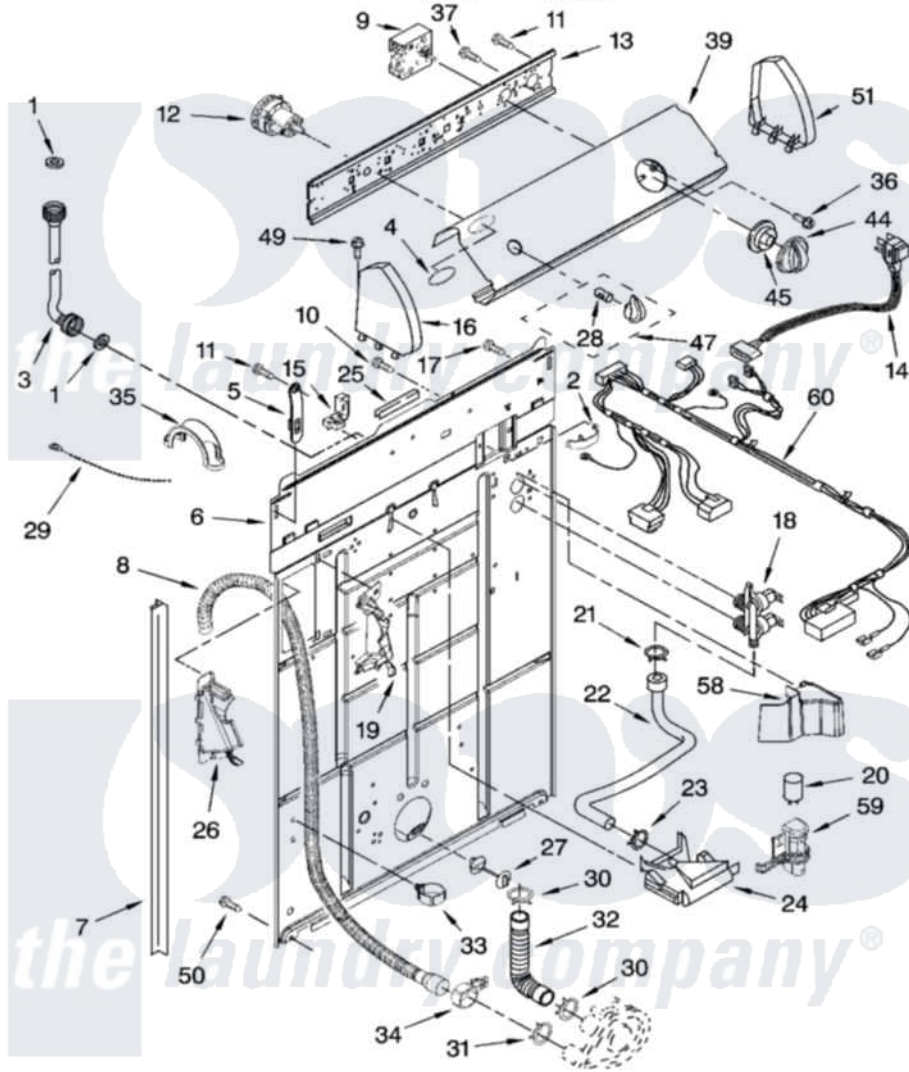

Whirlpool 7MWT73520ST0 02 - CONTROLS AND REAR PANEL PARTS

CONTROLS AND REAR PANEL PARTS

For Models: 7MWT73520SQ0, 7MWT73520ST0
(White) (Biscuit)

8181296

3

Whirlpool [Residential Whirlpool 7MWT73520ST0 Washer Parts](#) Parts Diagram 02 - CONTROLS AND REAR PANEL PARTS

[Click on the part number to view part](#)

Item	Original Part Number	Replaced By	Status	Part Description
1	3976300	16123		Washer Inlet-Hose Miscellaneous Parts Must be Ordered Separately.
2	3349557			Retainer, Harness
3	8571377	89503		Hose-Inlet
4	3400985			Medallion
5	8568314			Strap, Console
6	8541686			Panel, Rear
7	62747			Pad, Rear Panel
8	8559373	W10096921		Drain Hose Assembly
9	8542377			Timer, Control
10	9740848			Screw, Mixing Valve Mounting
11	90767			Screw, 8A X 3/8 HeX Washer Head Tapping
12	3366848	W10339229		Switch-WL
13	3948814			Bracket, Control
14	8559419			Cord, Power