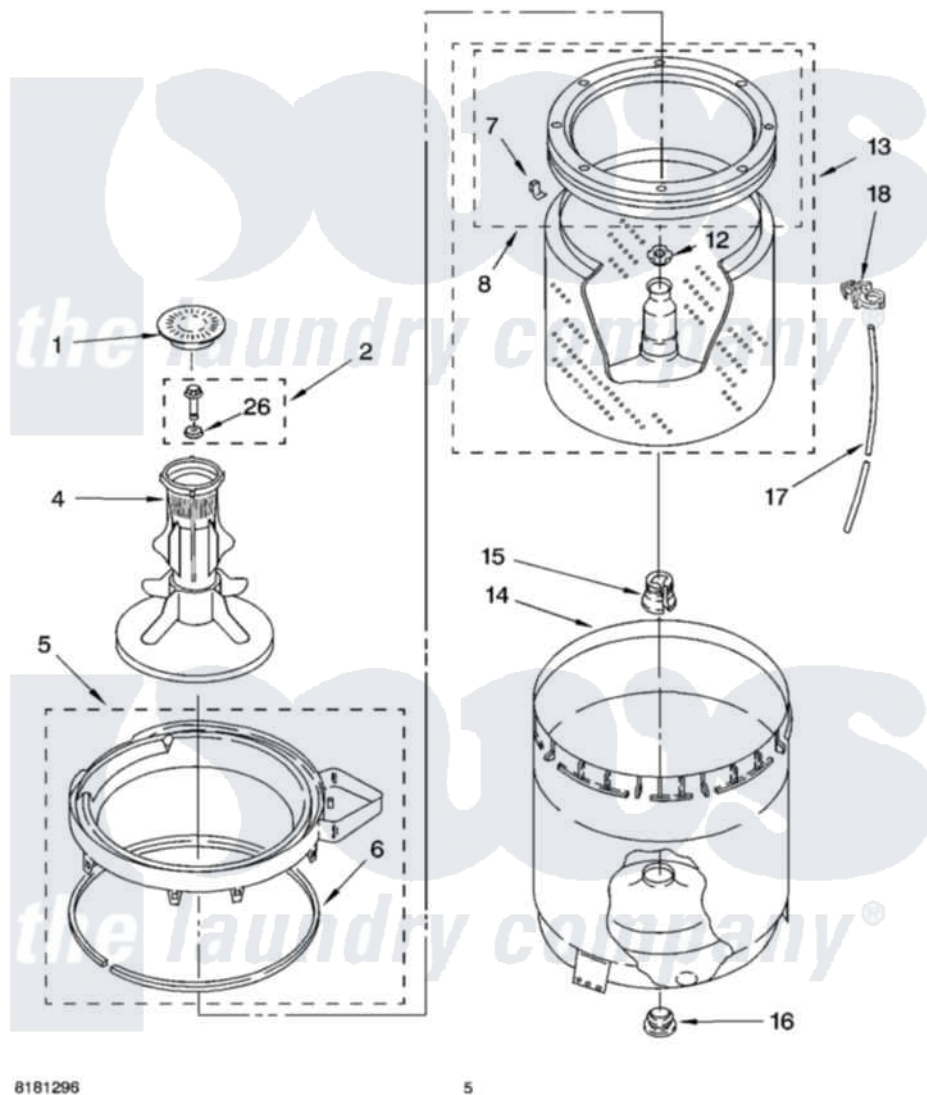

Whirlpool 7MWT73520ST0 03 - AGITATOR, BASKET AND TUB PARTS

AGITATOR, BASKET AND TUB PARTS

For Models: 7MWT73520SQ0, 7MWT73520ST0
(White) (Biscuit)

8181296

5

Whirlpool [Residential Whirlpool 7MWT73520ST0 Washer Parts](#) Parts Diagram 03 - AGITATOR, BASKET AND TUB PARTS

[Click on the part number to view part](#)

Item	Original Part Number	Replaced By	Status	Part Description
1	3352483			Cap, Agitator
2	358237			Screw And Washer
4	63377			Agitator
5	3360611			Tub Ring And Gasket Assembly
6	3359586			Gasket, Tub Ring
7	8519815			Clip, Balance Ring
8	3956205			Balance Ring
12	21366			Nut, Spanner
13	3956206	3956207		Basket And Balance Ring
14	63125			Tub
15	389140			Tub Block, Basket Drive
16	383727			Gasket, Centerpod
17	3363657	353244		Hose, Pressure Switch
18	2219077			Clip, Pressure Switch Hose
26	3949550			Washer