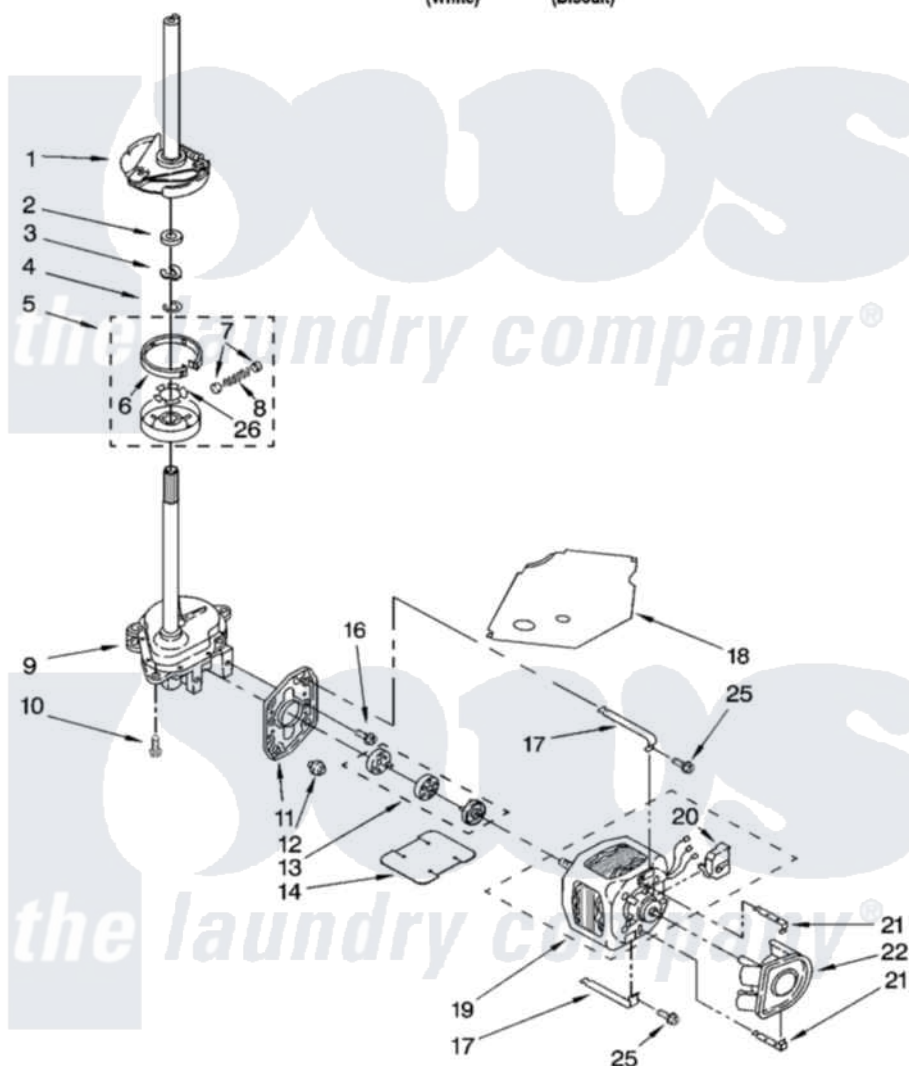

Whirlpool 7MWT73520ST0 04 - BRAKE, CLUTCH, GEARCASE, MOTOR AND PUMP PARTS

BRAKE, CLUTCH, GEARCASE, MOTOR AND PUMP PARTS

For Models: 7MWT73520SQ0, 7MWT73520ST0
(White) (Biscuit)

8181298

7

Whirlpool [Residential Whirlpool 7MWT73520ST0 Washer Parts](#) Parts Diagram 04 - BRAKE, CLUTCH, GEARCASE, MOTOR AND PUMP PARTS

[Click on the part number to view part](#)

Item	Original Part Number	Replaced By	Status	Part Description
1	388951	285792		Basketdrive
2	63292			Washer, Spin Tube Thrust
3	62697	W10080230		Ring, Spin Tube Support
4	63283	285353		Ring
5	3951311	285785		Clutch
6	3951308	285790		Lining
7	62646			Cap, Clutch Spring
8	3946792			Spring And Damper Assembly
9	8532118	3360629		Gearcase
10	3357334	3400516		Screw Anti-Rattle
11	62611			Plate, Motor Mount To Gearcase
12	62691			Grommet, Motor
13	285753	285753A		Coupling
14	8316060			Shield, Tub To Motor

16	3400516		Screw Anti-Rattle
17	3349637	W10086010	Retainer, Motor
18	3362089		Shield, Tub To Motor
19	8577157	661600	Motor, Main Drive
20	3952056		Switch, Main Drive Motor
21	8546127		Retainer, Pump
22	3363394		Pump
25	3387485	273556	Screw, 10-16 X 5/8
26	3355454		Clip, Main Drive