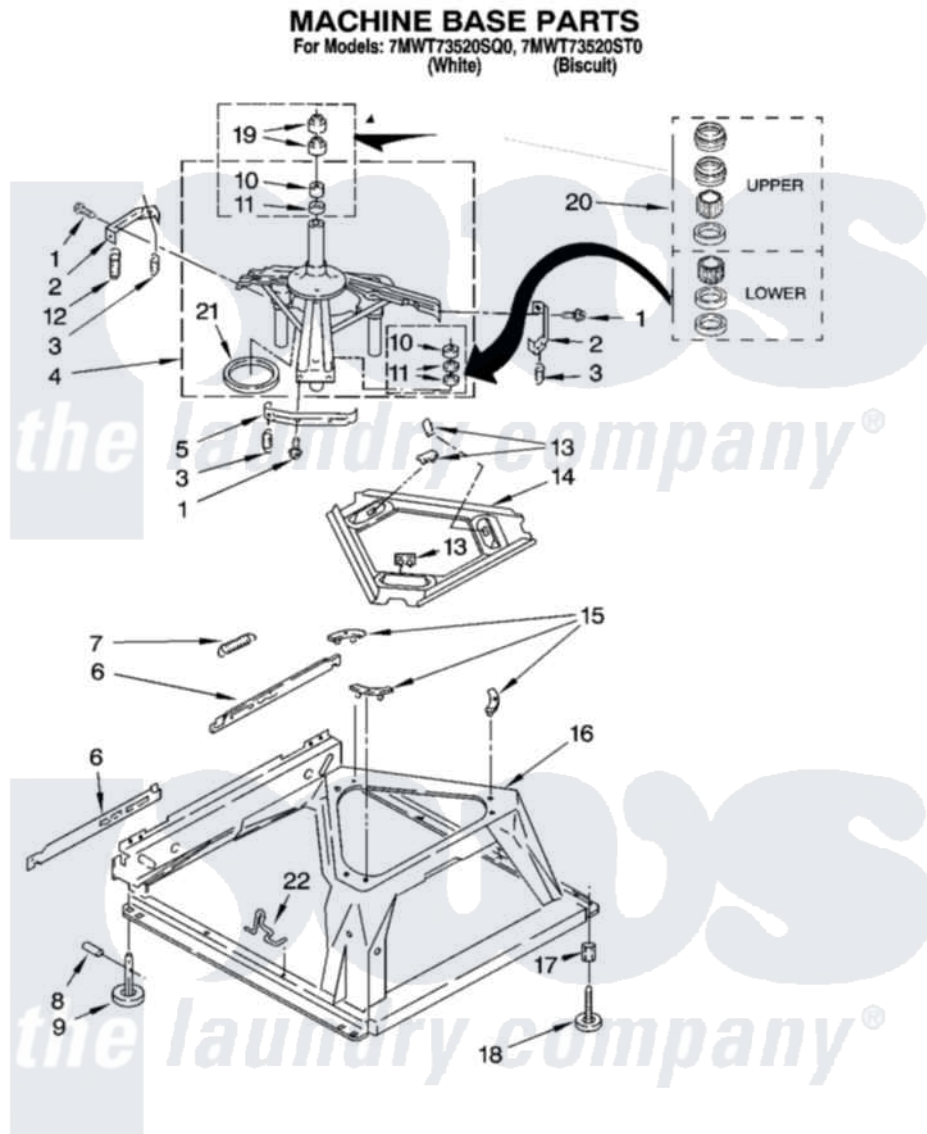

# Whirlpool 7MWT73520ST0 05 - MACHINE BASE PARTS

8

8181296

Whirlpool [Residential Whirlpool 7MWT73520ST0 Washer Parts](#) Parts Diagram 05 - MACHINE BASE PARTS  
Click on the part number to view part

| Item | Original Part Number    | Replaced By               | Status | Part Description         |
|------|-------------------------|---------------------------|--------|--------------------------|
| 1    | <a href="#">3400076</a> |                           |        | Screw, Bracket Mounting  |
| 2    | <a href="#">64067</a>   |                           |        | Bracket, Spring Outer    |
| 3    | <a href="#">63907</a>   |                           |        | Spring, Suspension       |
| 4    | 8575214                 | <a href="#">280184</a>    |        | Support                  |
| 5    | <a href="#">64065</a>   |                           |        | Bracket, Spring Outer    |
| 6    | <a href="#">63138</a>   |                           |        | Link, Leveling Mechanism |
| 7    | 62597                   | <a href="#">8316845</a>   |        | Spring                   |
| 8    | <a href="#">62837</a>   |                           |        | Pin, Knurled             |
| 9    | 62596                   | <a href="#">285244</a>    |        | Feet-Leveling            |
| 10   | <a href="#">8546455</a> |                           |        | Bearing, Centerpost      |
| 11   | 357409                  | <a href="#">359449</a>    |        | Seal, Agitator Shaft     |
| 12   | 388492                  | <a href="#">W10250667</a> |        | Spring, Counterweight    |
| 13   | 62568                   | <a href="#">285219</a>    |        | Pad                      |
| 14   | <a href="#">3946509</a> |                           |        | Plate, Suspension        |
| 15   | 3363660                 | <a href="#">285744</a>    |        | Pad                      |
| 16   | 3349337                 | <a href="#">285459</a>    |        | Base                     |