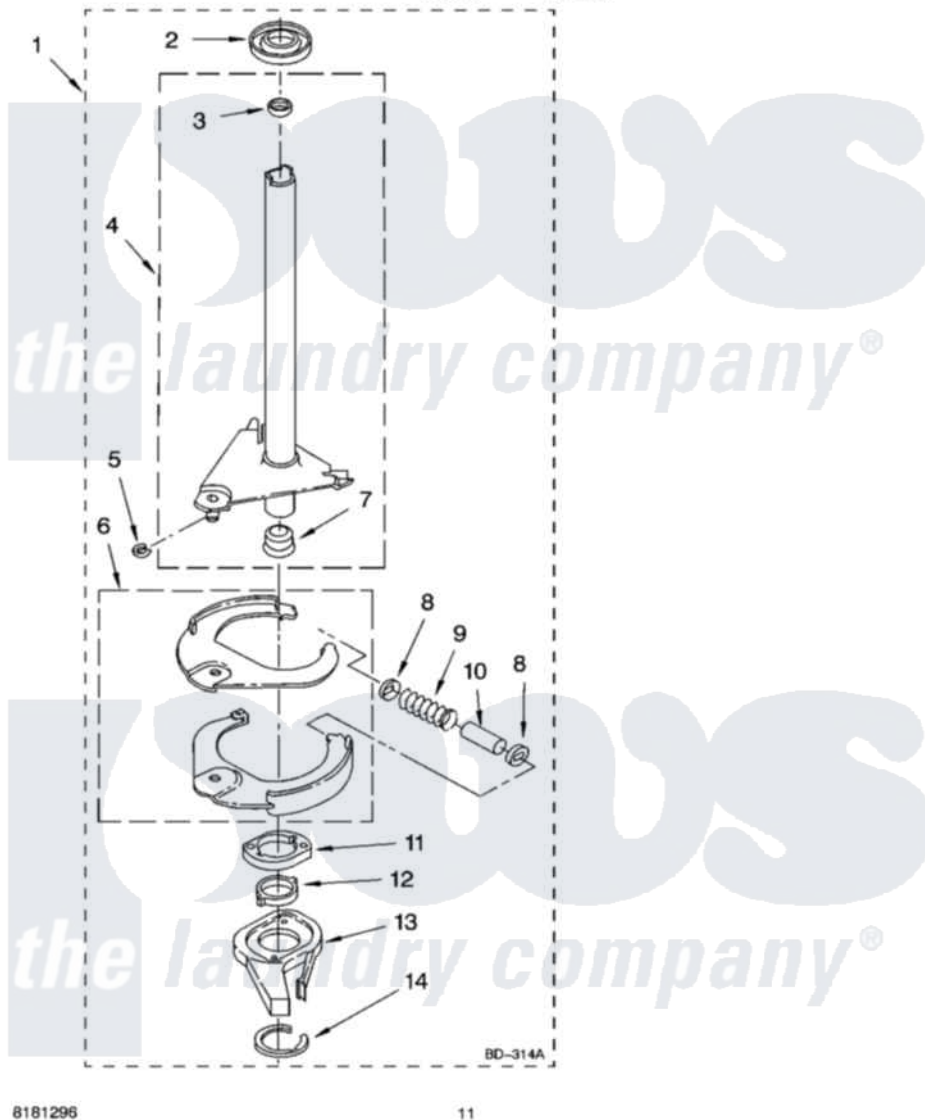

Whirlpool 7MWT73520ST0 07 - BRAKE AND DRIVE TUBE PARTS

BRAKE AND DRIVE TUBE PARTS

For Models: 7MWT73520SQ0, 7MWT73520ST0
(White) (Biscuit)

8181296

11

Whirlpool Residential Whirlpool 7MWT73520ST0 Washer Parts Parts Diagram 07 - BRAKE AND DRIVE TUBE PARTS

[Click on the part number to view part](#)

Item	Original Part Number	Replaced By	Status	Part Description
1	388951	285792		Basketdrive
2	62658			Ring, Thrust
3	356427			Seal, Spin Pinion
4	64027	64208		Tube-Spin
5	64035	W10083190		Ring, Retaining
6	64232	285438		Shoe-Brake
7	62703	8546462		"T" Bearing, Spin Tube
8	3353956	285658		Sleeve
9	62647		Not Available	Spring, Brake
10	3355360	285658		Sleeve
11	661516	8546461		Cam, Brake Release
12	63022			Sleeve, Cam
13	64194	285790		Lining
14	90368	W10083200		Ring, Retaining
"	BLANK		Not Available	Following Parts Not Illustrated
"	285208			Lubricant