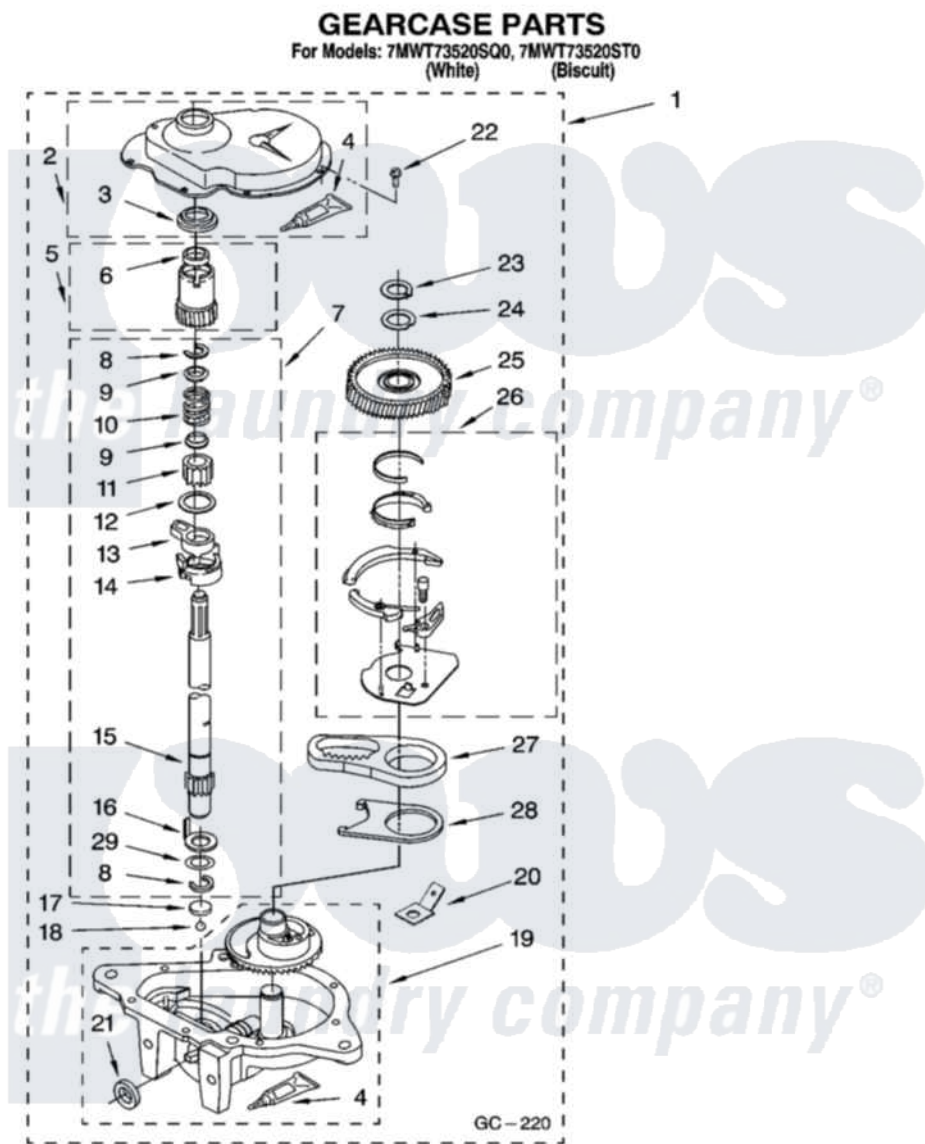

**Whirlpool 7MWT73520ST0 08 - GEARCASE PARTS, OPTIONAL PARTS
(NOT INCLUDED)**

12

8181296

Whirlpool Residential Whirlpool 7MWT73520ST0 Washer Parts Parts Diagram 08 - GEARCASE PARTS, OPTIONAL PARTS (NOT INCLUDED)

Click on the part number to view part

Item	Original Part Number	Replaced By	Status	Part Description
1	8532118	3360629		Gearcase
2	285202			Cover, Gearcase
3	3349985			Seal, Gearcase Cover
4	285195			Sealer Sealer, Gasket
5	63320	285362		Gear and Pinion
6	356427			Seal, Spin Pinion
7	389387			Shaft, Agitator
8	90369		Not Available	Ring, Retaining (2)
9	62677			Retainer, Spring
10	62676			Spring, Agitator
11	63273	285509		Shaft, Agitator
12	62619			Washer, Agitator Gear
13	62580	285206		Cam-Agitator
14	62581	285206		Cam-Agitator
15	285509			Shaft, Agitator

16	62618		Washer, Cam Thrust
17	16018	285205	Bearing
18	85529	285205	Bearing
19	389230	285515	Gearcase
20	3949116	Not Available	BLOCK TAB, TERMINAL
21	285352		Seal Kit, Thrust Plug
22	3351614		Screw, Gearcase Cover Mounting
23	3362552	285765	Ring-Retrn
24	285735	285766	Washer Kit, Thrust
25	62570	285362	Gear and Pinon
26	388253	999516	Shelf-Glas
27	3349296	8546456	Rack, Connecting
28	62621		Actuator, Shift
29	388815		Washer, Intermediate 1 3976263 Miscellaneous Parts Bag 2 3976300 Washer, Inlet Hose 3 3366913 Clamp, Hose
	72017		Paint, Touch-Up
"	4392899		Paint, Touch-Up
"	350938		Paint, Pressurized Spray B
"	350930		Paint, Pressurized Spray B
"	4392901		Paint, Pressurized Spray
"	799344		Paint, Touch-Up)
"	4392900		Paint, Bulk)
"	BLANK	Not Available	OIL
"	350572		Oil
"	BLANK	Not Available	LUBRICANT
"	285208		Lubricant
"	BLANK	Not Available	SEALER
"	285195		Sealer Sealer, Gasket
"	BLANK	Not Available	ACCESSORY PARTS
"	367031		Water System Parts
"	280129	280129A	Break-Sphn
"	280130	280130A	Adapter
"	280131	40922	Hose