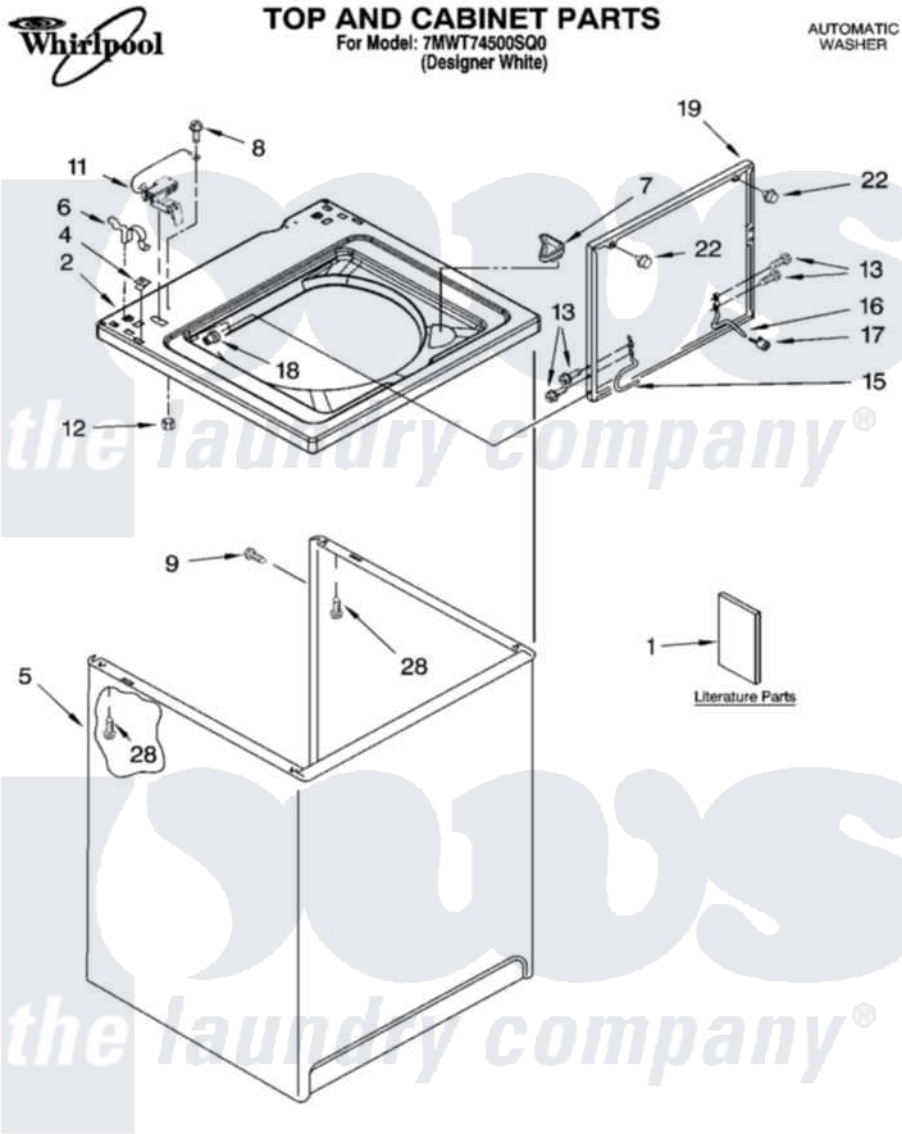

Whirlpool 7MWT74500SQ0 01 - TOP AND CABINET PARTS

6-06 Litho in U.S.A. (dmm)

1

Part No. 8181318

Whirlpool [Residential Whirlpool 7MWT74500SQ0 Washer Parts](#) Parts Diagram 01 - TOP AND CABINET PARTS
 Click on the part number to view part

Item	Original Part Number	Replaced By	Status	Part Description
1	W10071230		Not Available	Installation Instructions
"	8558666		Not Available	Feature Sheet
"	8539806		Not Available	Use & Care Guide
"	8577175		Not Available	Energy Guide
"	8542376		Not Available	Wiring Diagram
2	8541617			Top
4	357213			Nut, Push-In
5	63128			Cabinet
6	62780			Clip, Top And Cabinet And Rear Panel
7	3362952			Dispenser, Bleach
8	3351614			Screw, Gearcase Cover Mounting
9	3357011	308685		Side Trim)
11	8318084			Switch, Lid
12	8533959	680762		Nut
13	3351355	W10119828		Screw, Lid Hinge Mounting

15	8318088	Hinge, Lid
16	54583	Hinge, Lid
17	19119	Bumper, Lid Hinge
18	21258	Bearing, Lid Hinge
19	8557513	3957617 Lid
22	9724509	Bumper, Lid
28	3390631	Screw, 10-16 X 3/8