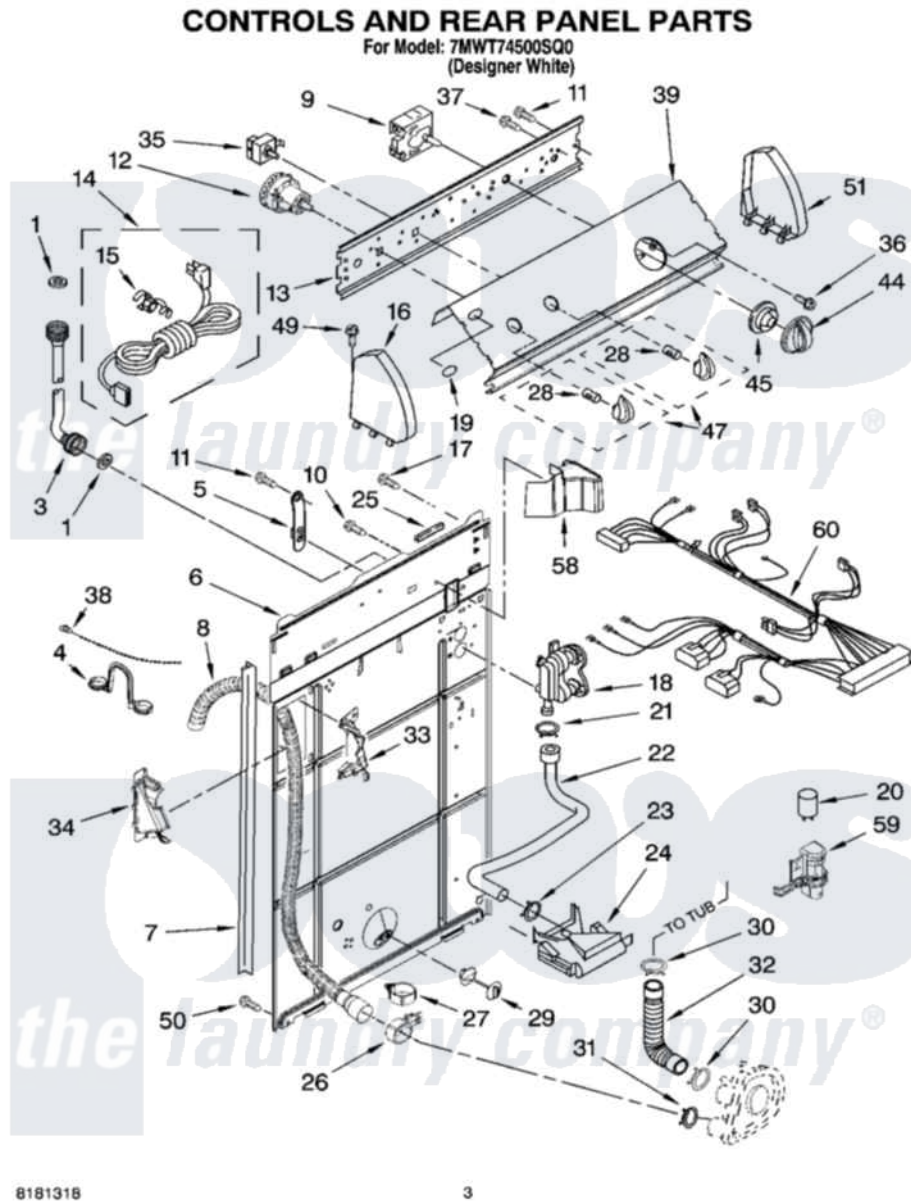

Whirlpool 7MWT74500SQ0 02 - CONTROLS AND REAR PANEL PARTS

Whirlpool [Residential Whirlpool 7MWT74500SQ0 Washer Parts](#) Parts Diagram 02 - CONTROLS AND REAR PANEL PARTS

Click on the part number to view part

Item	Original Part Number	Replaced By	Status	Part Description
1	3976300	16123		Washer Inlet-Hose Miscellaneous Parts Must be Ordered Separately.
3	8571377	89503		Hose-Inlet
"	8571378	89503		Hose-Inlet
4	8577378			U-Bend, Drain Hose
5	8568314			Strap, Console
6	8541686			Panel, Rear
7	62747			Pad, Rear Panel
8	8559373	W10096921		Drain Hose Assembly
9	3953146			Timer, Control
10	9740848			Screw, Mixing Valve Mounting
11	90767			Screw, 8A X 3/8 HeX Washer Head Tapping
12	3366848	W10339229		Switch-WL
13	3948814			Bracket, Control
14	8559419			Cord, Power

15	8559337	285777	Relief-Str
16	8271369	279962	Endcap
17	3351614		Screw, Gearcase Cover Mounting
18	3952164	285805	Valve-Inlet
19	3400985		Medallion
20	8572717		Capacitor, Motor Start
21	301958	596669	Clamp, Manifold
22	8541607	3357328	Hose, Vacuum Break
23	370450	596669	Clamp, Manifold
24	3347034		Break, Vacuum
25	303294	3367669	Protector, Edge
26	8541668		Clamp, Hose
27	8541667		Clamp, Hose
28	8536939		Clip, Knob
29	8519200		Support, Rear Panel
30	3363366	616099	Clamp
31	8317496	285655	Clamp, Hose
32	3951449	285871	Hose
33	8541669		Bucket, Drain Hose
34	8541658		Bucket, Drain Hose
35	661612	W10168256	Switch, Water Temperature
36	3400818		Screw, Timer Mounting
37	3400073		Screw, Ground
38	3347868	W10339879	Tie, Cable
39	8543006		Panel, Console
44	8566022		Knob, Timer
45	8566018		Dial,
47	8565944		Knob, Control
49	388326		Screw, 8-18 X 1.25
50	62863	3390631	Screw, 10-16 X 3/8
51	8271363	279962	Endcap
58	8314879		Shield, Inlet Valve
59	8318046		Clip, Capacitor
60	3958107		Harness, Wiring