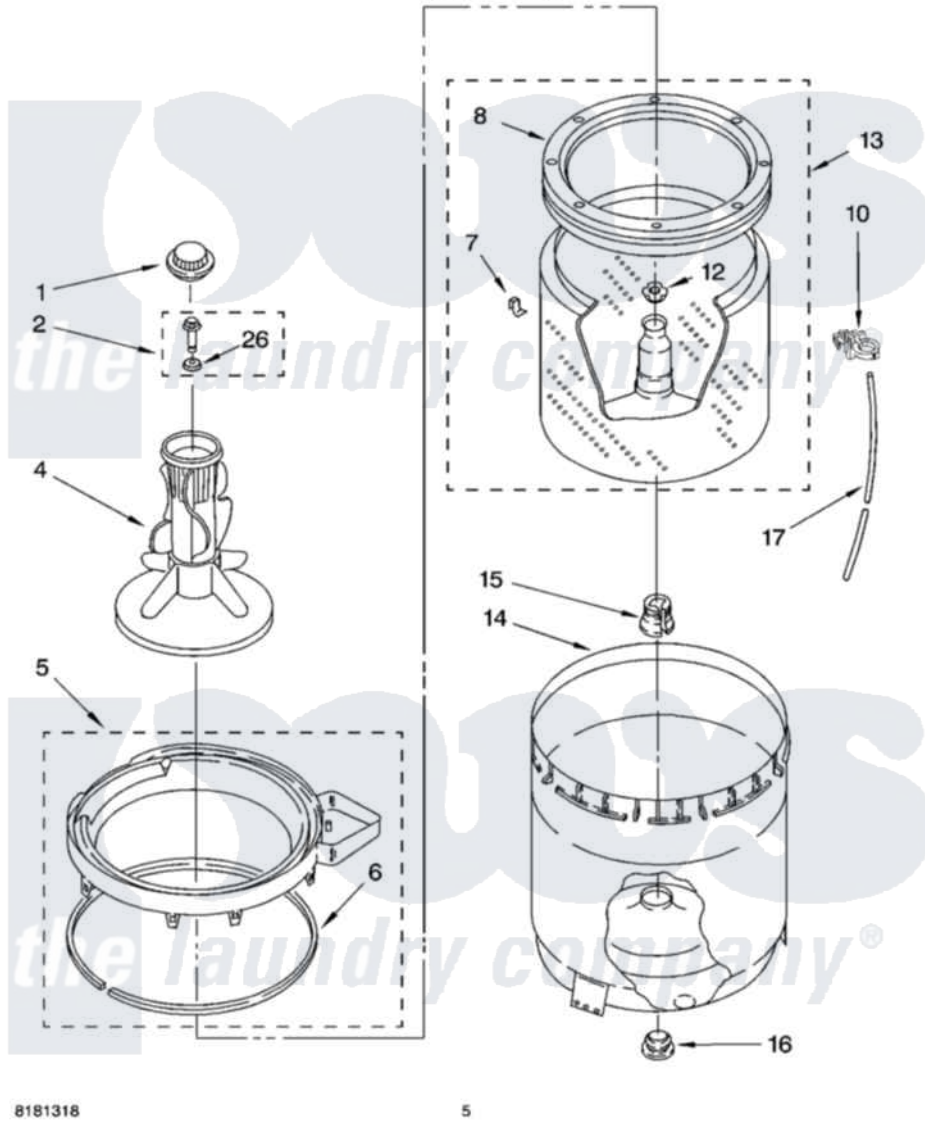

Whirlpool 7MWT74500SQ0 03 - AGITATOR, BASKET AND TUB PARTS

AGITATOR, BASKET AND TUB PARTS

For Model: 7MWT74500SQ0
(Designer White)

8181318

5

Whirlpool [Residential Whirlpool 7MWT74500SQ0 Washer Parts](#) Parts Diagram 03 - AGITATOR, BASKET AND TUB PARTS

[Click on the part number to view part](#)

Item	Original Part Number	Replaced By	Status	Part Description
1	3355758			Cap, Agitator
2	358237			Screw And Washer
4	63235			Agitator Assembly
5	3360611			Tub Ring And Gasket Assembly
6	3359586			Gasket, Tub Ring
7	8519815			Clip, Balance Ring
8	3956205			Balance Ring
10	2219077			Clip, Pressure Switch Hose
12	21366			Nut, Spanner
13	3956206	3956207		Basket And Balance Ring
14	63125			Tub
15	389140			Tub Block, Basket Drive
16	383727			Gasket, Centerpod
17	3363657	353244		Hose, Pressure Switch
26	3949550			Washer