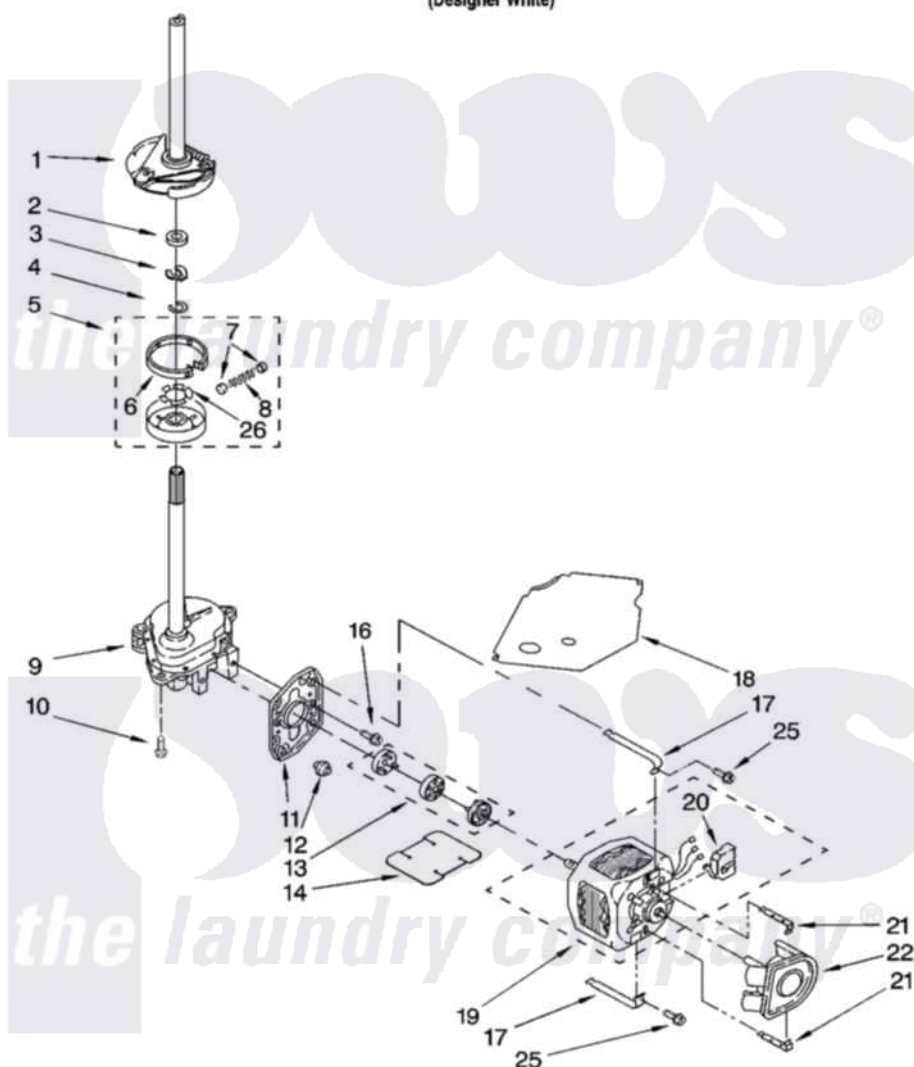

Whirlpool 7MWT74500SQ0 04 - BRAKE, CLUTCH, GEARCASE, MOTOR AND PUMP PARTS

BRAKE, CLUTCH, GEARCASE, MOTOR AND PUMP PARTS

For Model: 7MWT74500SQ0
(Designer White)

8181318

7

Whirlpool [Residential Whirlpool 7MWT74500SQ0 Washer Parts](#) Parts Diagram 04 - BRAKE, CLUTCH, GEARCASE, MOTOR AND PUMP PARTS
Click on the part number to view part

Item	Original Part Number	Replaced By	Status	Part Description
1	388951	285792		Basketdrive
2	63292			Washer, Spin Tube Thrust
3	62697	W10080230		Ring, Spin Tube Support
4	63283	285353		Ring
5	3951311	285785		Clutch
6	3951308	285790		Lining
7	62646			Cap, Clutch Spring
8	3946792			Spring And Damper Assembly
9	8532118	3360629		Gearcase
10	3357334	3400516		Screw Anti-Rattle
11	62611			Plate, Motor Mount To Gearcase
12	62691			Grommet, Motor
13	285753	285753A		Coupling
14	8316060			Shield, Tub To Motor

16	3400516		Screw Anti-Rattle
17	3349637	W10086010	Retainer, Motor
18	3362089		Shield, Tub To Motor
19	8528157	661600	Motor, Main Drive
20	3952056		Switch, Main Drive Motor
21	8546127		Retainer, Pump
22	3363394		Pump
25	3387485	273556	Screw, 10-16 X 5/8
26	3355454		Clip, Main Drive