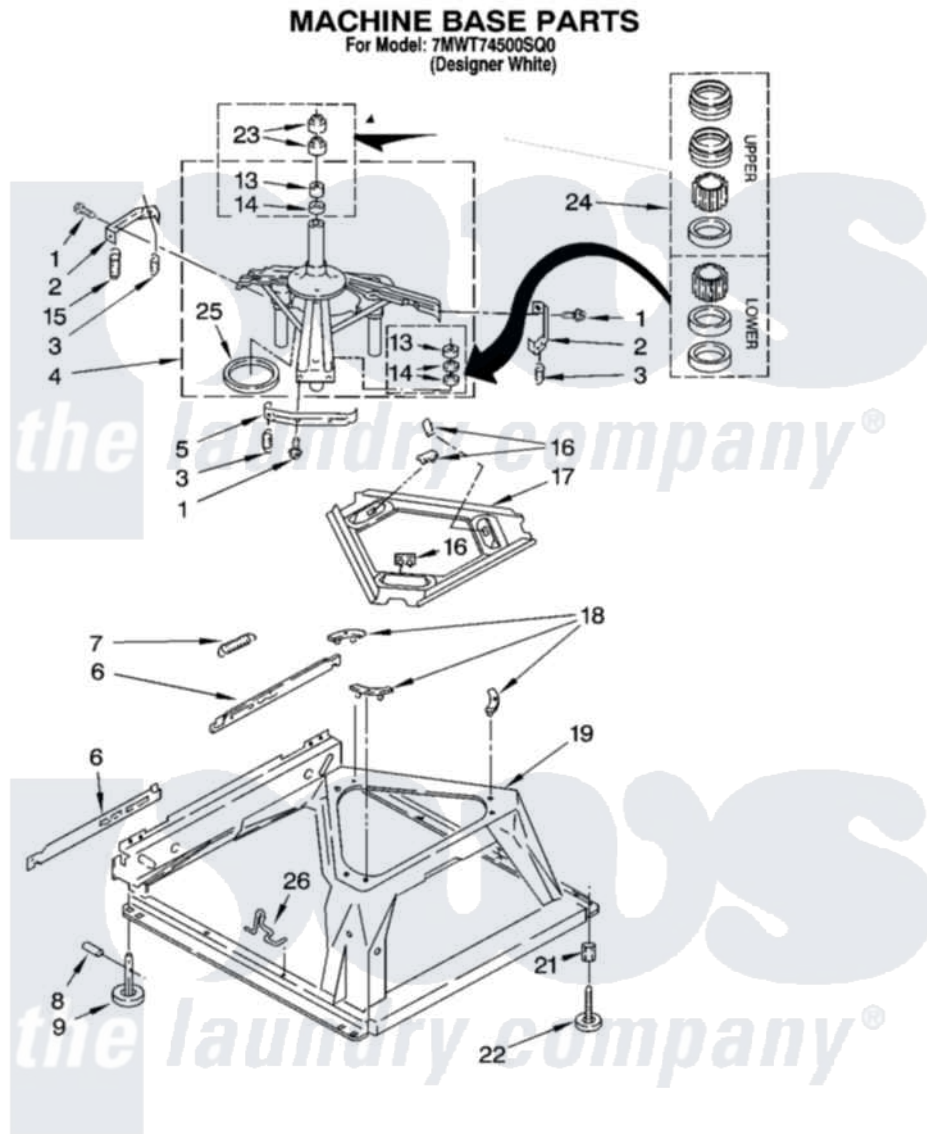

# Whirlpool 7MWT74500SQ0 05 - MACHINE BASE PARTS

8

8181318

Whirlpool [Residential Whirlpool 7MWT74500SQ0 Washer Parts](#) Parts Diagram 05 - MACHINE BASE PARTS  
Click on the part number to view part

Item	Original Part Number	Replaced By	Status	Part Description
1	<a href="#">3400076</a>			Screw, Bracket Mounting
2	<a href="#">64067</a>			Bracket, Spring Outer
3	<a href="#">63907</a>			Spring, Suspension
4	3362087	<a href="#">280184</a>		Support
5	<a href="#">64065</a>			Bracket, Spring Outer
6	<a href="#">63138</a>			Link, Leveling Mechanism
7	62597	<a href="#">8316845</a>		Spring
8	<a href="#">62837</a>			Pin, Knurled
9	62596	<a href="#">285244</a>		Feet-Leveling
13	<a href="#">8546455</a>			Bearing, Centerpost
14	357409	<a href="#">359449</a>		Seal, Agitator Shaft
15	388492	<a href="#">W10250667</a>		Spring, Counterweight
16	62568	<a href="#">285219</a>		Pad
17	<a href="#">3946509</a>			Plate, Suspension
18	3363660	<a href="#">285744</a>		Pad
19	3349337	<a href="#">285459</a>		Base

21	<a href="#">3359452</a>		Nut, Lock
22	389102	<a href="#">W10001130</a>	Foot, Leveling
23	356934	<a href="#">8577376</a>	Seal, Centerpost
24	<a href="#">285203</a>		Centerpost Bearing Kit
25	<a href="#">63134</a>		Ring, Sound Deadening
26	63806	<a href="#">W10145155</a>	Retainer, Suspension Spring