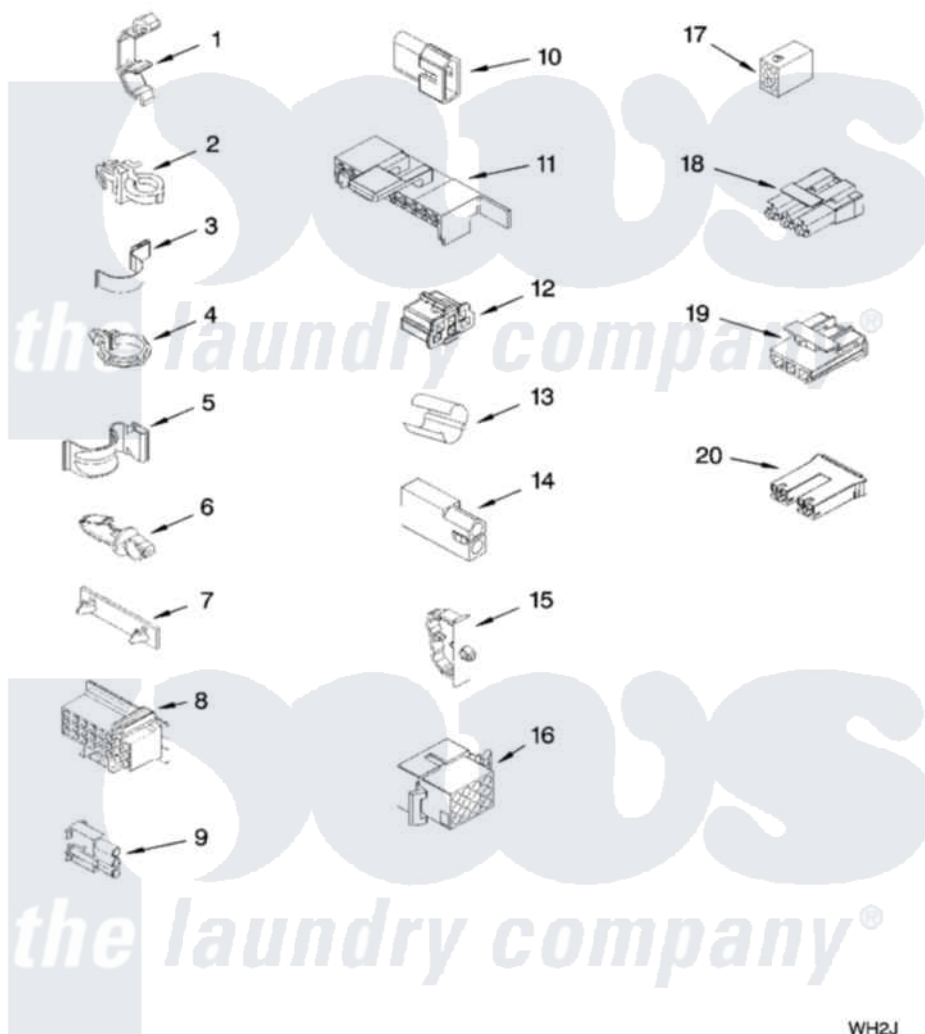

Whirlpool 7MWT74500SQ0 06 - WIRING HARNESS PARTS

WIRING HARNESS PARTS

For Model: 7MWT74500SQ0
(Designer White)

8181318

9

WH2J

Whirlpool [Residential Whirlpool 7MWT74500SQ0 Washer Parts](#) Parts Diagram 06 - WIRING HARNESS PARTS

[Click on the part number to view part](#)

Item	Original Part Number	Replaced By	Status	Part Description
1	3349557			Retainer, Harness
2	388498		Not Available	Clip, Harness
3	3347812	8528351		Clip
4	3352501	8559320		Restraint, Hose
5	90016			Clip, Pressure Switch Hose
6	3390496	8281256		Clip, Harness
7	389379			Retainer, Side To Feature Panel
8	3948614			Disconnect Block
"	352089			Timer, Block Disconnect
9	62889			Receptacle, Terminal
10	353424			Plug, Terminal
11	62505			Block, Disconnect
12	3347243			Block, Disconnect
13	63523			Harness, Protector
14	717252			Receptacle, Terminal
15	3352944			Clip, Harness

16	3390423		Not Available	Block, Disconnect (12-Way) (Timer) (Use Term. 94613)
17	3347730		Not Available	Receptacle, (6-Way) (Use Term. 94613)
18	3948617	2172937		Connector
19	3360056			Connector
20	3354925			Block, Connector
"	3354926			Block, Connector