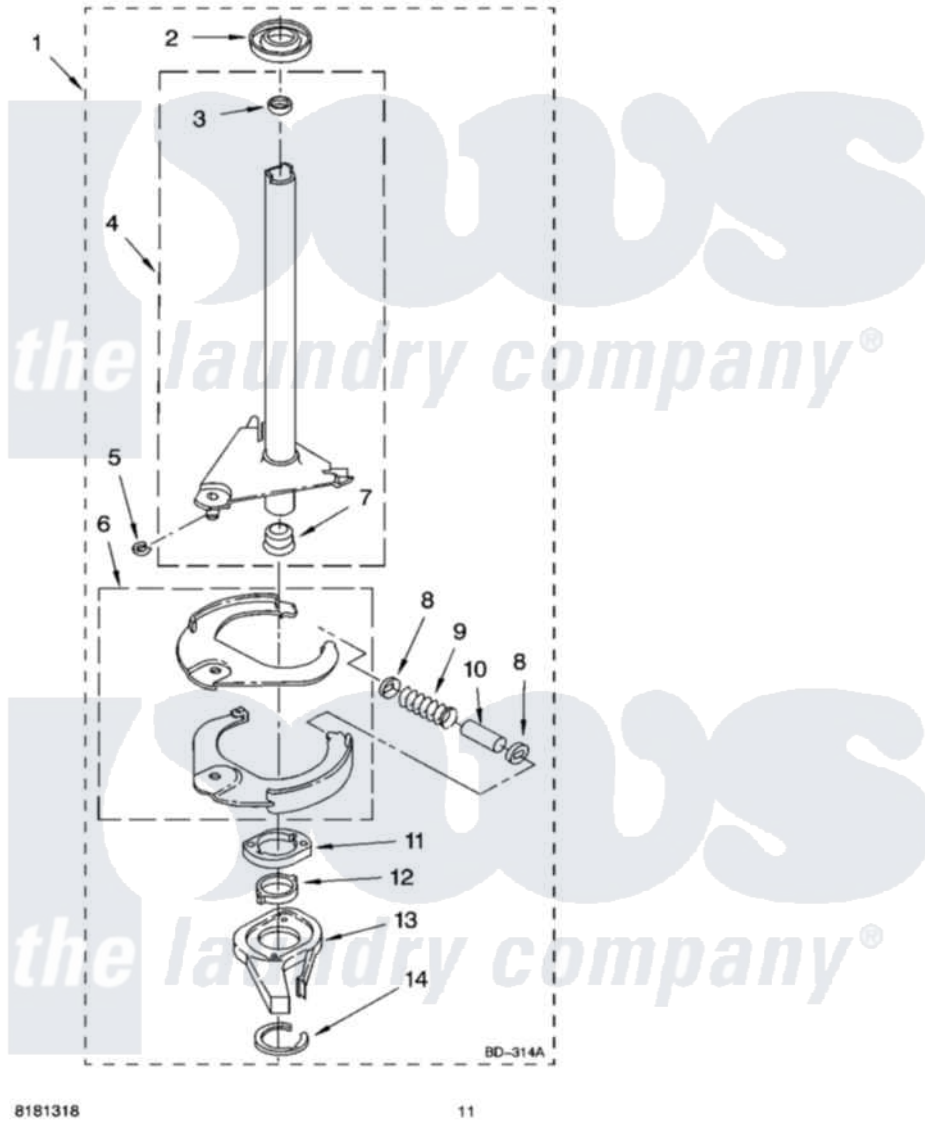

# Whirlpool 7MWT74500SQ0 07 - BRAKE AND DRIVE TUBE PARTS

## BRAKE AND DRIVE TUBE PARTS

For Model: 7MWT74500SQ0  
(Designer White)

8181318

11

Whirlpool Residential Whirlpool 7MWT74500SQ0 Washer Parts Parts Diagram 07 - BRAKE AND DRIVE TUBE PARTS  
Click on the part number to view part

Item	Original Part Number	Replaced By	Status	Part Description
1	388951	<a href="#">285792</a>		Basketdrive
2	<a href="#">62658</a>			Ring, Thrust
3	<a href="#">356427</a>			Seal, Spin Pinion
4	64027	<a href="#">64208</a>		Tube-Spin
5	64035	<a href="#">W10083190</a>		Ring, Retaining
6	64232	<a href="#">285438</a>		Shoe-Brake
7	62703	<a href="#">8546462</a>		"T" Bearing, Spin Tube
8	3353956	<a href="#">285658</a>		Sleeve
9	62647		Not Available	Spring, Brake
10	3355360	<a href="#">285658</a>		Sleeve
11	661516	<a href="#">8546461</a>		Cam, Brake Release
12	<a href="#">63022</a>			Sleeve, Cam
13	64194	<a href="#">285790</a>		Lining
14	90368	<a href="#">W10083200</a>		Ring, Retaining
"	BLANK		Not Available	Following Parts Not Illustrated
"	<a href="#">285208</a>			Lubricant